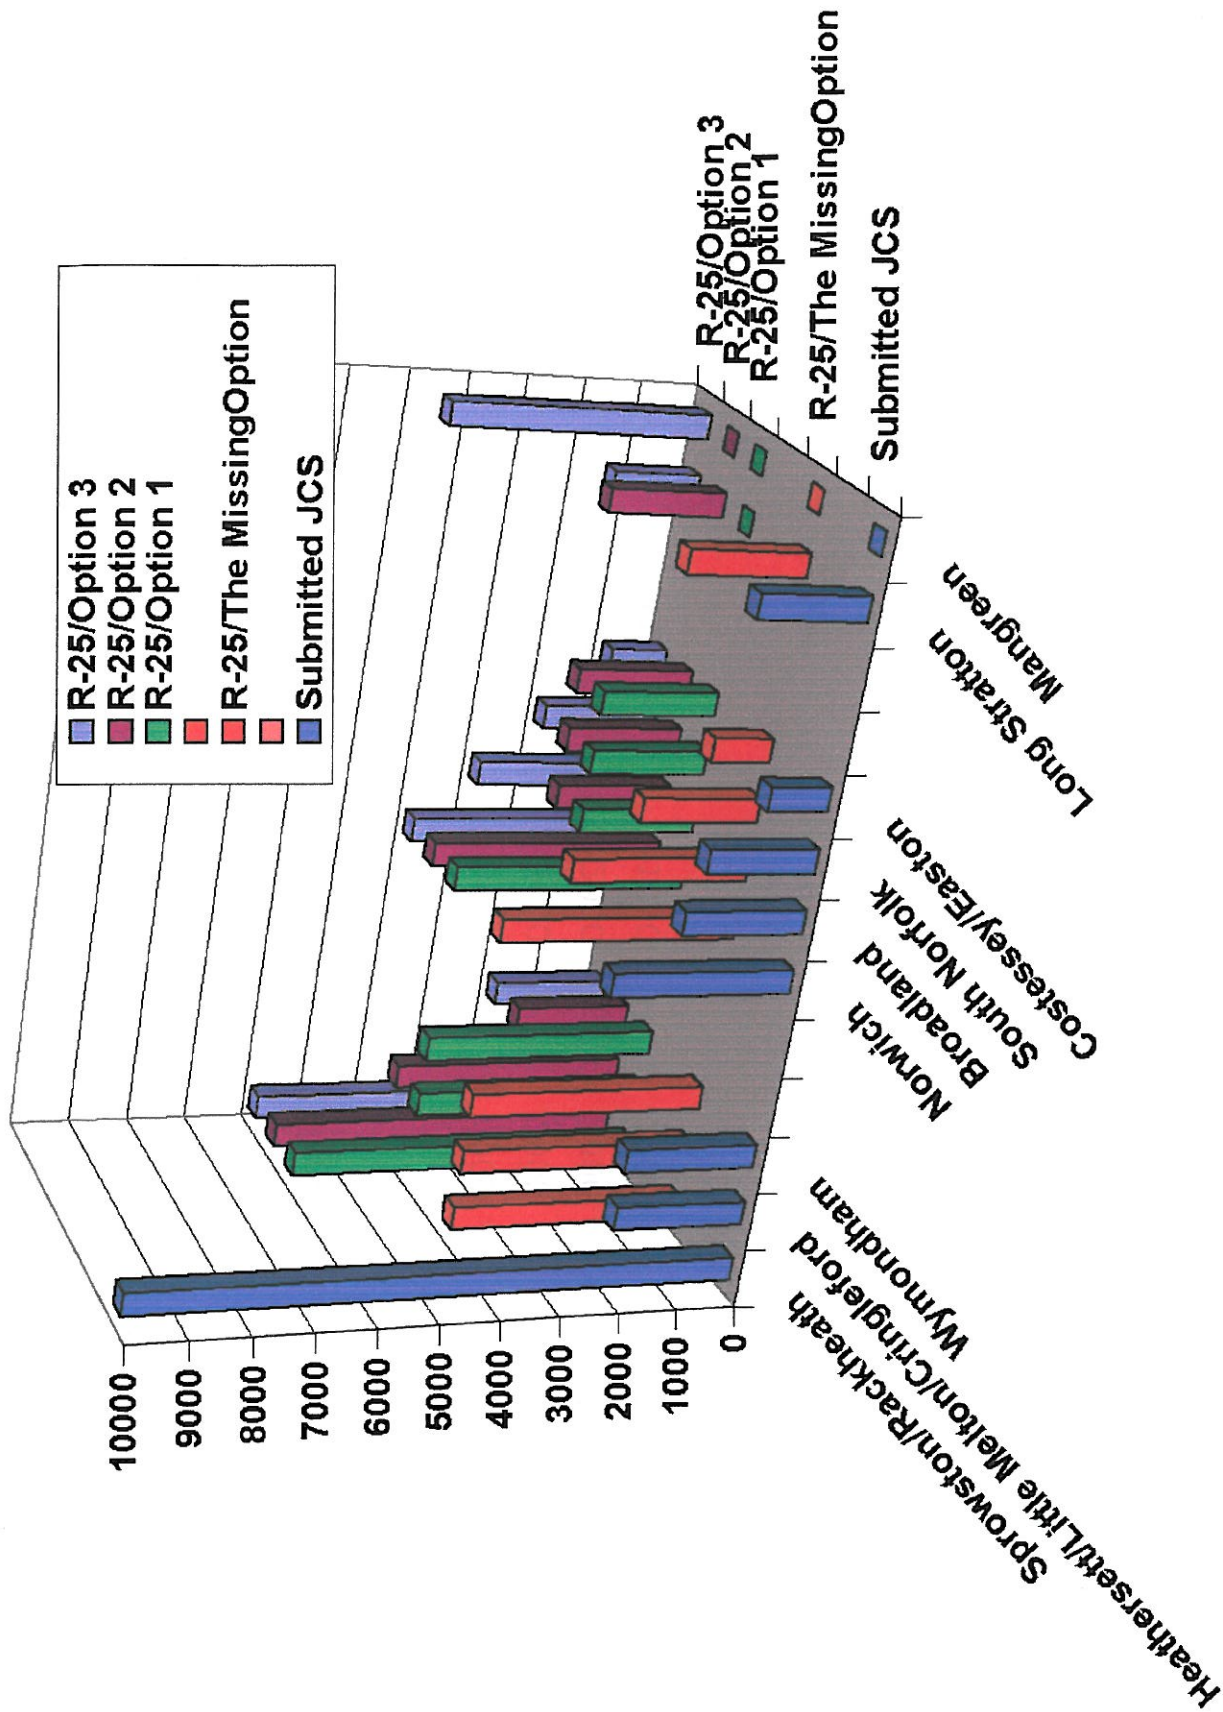

The Missing Option in the T25/R25 consultations

(Submitted by Councillor Andrew Boswell, Norwich Green Party)

Housing figures shown on the graph

	R-25/The MissingOption	R- 25/Option 3	R- 25/Option 2	R- 25/Option 1	Submitted JCS
Sproawston/Rackheath	4000	6000	6000	6000	10000
Heathersett/Little Melton/Cringleford	4000	0	4000	4000	2200
Wymondham	4000	2000	2000	4000	2200
Norwich	4000	4000	4000	4000	3000
Broadland	3000	3000	2000	2000	2000
South Norfolk	2000	2000	2000	2000	1800
Costessey/Easton	1000	1000	2000	2000	1000
Long Stratton	2000	1500	2000	0	1800
Mangreen	0	4500	0	0	0
	24000	24000	24000	24000	24000