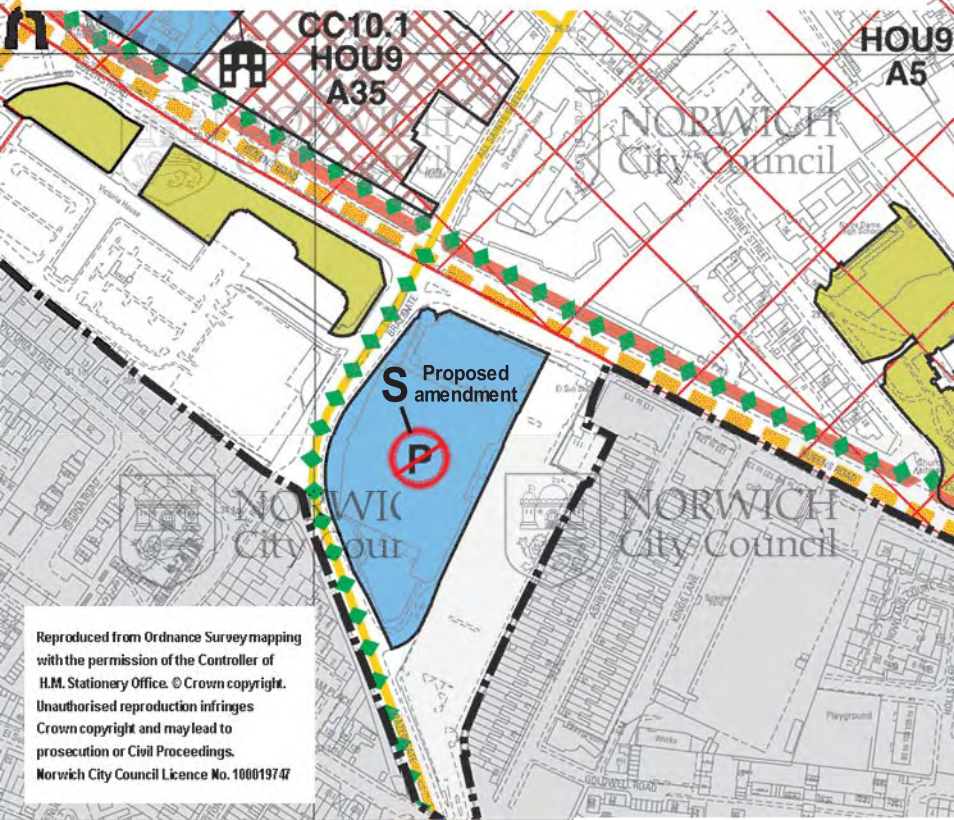

### Contents

- p27 Brazen Gate (Sainsbury) Shopping Area
- p28 Riverside Shopping Area

Joint Core Strategy for Broadland, Norwich and South Norfolk -  
Consequential changes to the proposals map for City of Norwich (Brazengate)  
(August 2009)