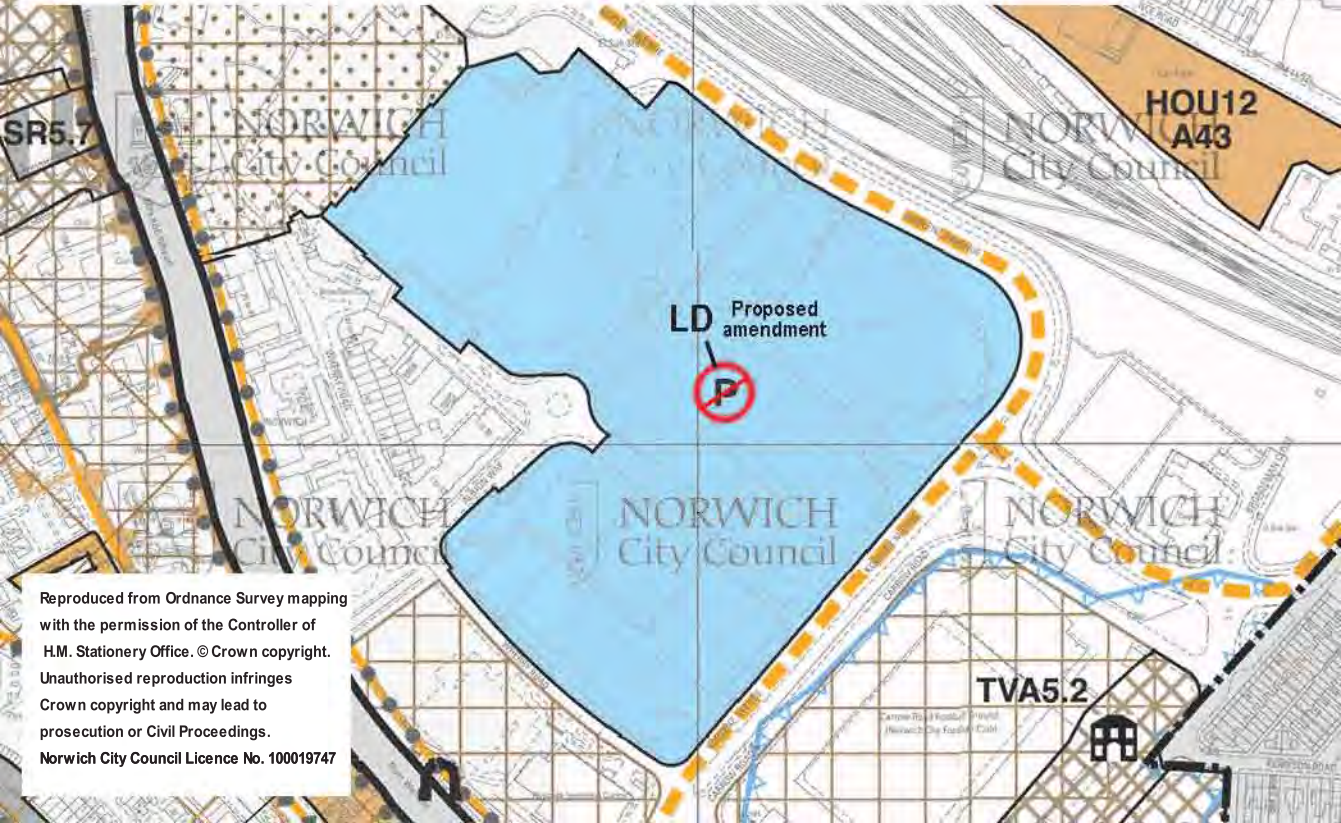

Joint Core Strategy for Broadland, Norwich and South Norfolk - Consequential changes to the proposals map for City of Norwich (Riverside) (August 2009)

Reproduced from Ordnance Survey mapping
with the permission of the Controller of
H.M. Stationery Office. © Crown copyright.
Unauthorised reproduction infringes
Crown copyright and may lead to
prosecution or Civil Proceedings.
Norwich City Council Licence No. 100019747