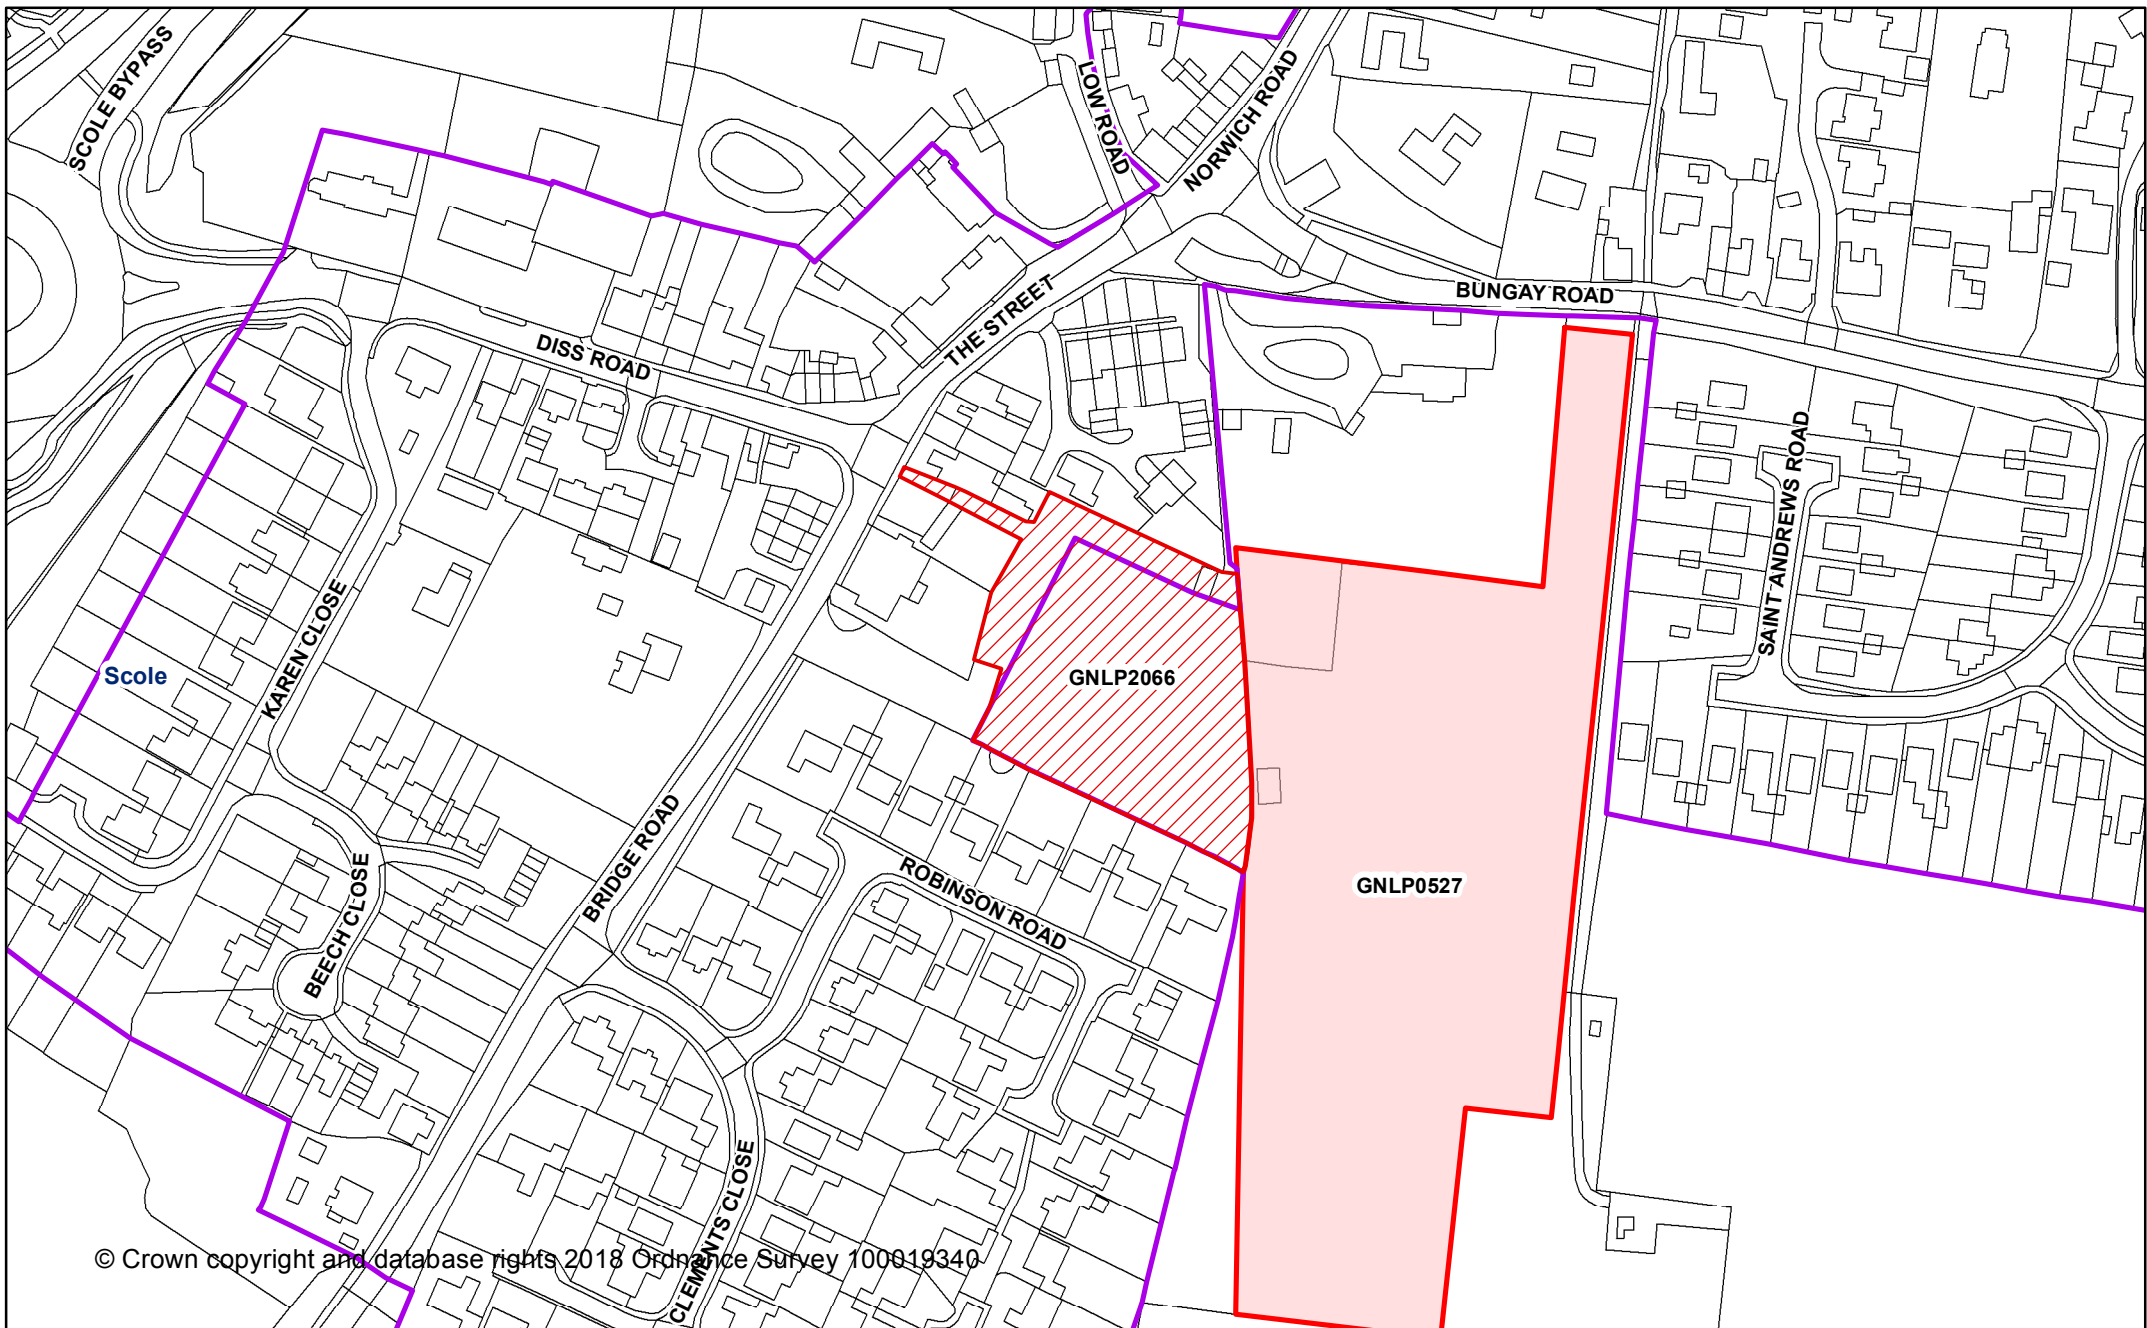

© Crown copyright and database rights 2018 Ordnance Survey 100019340

**Greater Norwich Local Plan  
Regulation 18 Consultation**

**GNL0338R**

-  Proposed changes to settlement boundary
-  Sites submitted during Reg 18 stage
-  Sites submitted during call for sites
-  Commitments
-  Broads Authority Area
-  Parish Boundary
-  Settlement Boundaries

Date created:  
15-06-2018

scale: 1:2,000  
@A4

© Crown copyright and database rights 2018 Ordnance Survey 100019340

**Greater Norwich Local Plan  
Regulation 18 Consultation**

**GNL2066**

- Proposed changes to settlement boundary
- Sites submitted during Reg 18 stage
- Sites submitted during call for sites
- Commitments
- Broads Authority Area
- Parish Boundary
- Settlement Boundaries

Date created:  
15-06-2018

scale: 1:2,000  
@A4