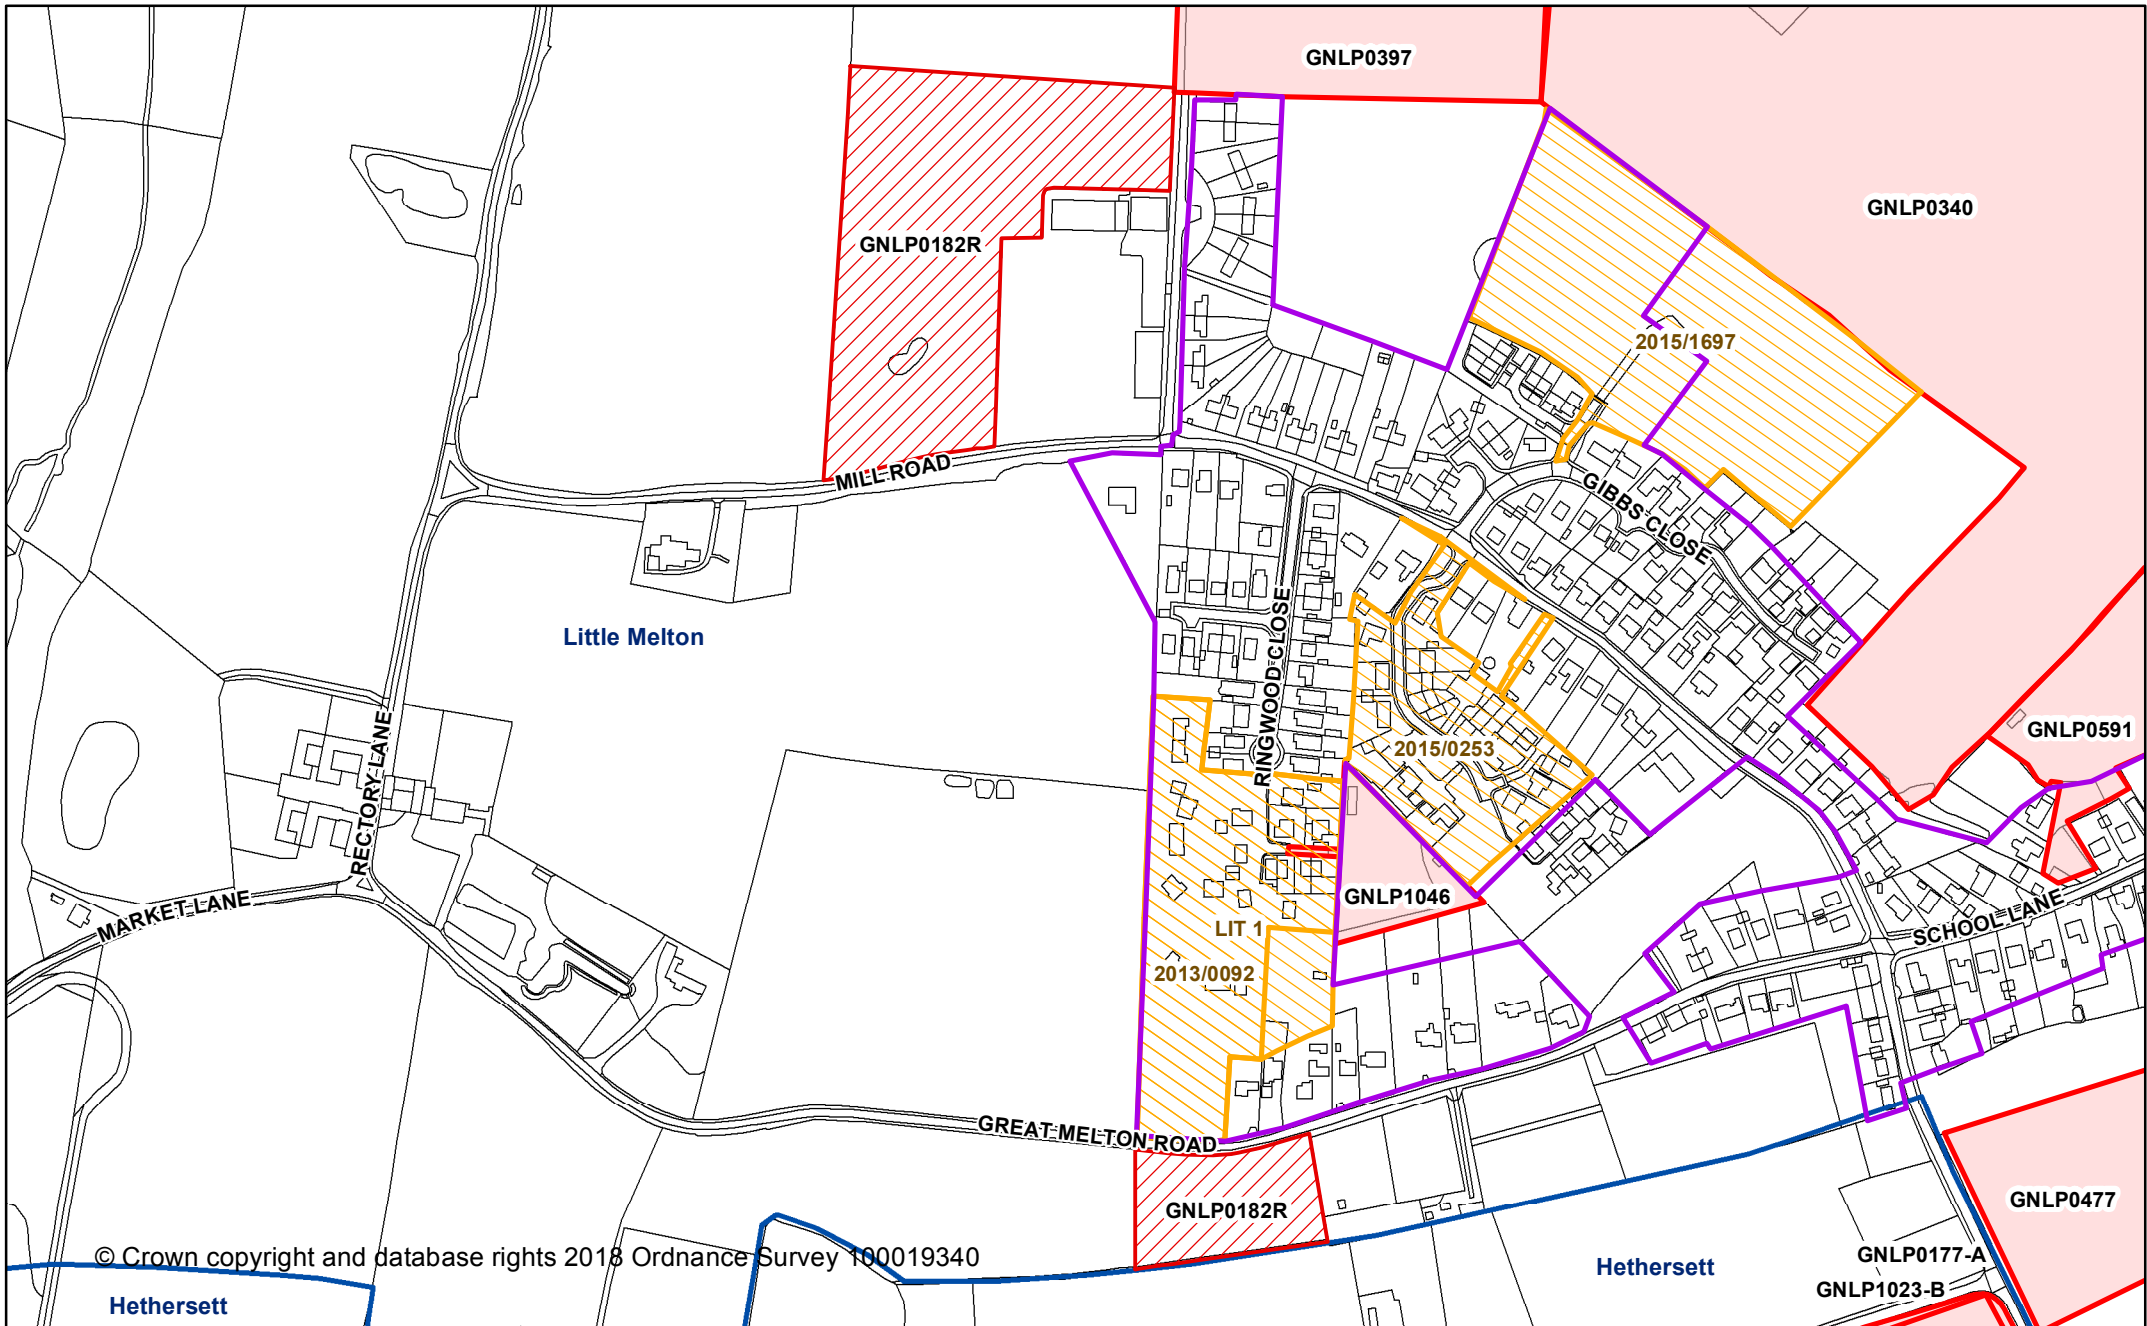

© Crown copyright and database rights 2018 Ordnance Survey 100019340

**Greater Norwich Local Plan
Regulation 18 Consultation**

Little Melton CP

- Proposed changes to settlement boundary
- Sites submitted during Reg 18 stage
- Sites submitted during call for sites
- Commitments
- Broads Authority Area
- Parish Boundary
- Settlement Boundaries

Date created:
15-06-2018

1:10,581

@ A4

© Crown copyright and database rights 2018 Ordnance Survey 100019340

Greater Norwich Local Plan Regulation 18 Consultation

GNLP0182R

-  Proposed changes to settlement boundary
-  Sites submitted during Reg 18 stage
-  Sites submitted during call for sites

-  Commitments
-  Broads Authority Area
-  Parish Boundary
-  Settlement Boundaries

Date created:
15-06-2018

scale: 1:4,180
@A4

**Greater Norwich Local Plan
Regulation 18 Consultation**

GNLP2044

-  Proposed changes to settlement boundary
-  Sites submitted during Reg 18 stage
-  Sites submitted during call for sites

-  Commitments
-  Broads Authority Area
-  Parish Boundary
-  Settlement Boundaries

Date created:
15-06-2018

scale: 1:4,760
@A4