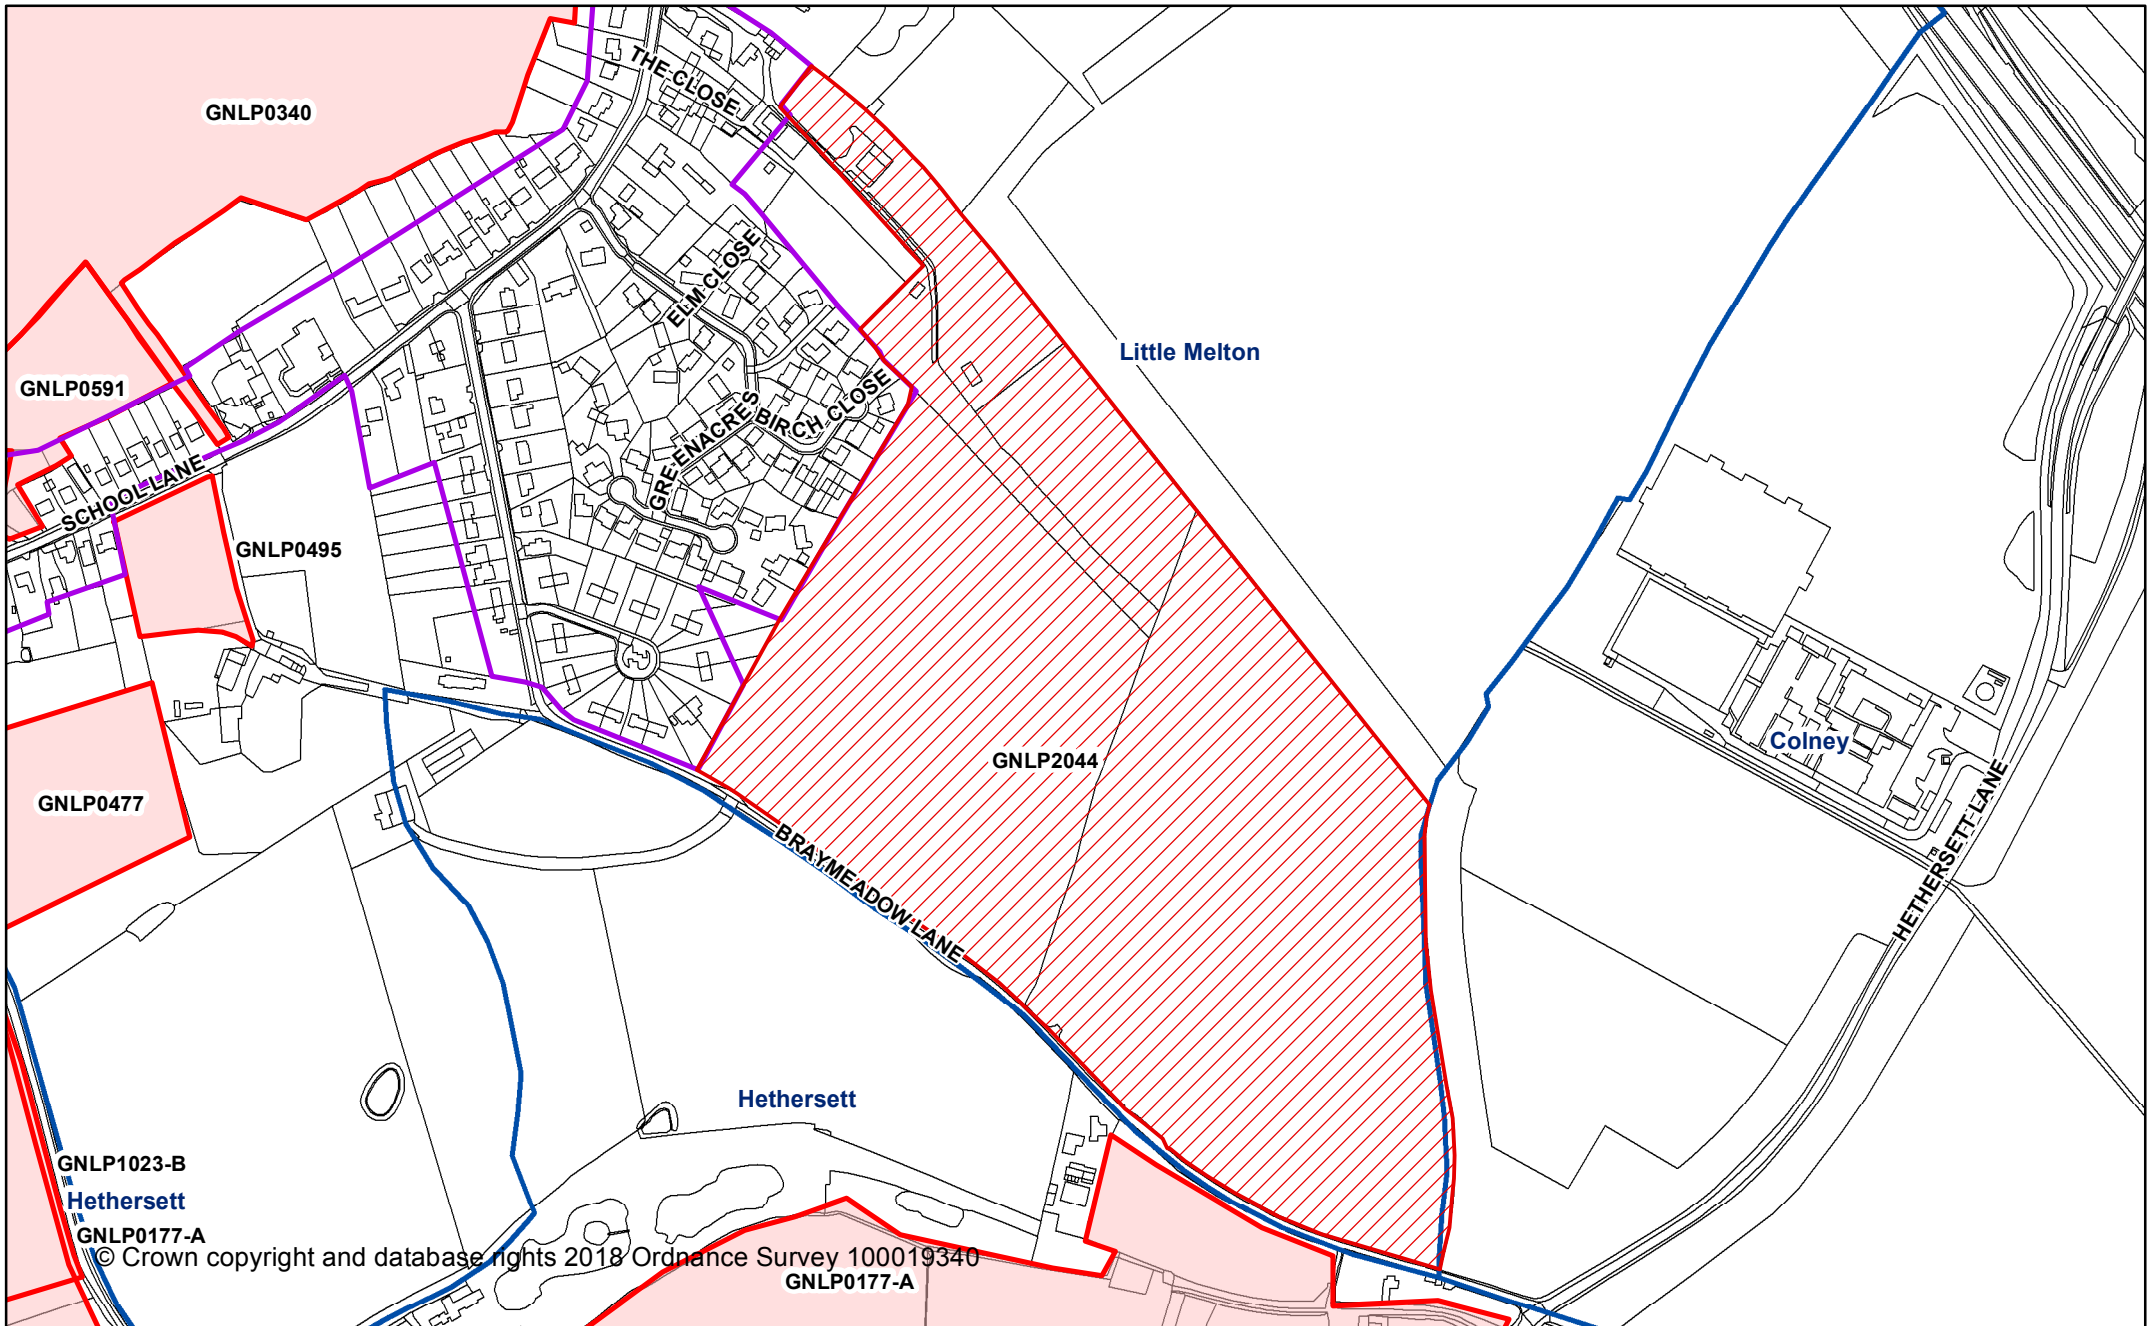

© Crown copyright and database rights 2018 Ordnance Survey 100019340

**Greater Norwich Local Plan
Regulation 18 Consultation**

Little Melton CP

- Proposed changes to settlement boundary
- Sites submitted during Reg 18 stage
- Sites submitted during call for sites
- Commitments
- Broads Authority Area
- Parish Boundary
- Settlement Boundaries

Date created:
15-06-2018

1:10,581

@ A4

© Crown copyright and database rights 2018 Ordnance Survey 100019340

Greater Norwich Local Plan Regulation 18 Consultation

GNLP0182R

-  Proposed changes to settlement boundary
-  Sites submitted during Reg 18 stage
-  Sites submitted during call for sites

-  Commitments
-  Broads Authority Area
-  Parish Boundary
-  Settlement Boundaries

Date created:
15-06-2018

scale: 1:4,180
@A4

**Greater Norwich Local Plan
Regulation 18 Consultation**

GNLP2044

-  Proposed changes to settlement boundary
-  Sites submitted during Reg 18 stage
-  Sites submitted during call for sites

-  Commitments
-  Broads Authority Area
-  Parish Boundary
-  Settlement Boundaries

Date created:
15-06-2018

scale: 1:4,760
@A4