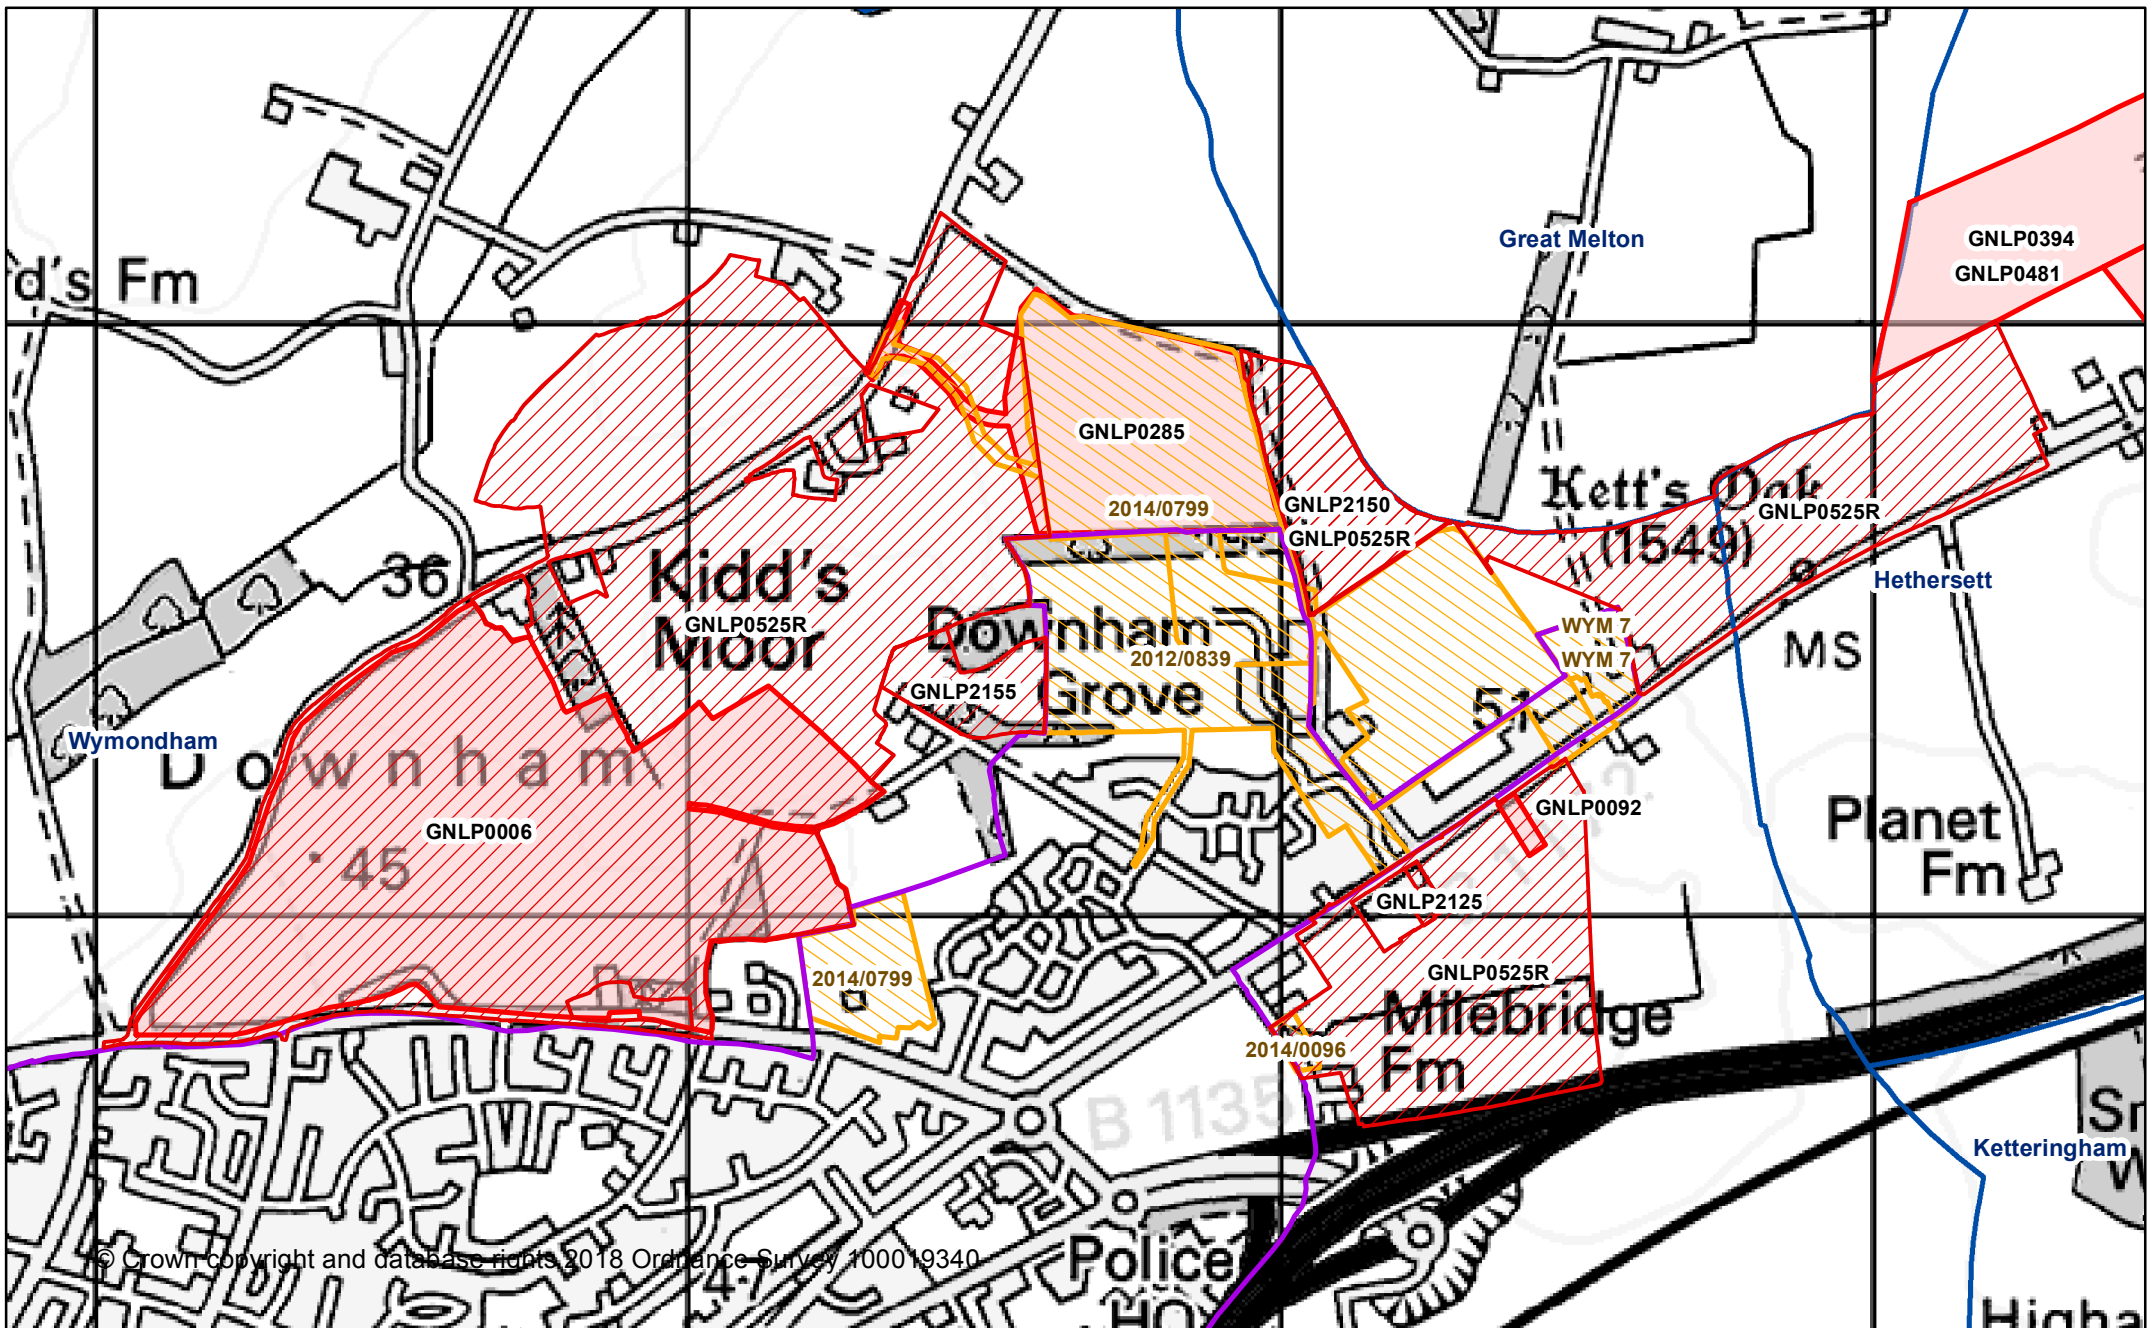

© Crown copyright and database rights 2018 Ordnance Survey 100019340

**Greater Norwich Local Plan
Regulation 18 Consultation**

Hethersett CP

-  Proposed changes to settlement boundary
-  Sites submitted during Reg 18 stage
-  Sites submitted during call for sites
-  Commitments
-  Broads Authority Area
-  Parish Boundary
-  Settlement Boundaries

Date created:
15-06-2018

1:24,508

@ A4

© Crown copyright and database rights 2018 Ordnance Survey 100019340

**Greater Norwich Local Plan
Regulation 18 Consultation**

GNLP0525R

-  Proposed changes to settlement boundary
-  Sites submitted during Reg 18 stage
-  Sites submitted during call for sites
-  Commitments
-  Broads Authority Area
-  Parish Boundary
-  Settlement Boundaries

Date created:
15-06-2018

scale: 1:12,759
@A4