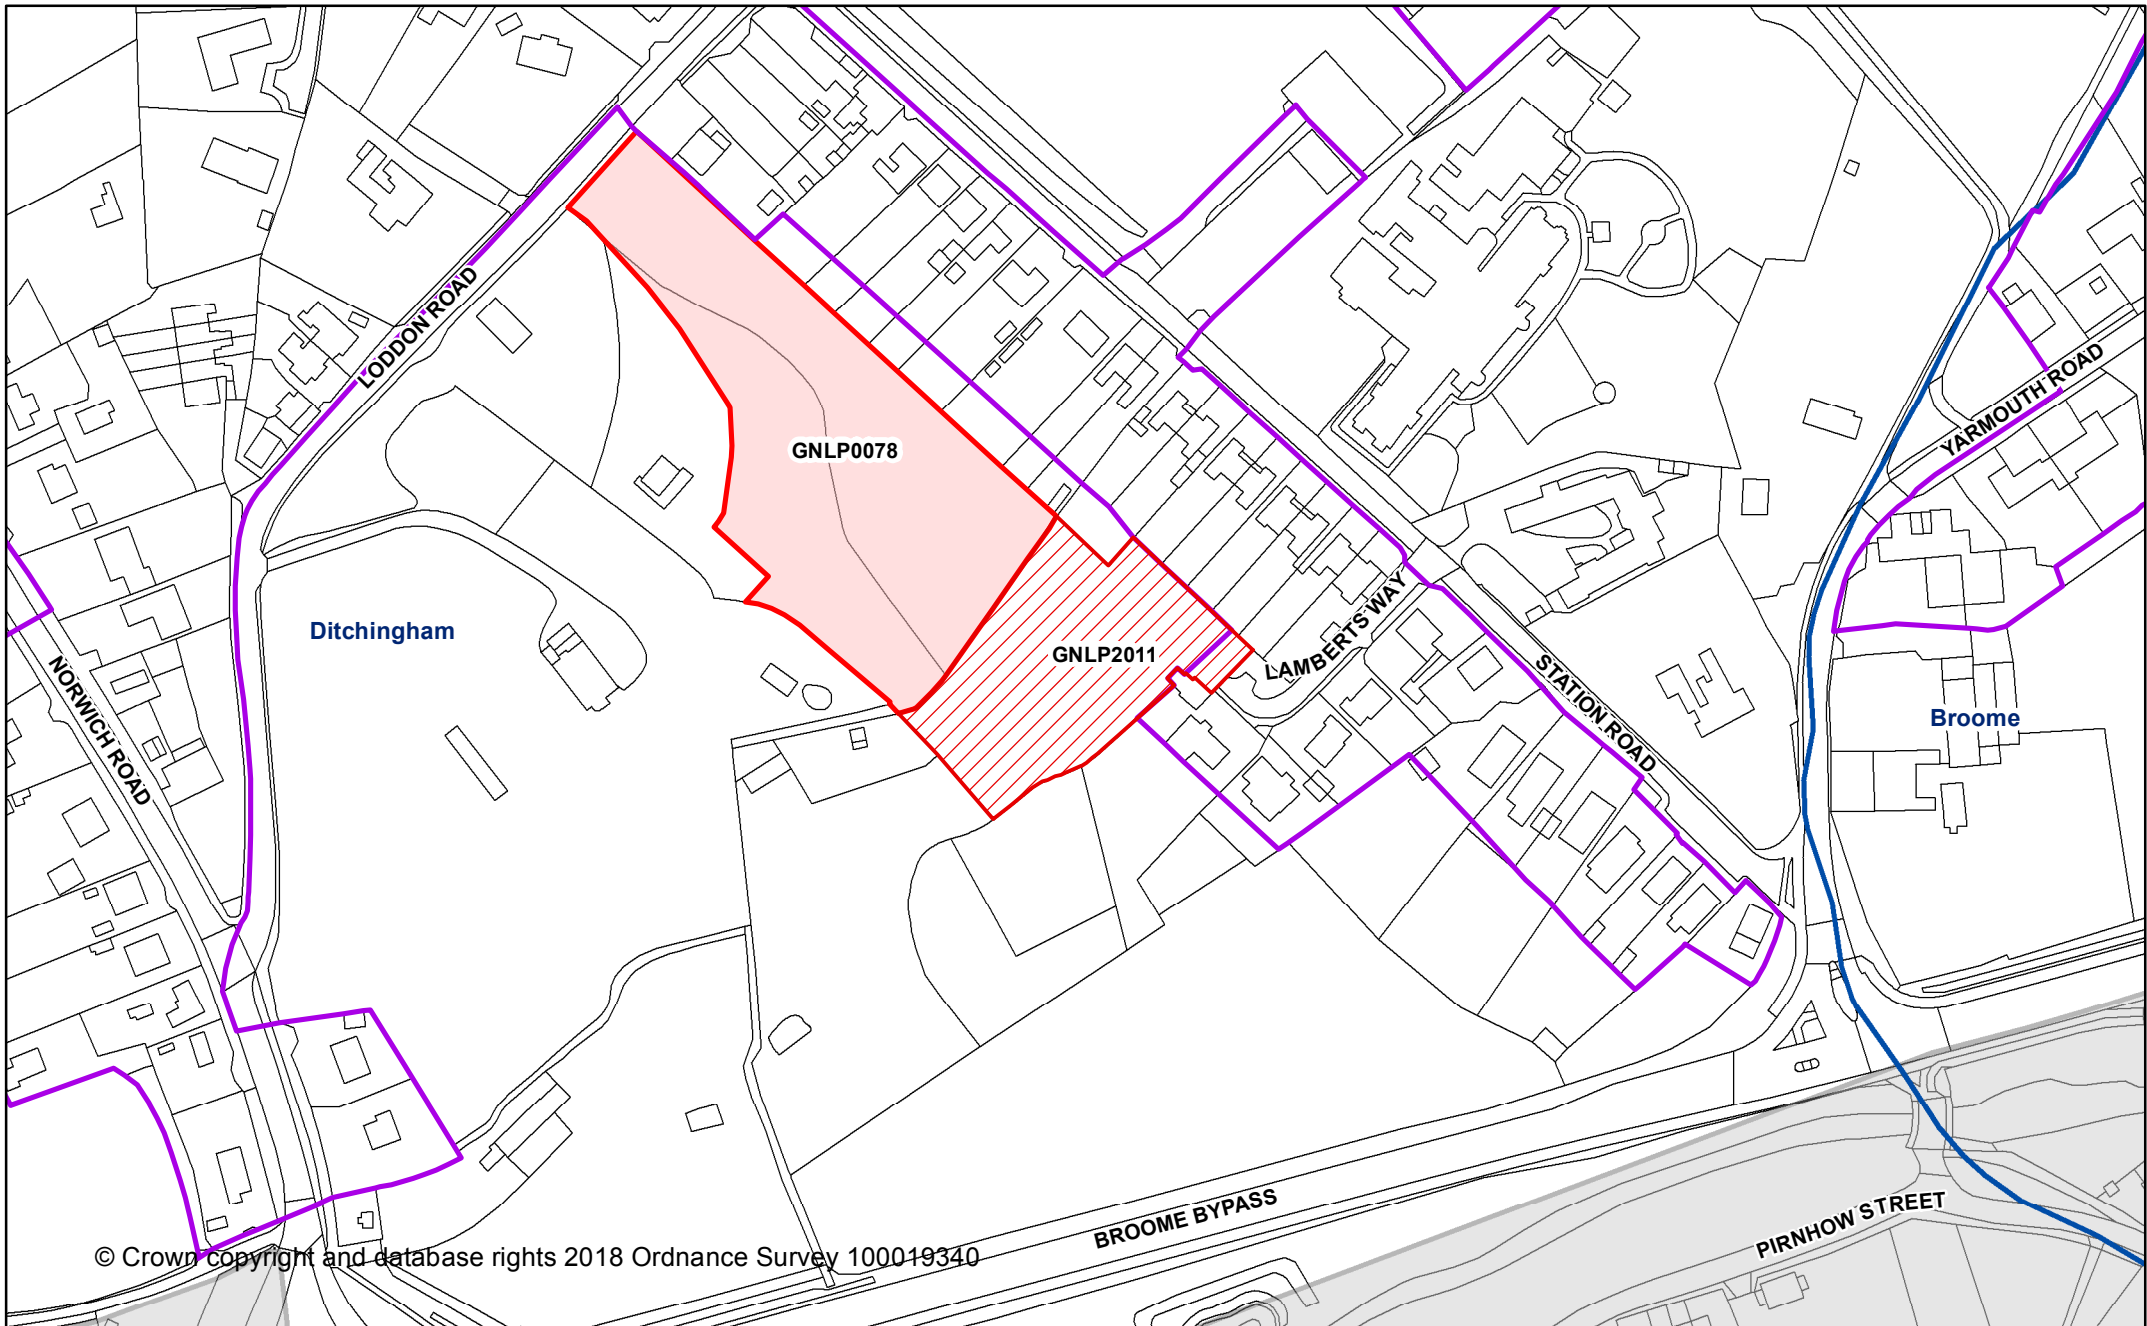

© Crown copyright and database rights 2018 Ordnance Survey 100019340

Greater Norwich Local Plan Regulation 18 Consultation

Ditchingham CP

- Proposed changes to settlement boundary
- Sites submitted during Reg 18 stage
- Sites submitted during call for sites
- Broads Authority Area
- Parish Boundary
- Settlement Boundaries

Date created:
15-06-2018
1:32,476
@ A4

**Greater Norwich Local Plan
Regulation 18 Consultation**

GNLP2011

-  Proposed changes to settlement boundary
-  Sites submitted during Reg 18 stage
-  Sites submitted during call for sites
-  Commitments
-  Broads Authority Area
-  Parish Boundary
-  Settlement Boundaries

Date created:
15-06-2018

scale: 1:2,000
@A4