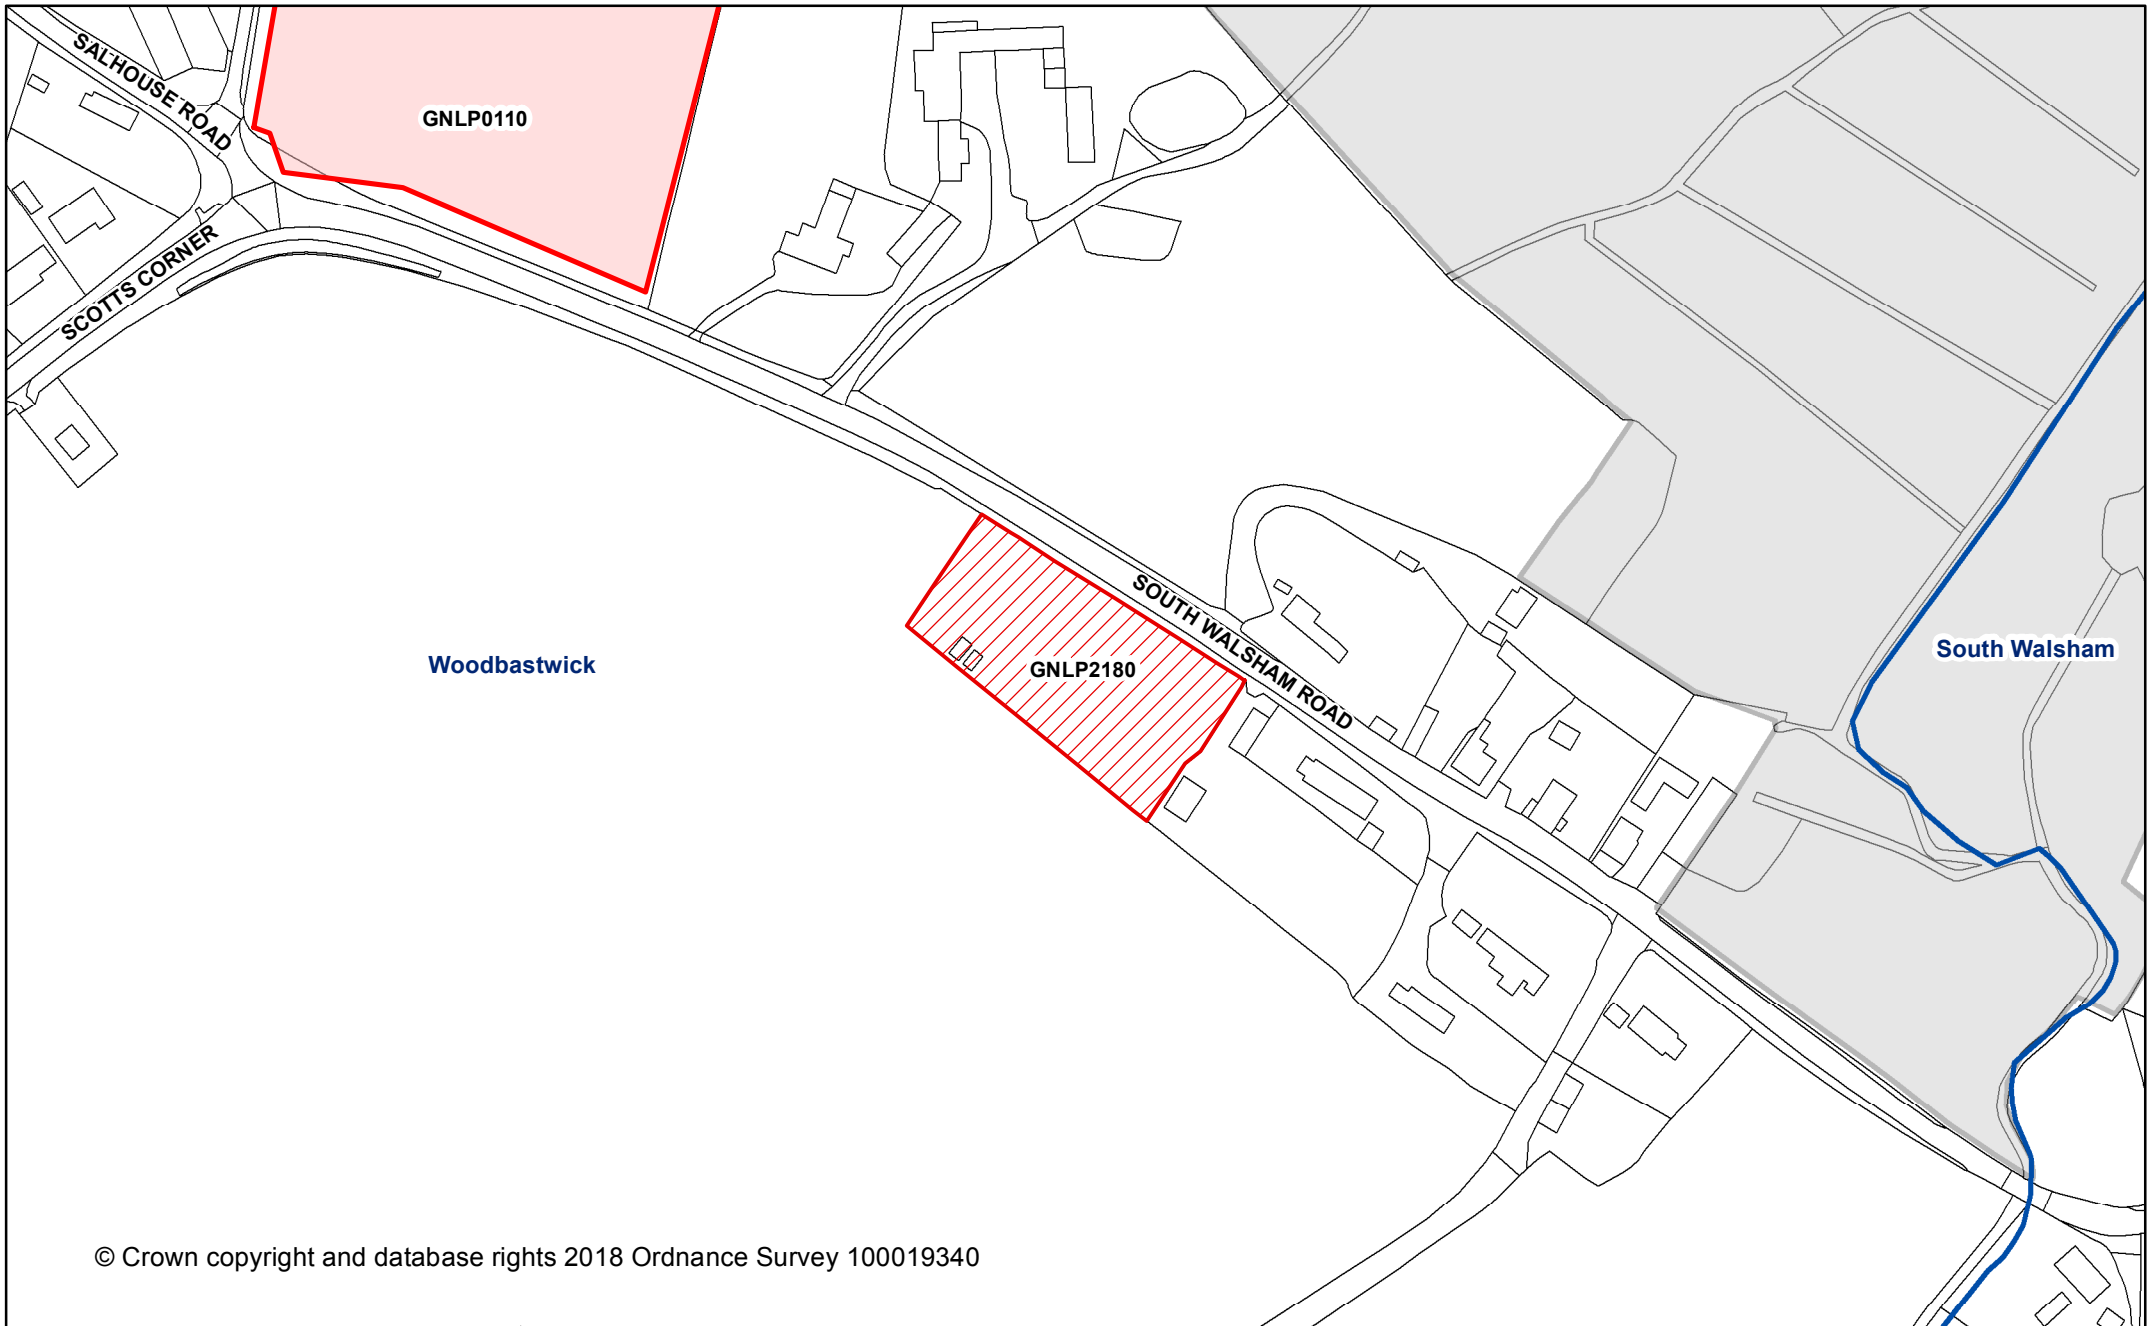

© Crown copyright and database rights 2018 Ordnance Survey 100019340

Greater Norwich Local Plan Regulation 18 Consultation

Woodbastwick CP

- Proposed changes to settlement boundary
- Sites submitted during Reg 18 stage
- Sites submitted during call for sites
- Broads Authority Area
- Parish Boundary
- Settlement Boundaries

Date created:
15-06-2018
1:33,619
@ A4

© Crown copyright and database rights 2018 Ordnance Survey 100019340

**Greater Norwich Local Plan
Regulation 18 Consultation**

GNLP2180

-  Proposed changes to settlement boundary
-  Sites submitted during Reg 18 stage
-  Sites submitted during call for sites
-  Commitments
-  Broads Authority Area
-  Parish Boundary
-  Settlement Boundaries

Date created:
15-06-2018

scale: 1:2,000
@A4