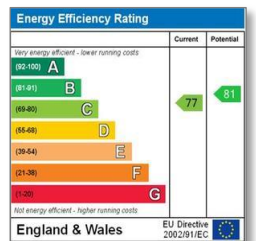

## Central Norfolk Strategic Housing Market Assessment 2017

Supplementary note:  
Geographic definition of HMAs  
June 2017

Opinion Research Services | The Strand, Swansea SA1 1AF  
Jonathan Lee | Nigel Moore | Trevor Baker | Scott Lawrence  
enquiries: 01792 535300 · [info@ors.org.uk](mailto:info@ors.org.uk) · [www.ors.org.uk](http://www.ors.org.uk)