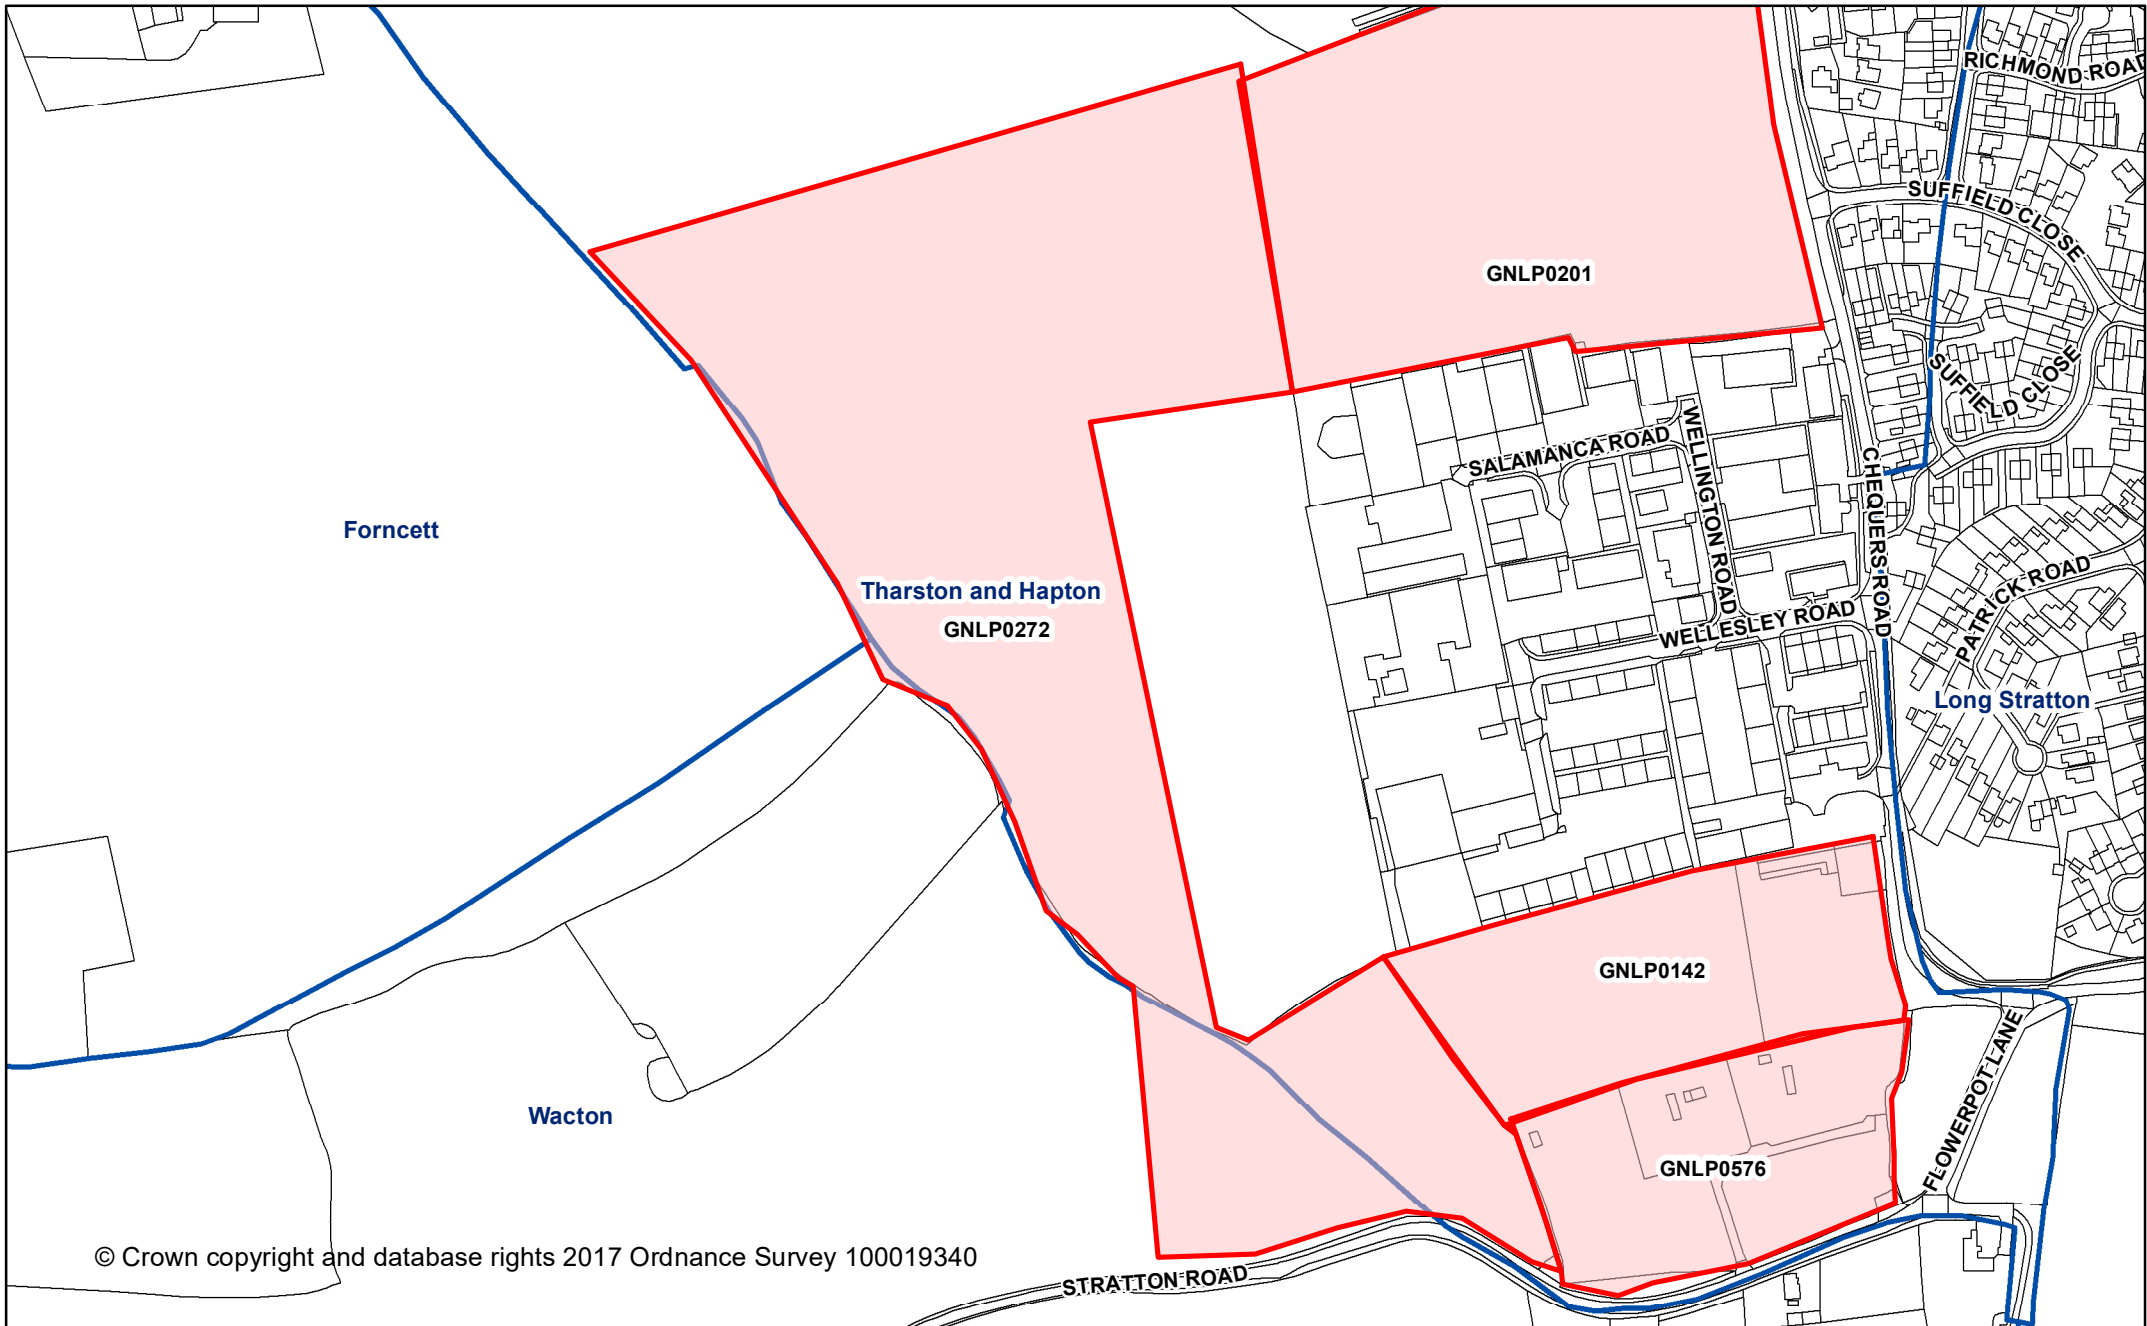

© Crown copyright and database rights 2017 Ordnance Survey 100019340

Greater Norwich Local Plan

Wacton

Legend

 ParishesBoundary

Date created:
31-03-2017

1:21,862

© Crown copyright and database rights 2017 Ordnance Survey 100019340

Greater Norwich Local Plan

Wacton
GNLP0272
Tharston Industrial Estate

Date created:
31-03-2017

Legend 1:3,386

 Parish Boundary

This map was made by the Norfolk County Council Information Exploitation Team gis@norfolk.gov.uk