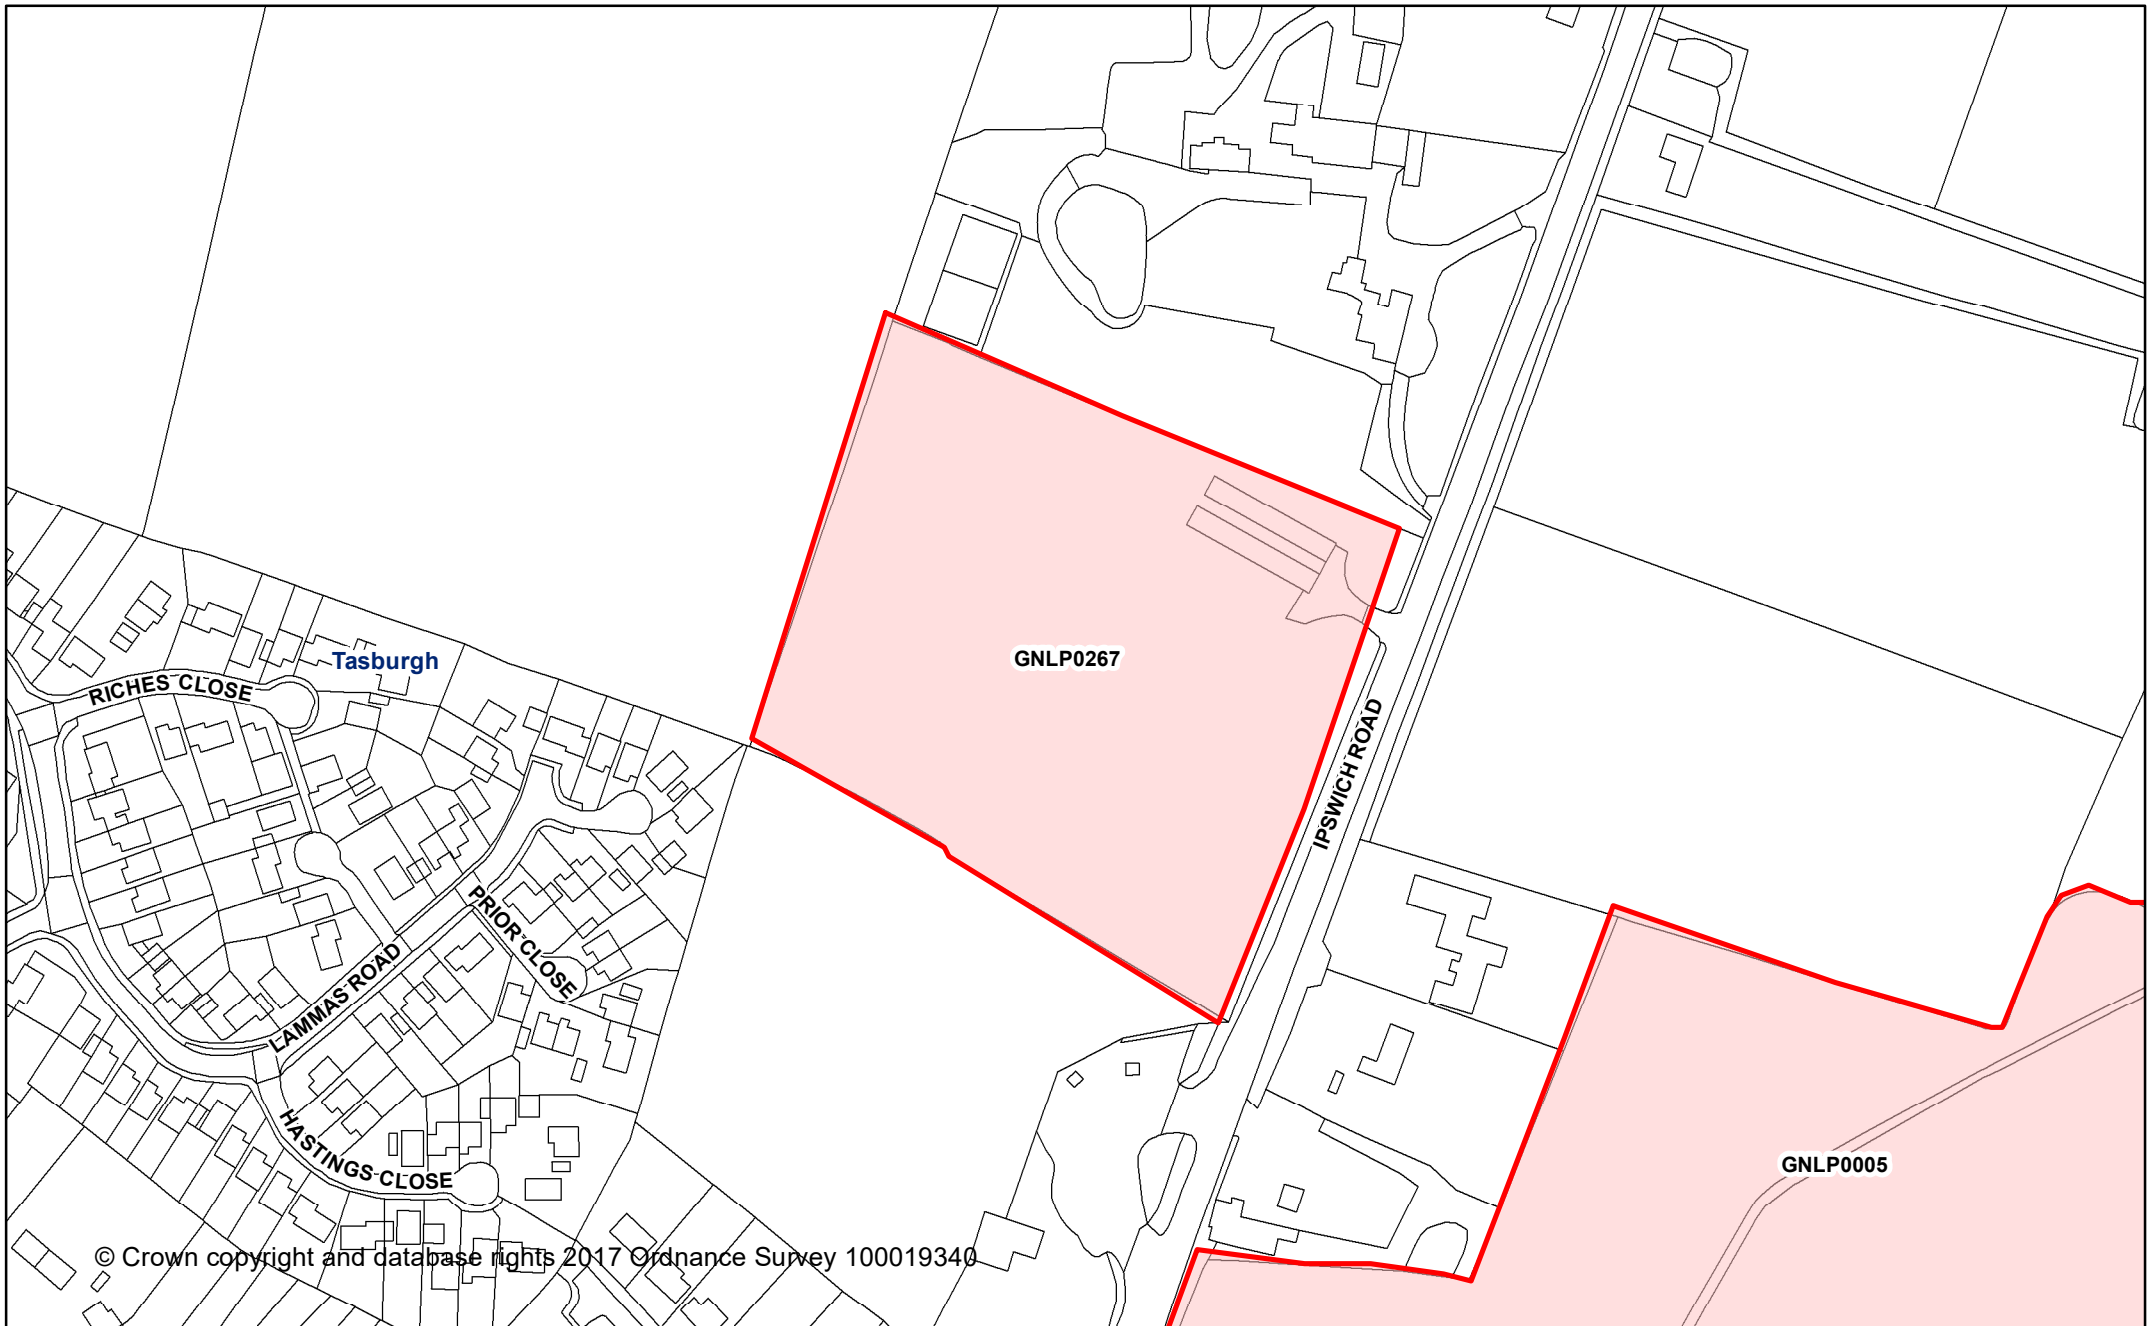

© Crown copyright and database rights 2017 Ordnance Survey 100019340

Greater Norwich Local Plan

Tasburgh

Legend

 ParishesBoundary

Date created:
31-03-2017

1:17,225

This map was made by the Norfolk County Council Information Exploitation Team gis@norfolk.gov.uk

© Crown copyright and database rights 2017 Ordnance Survey 100019340

Greater Norwich Local Plan
This map was made by the Norfolk County Council Information Exploitation Team gis@norfolk.gov.uk

Tasburgh
GNL0413
Land at Grove Lane

Date created:
31-03-2017
Legend 1:2,000
 Parish Boundary

© Crown copyright and database rights 2017 Ordnance Survey 100019340

Greater Norwich Local Plan

Tasburgh
GNLP0267

Cedar Holdings, Ipswich Road

Date created:
31-03-2017

Legend 1:2,000

 Parish Boundary

Tasburgh

Hempnall

© Crown copyright and database rights 2017 Ordnance Survey 100019340

Greater Norwich Local Plan

Tasburgh
GNLP0005
Hill Farm, Ipswich Road

Date created:
 31-03-2017