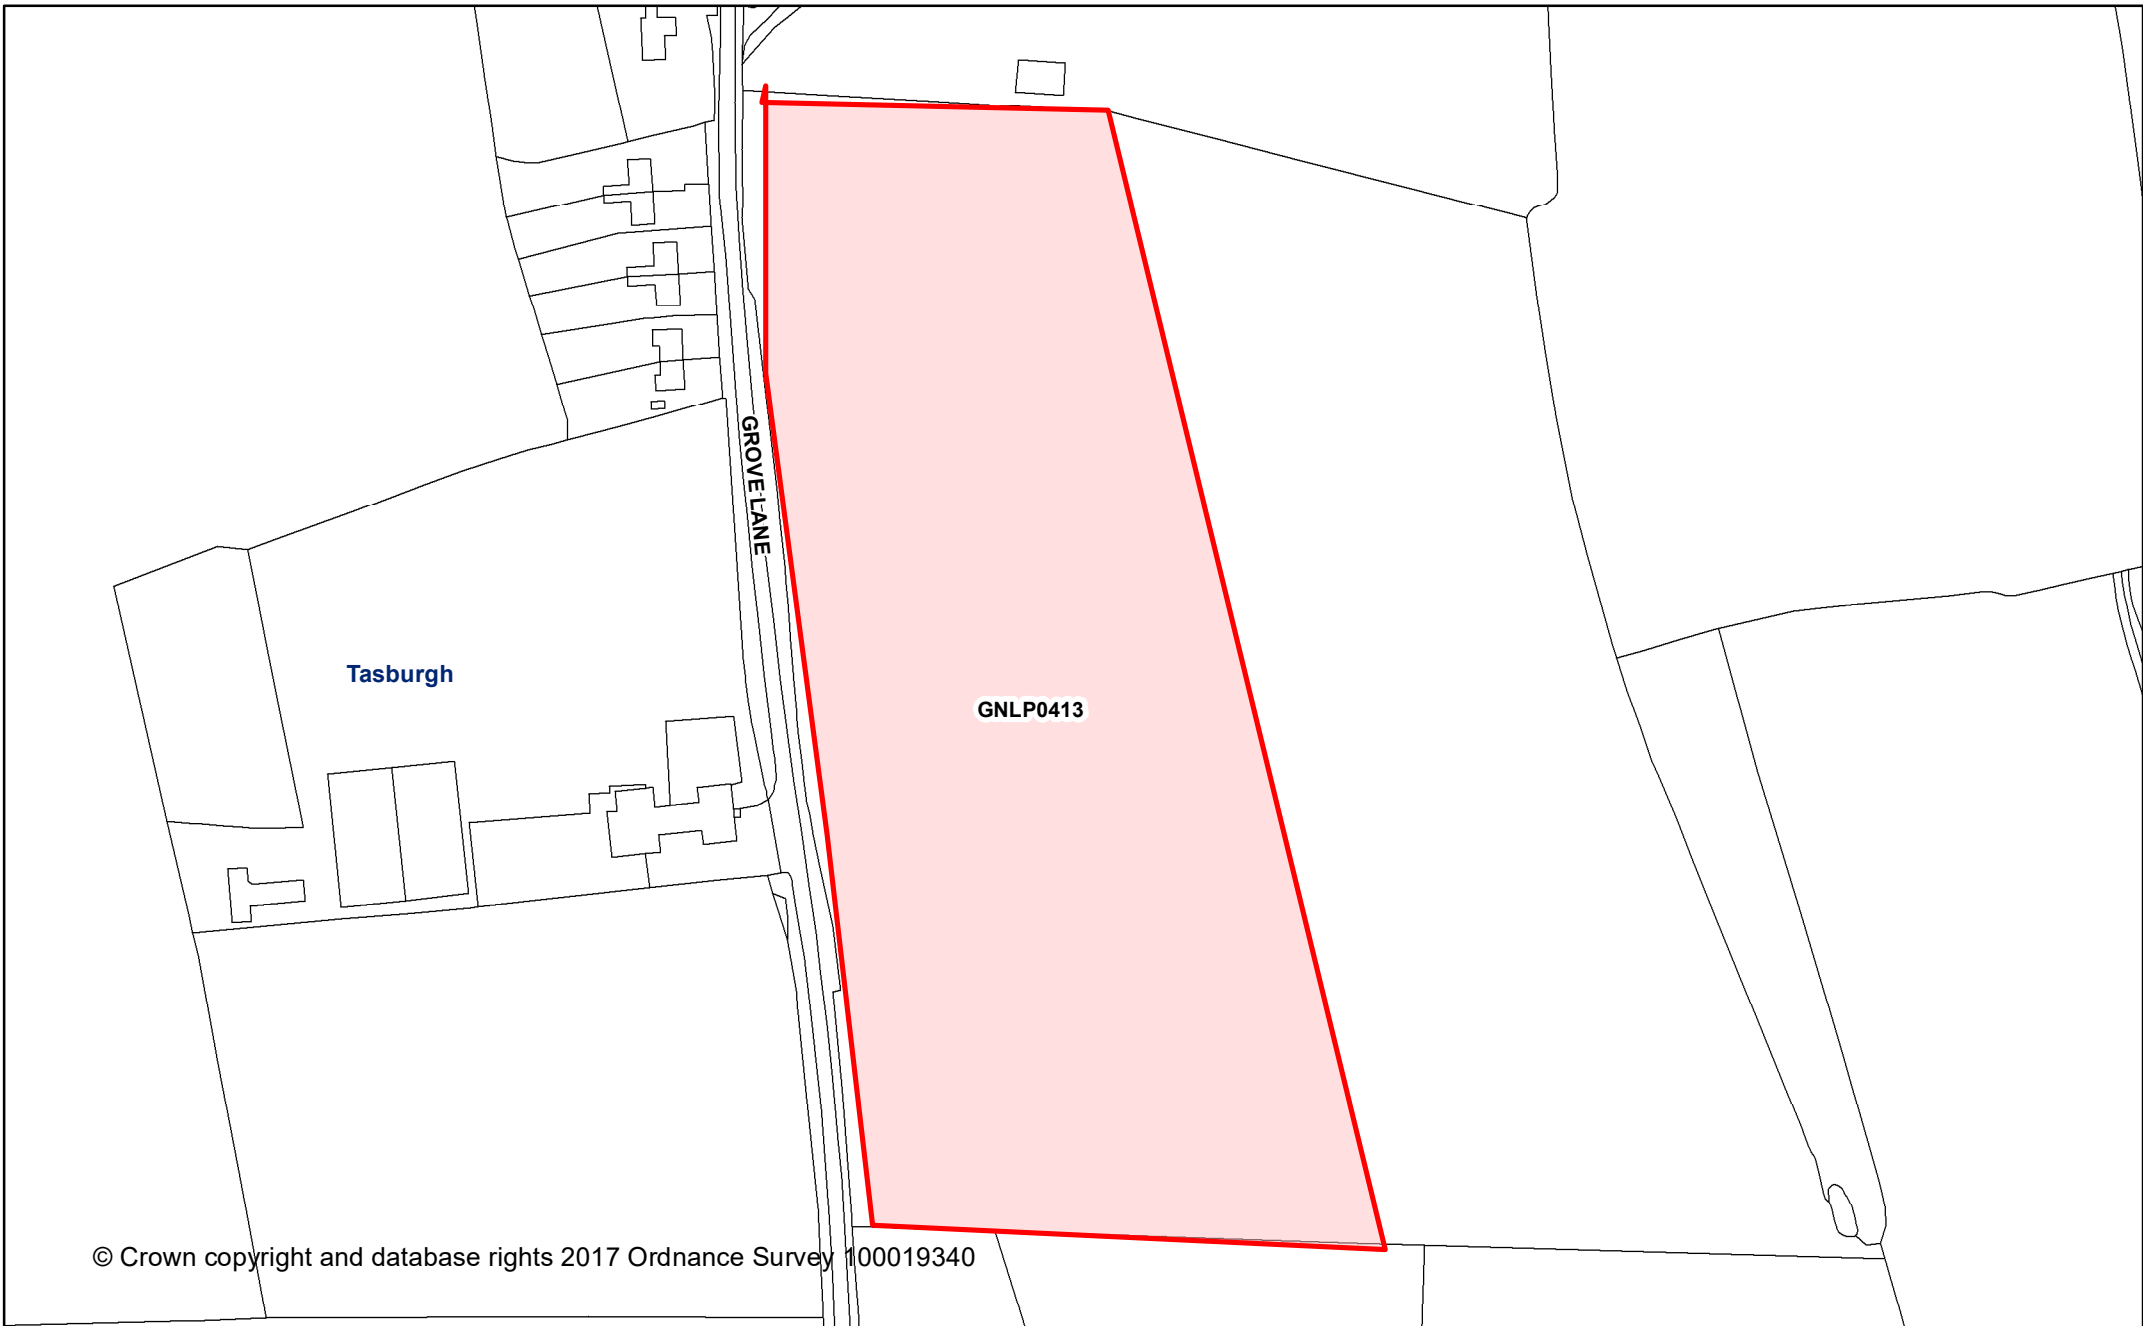

© Crown copyright and database rights 2017 Ordnance Survey 100019340

Greater Norwich Local Plan

Tasburgh

Legend

 ParishesBoundary

Date created:
31-03-2017

1:17,225

This map was made by the Norfolk County Council Information Exploitation Team gis@norfolk.gov.uk

© Crown copyright and database rights 2017 Ordnance Survey 100019340

Greater Norwich Local Plan
This map was made by the Norfolk County Council Information Exploitation Team gis@norfolk.gov.uk

Tasburgh
GNL0413
Land at Grove Lane

Date created:
31-03-2017
Legend 1:2,000
 Parish Boundary

© Crown copyright and database rights 2017 Ordnance Survey 100019340

Greater Norwich Local Plan

Tasburgh
GNLP0267

Cedar Holdings, Ipswich Road

Date created:
31-03-2017

Legend 1:2,000

 Parish Boundary

Tasburgh

Hempnall

© Crown copyright and database rights 2017 Ordnance Survey 100019340

Greater Norwich Local Plan

Tasburgh
GNLP0005
Hill Farm, Ipswich Road

Date created:
 31-03-2017