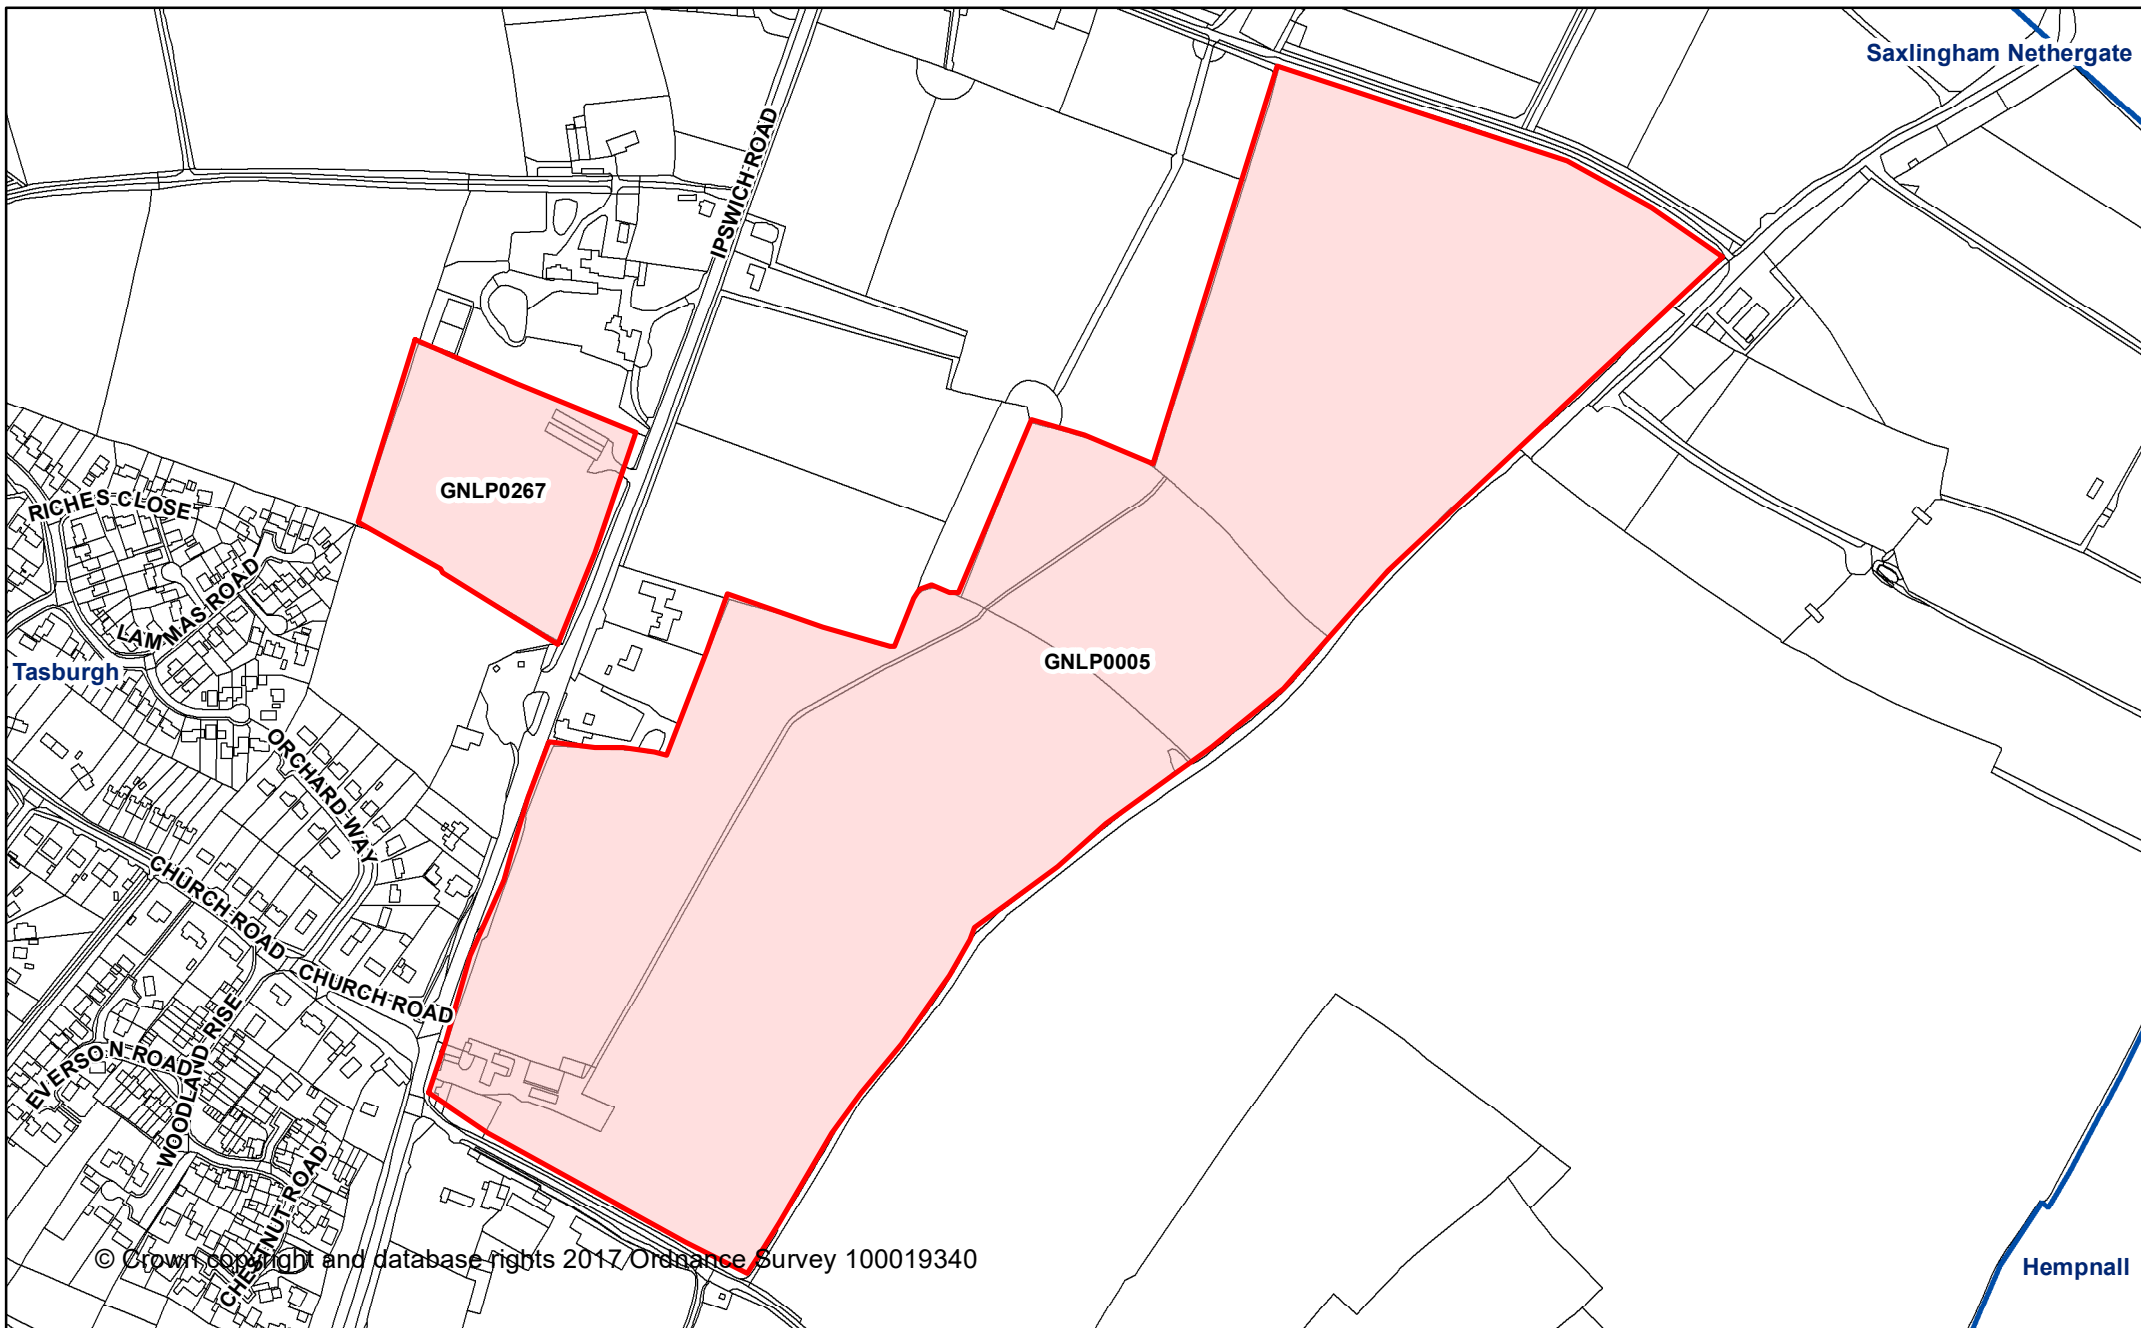

© Crown copyright and database rights 2017 Ordnance Survey 100019340

Greater Norwich Local Plan
This map was made by the Norfolk County Council Information Exploitation Team gis@norfolk.gov.uk

Tasburgh
GNL0413
Land at Grove Lane

Date created:
31-03-2017
Legend 1:2,000
 Parish Boundary

© Crown copyright and database rights 2017 Ordnance Survey 100019340

Greater Norwich Local Plan

Tasburgh
GNLP0267

Cedar Holdings, Ipswich Road

Date created:
31-03-2017

Legend 1:2,000

 Parish Boundary

Tasburgh

Hempnall

© Crown copyright and database rights 2017 Ordnance Survey 100019340

Greater Norwich Local Plan

Tasburgh
GNLP0005
Hill Farm, Ipswich Road

Date created:
 31-03-2017