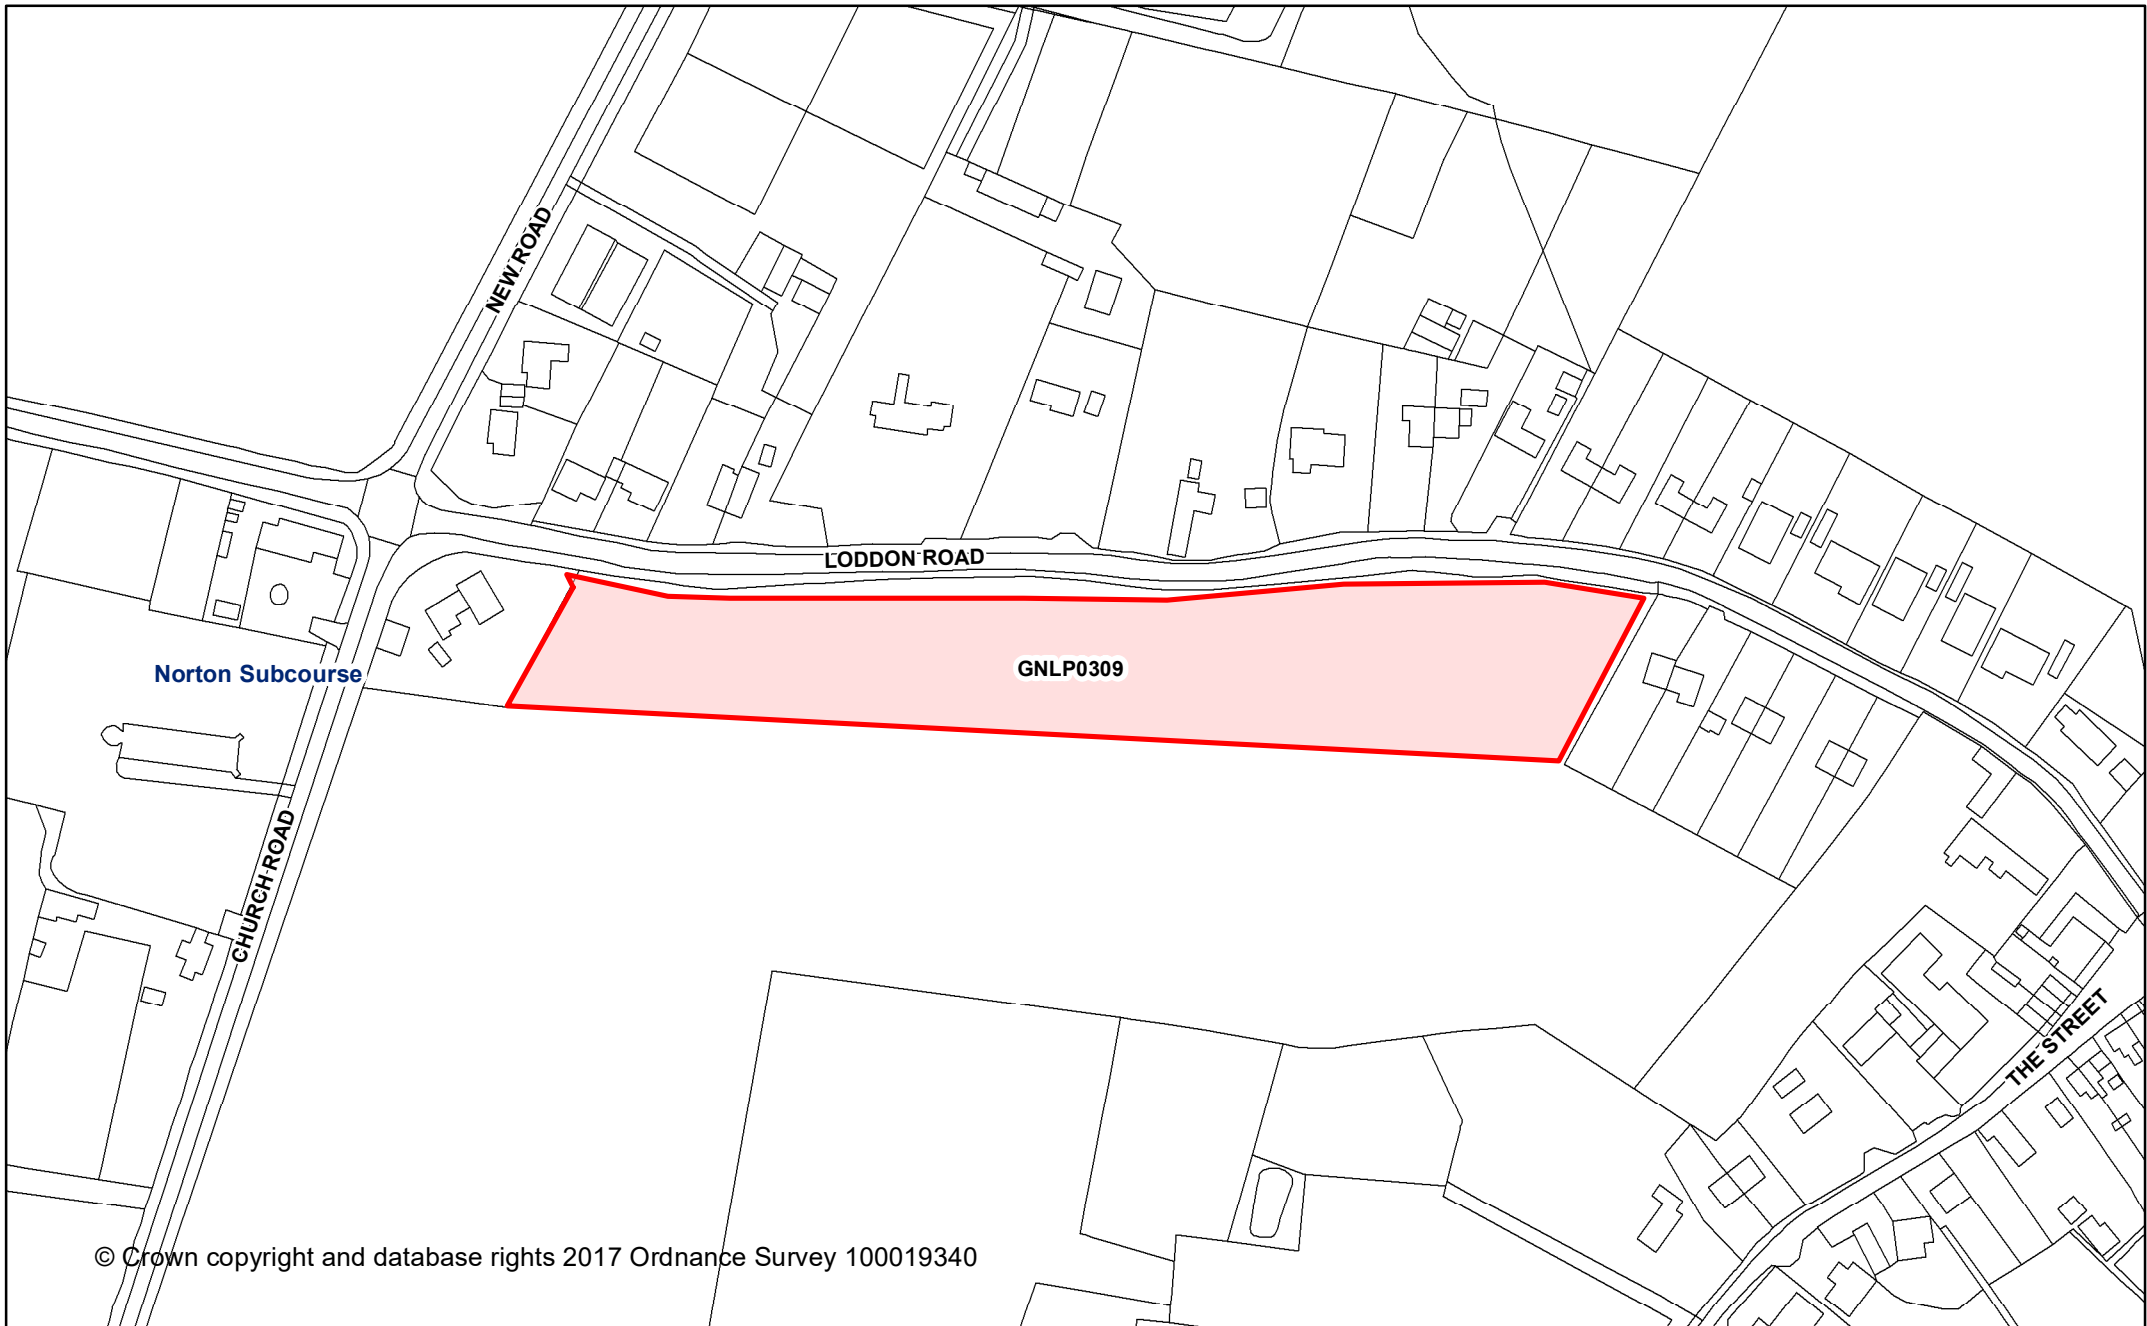

© Crown copyright and database rights 2017 Ordnance Survey 100019340

Greater Norwich Local Plan

Norton Subcourse

Legend

 ParishesBoundary

Date created:
31-03-2017

1:23,779

© Crown copyright and database rights 2017 Ordnance Survey 100019340

Greater Norwich Local Plan

Norton Subcourse
GNLP0309
Land south of Loddon Road

Date created:
31-03-2017

Legend 1:2,000

 Parish Boundary