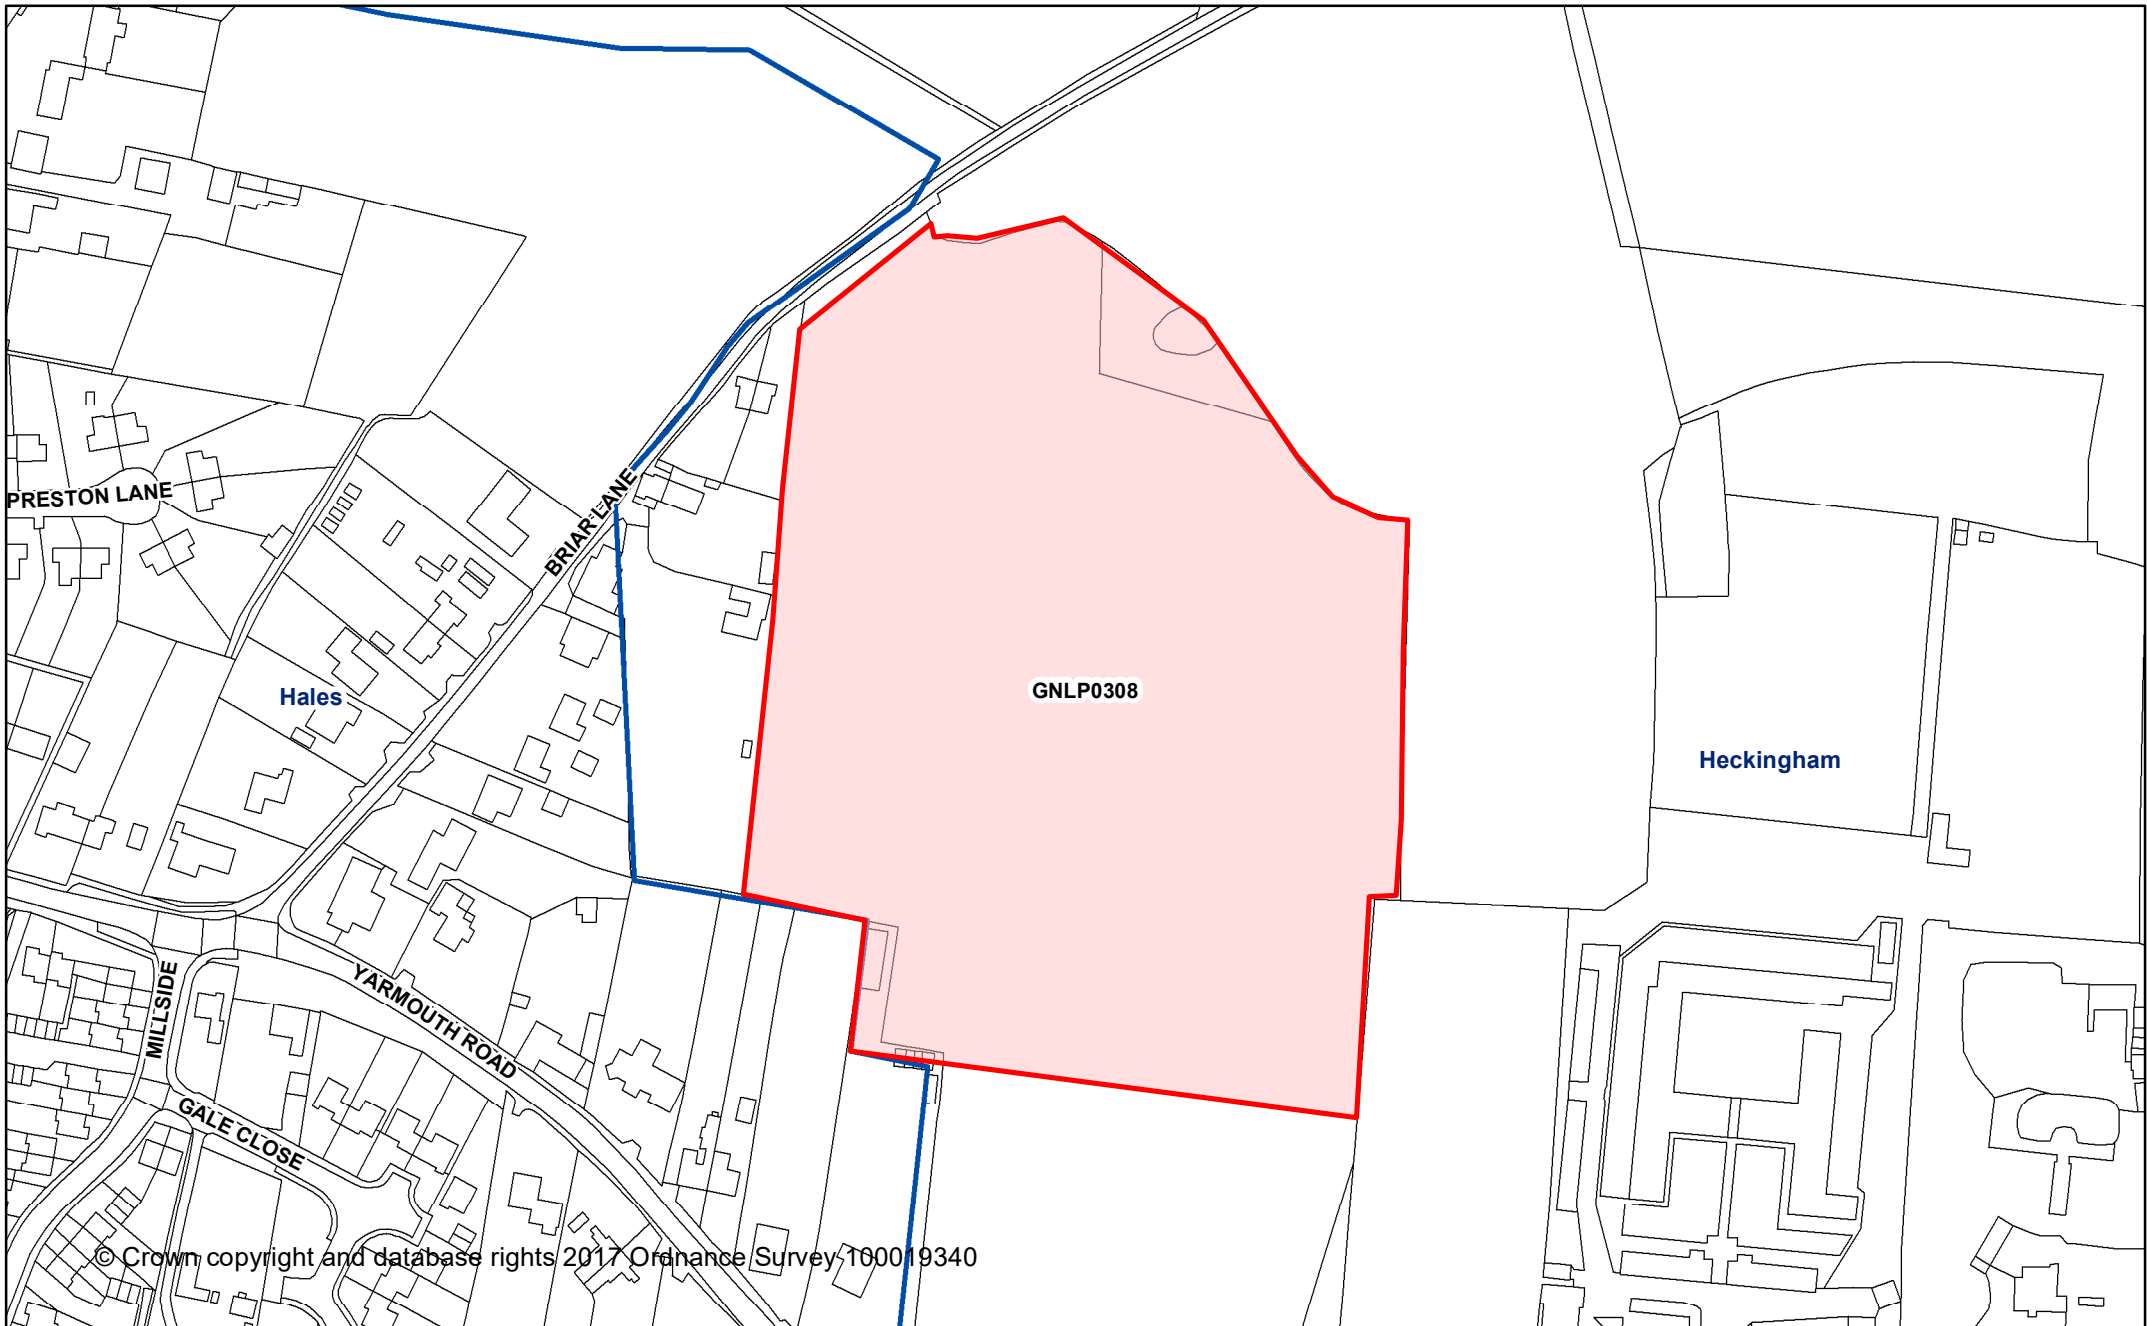

© Crown copyright and database rights 2017 Ordnance Survey 100019340

© Crown copyright and database rights 2017 Ordnance Survey 100019340

Greater Norwich Local Plan

Heckingham
GNLP0308
Land off Briar Lane, west Hales

Date created:
31-03-2017

Legend 1:2,000

 Parish Boundary