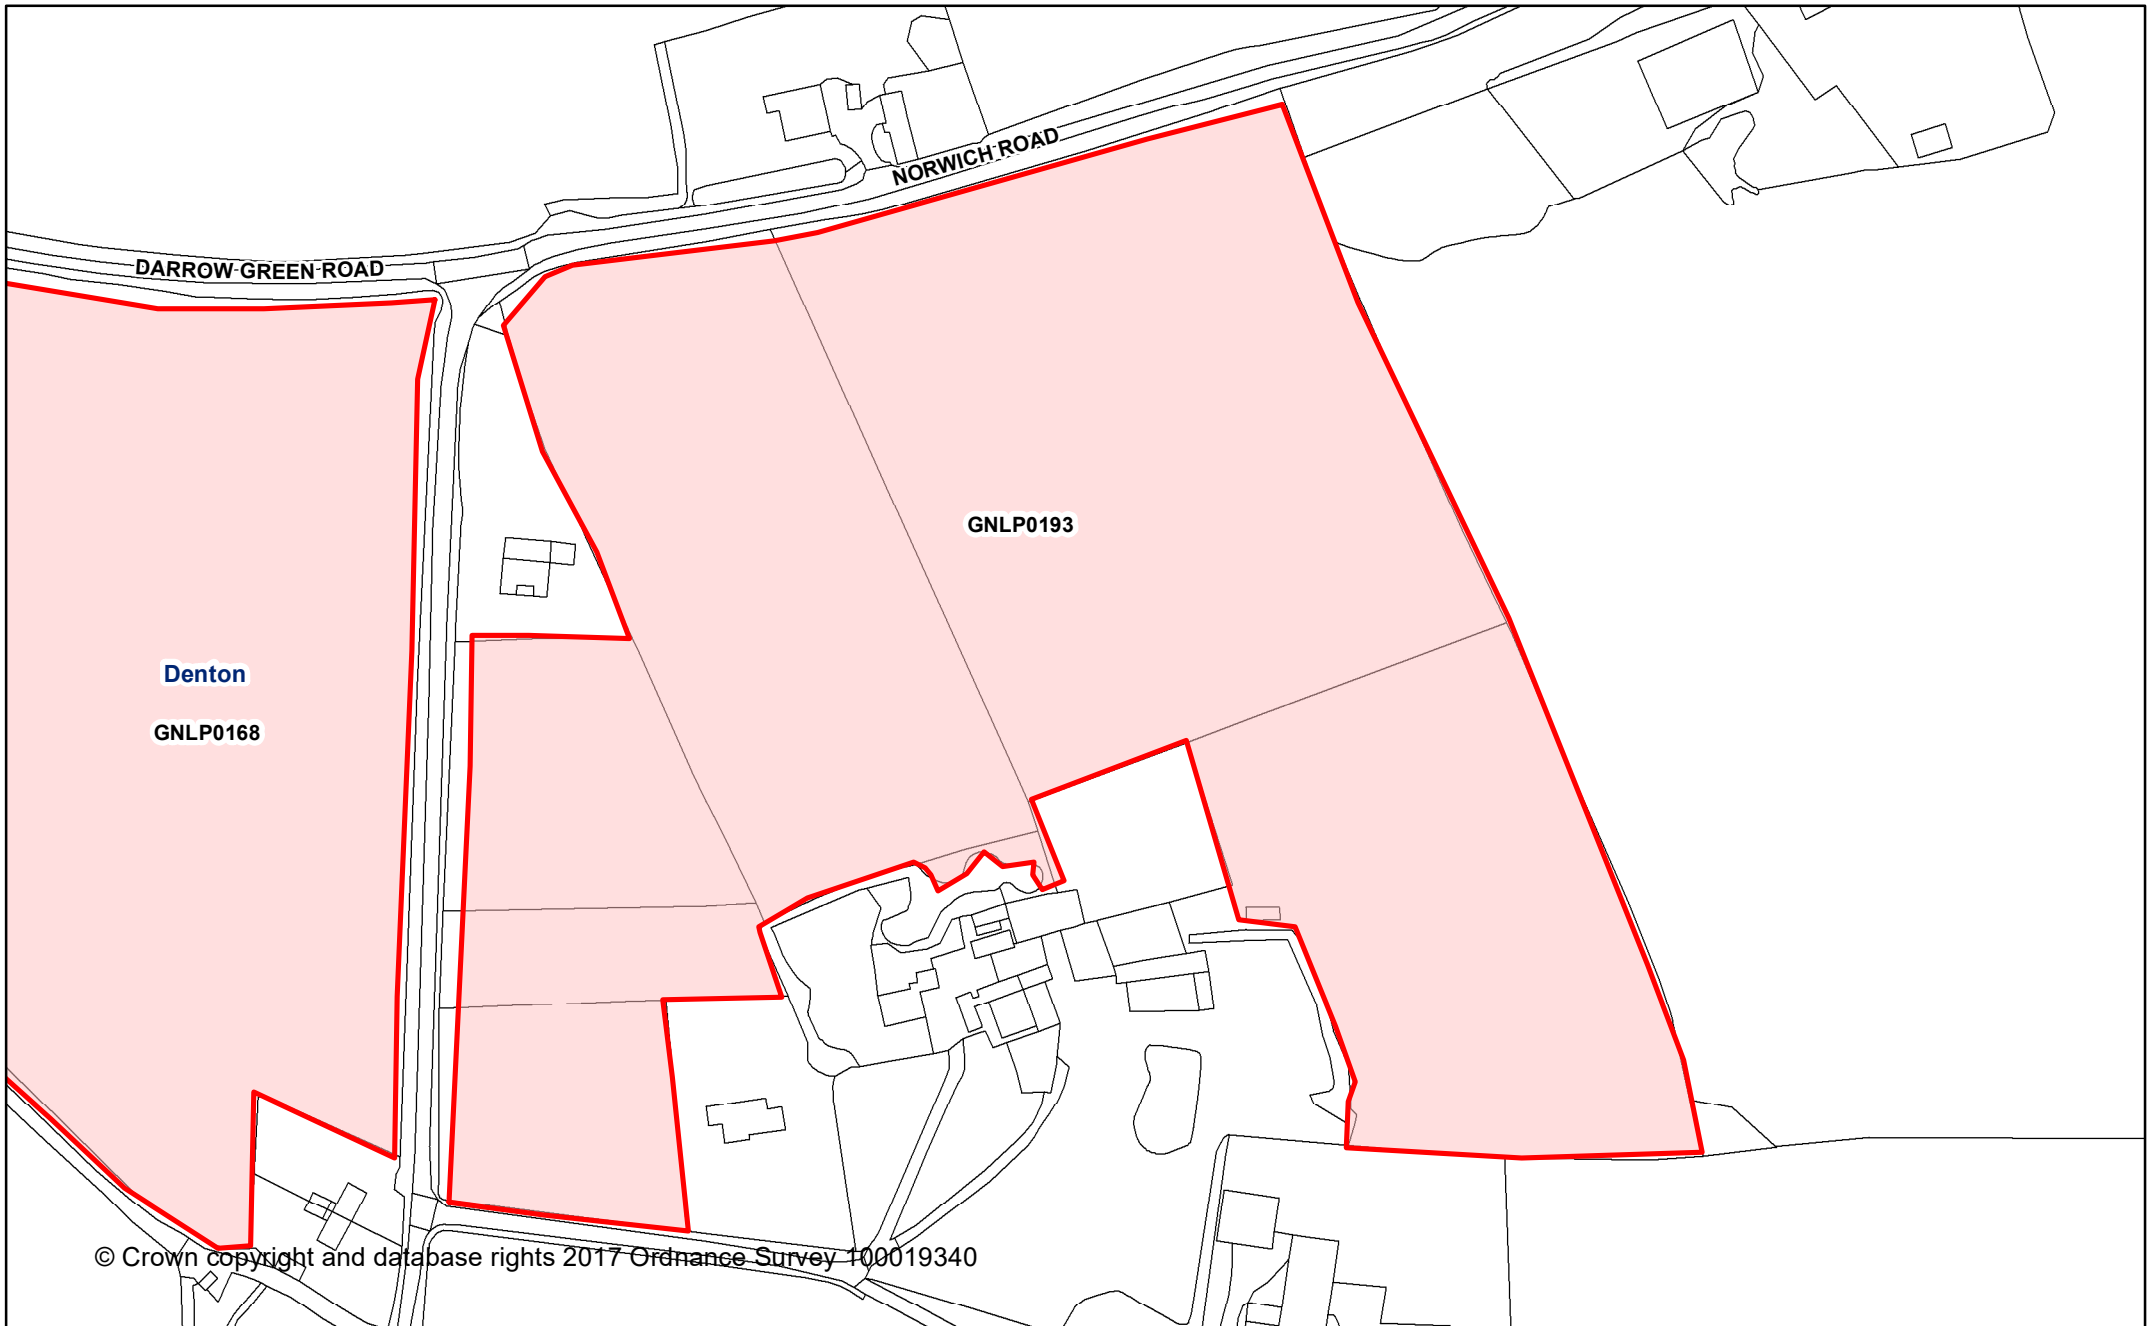

© Crown copyright and database rights 2017 Ordnance Survey 100019340

Greater Norwich Local Plan

Denton

**Legend**

 Parishes Boundary

Date created:  
31-03-2017

1:26,350

© Crown copyright and database rights 2017 Ordnance Survey 100019340

**Greater Norwich Local Plan**

**Denton**  
**GNLP0193**  
**Land surrounding Upland Farm**

Date created:  
31-03-2017

**Legend** 1:2,000

 Parish Boundary

© Crown copyright and database rights 2017 Ordnance Survey 100019340

**Greater Norwich Local Plan**

Denton  
GNLP0168

North of Upland Terrace council houses, Norwich Road

Date created:  
31-03-2017

**Legend** 1:2,000

 Parish Boundary