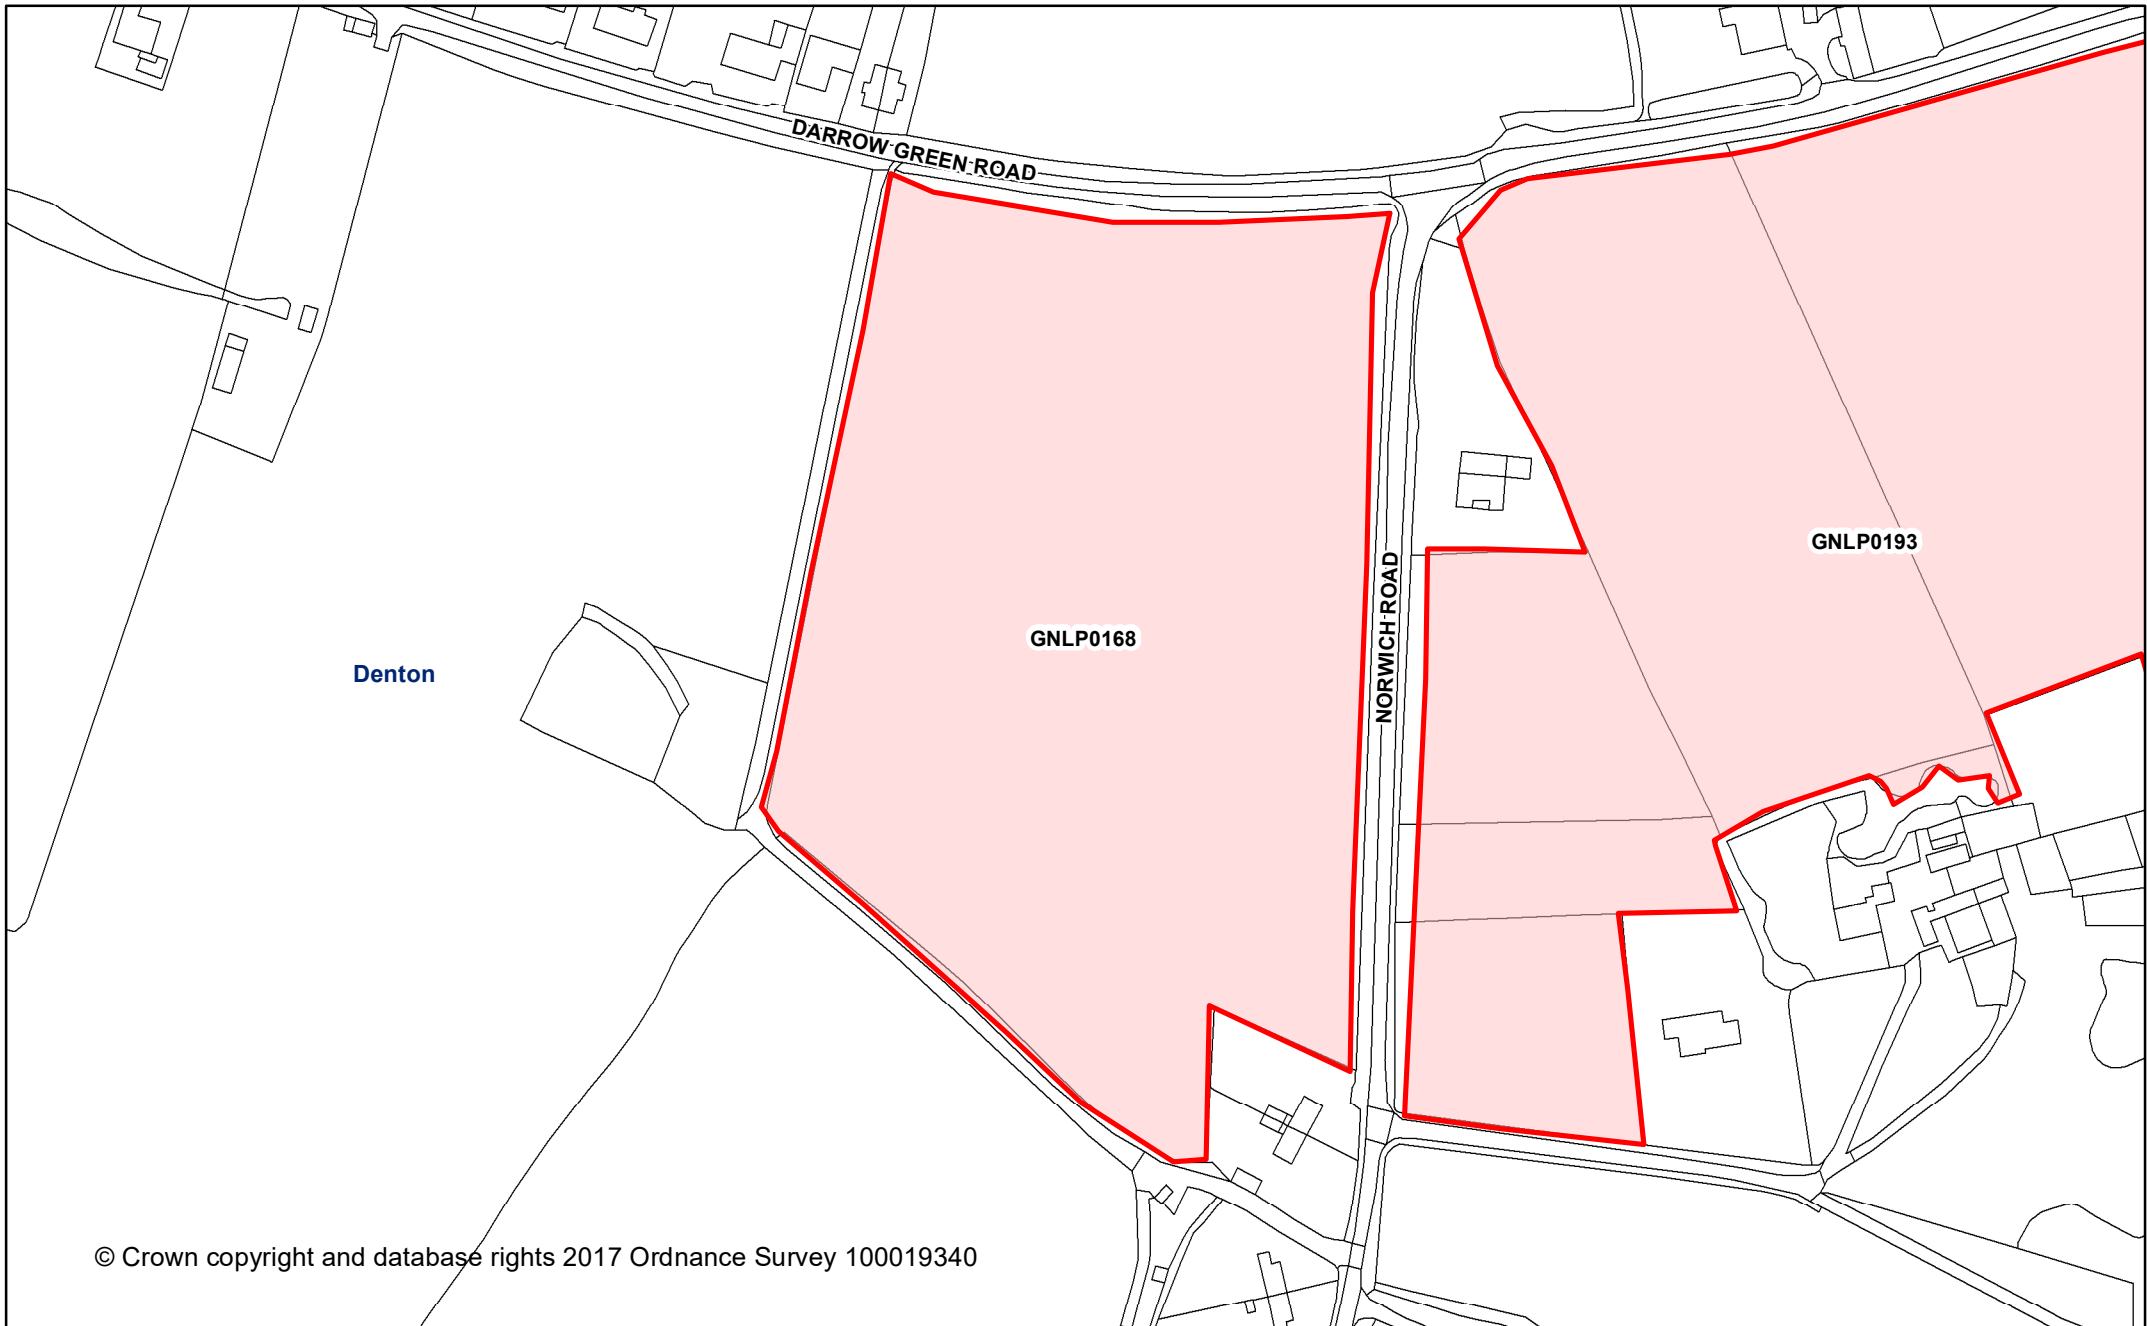

© Crown copyright and database rights 2017 Ordnance Survey 100019340

Greater Norwich Local Plan

Denton

**Legend**

 Parishes Boundary

Date created:  
31-03-2017

1:26,350

© Crown copyright and database rights 2017 Ordnance Survey 100019340

**Greater Norwich Local Plan**

**Denton**  
**GNLP0193**  
**Land surrounding Upland Farm**

Date created:  
31-03-2017

**Legend** 1:2,000

 Parish Boundary

© Crown copyright and database rights 2017 Ordnance Survey 100019340

**Greater Norwich Local Plan**

Denton  
GNLP0168

North of Upland Terrace council houses, Norwich Road

Date created:  
31-03-2017

**Legend** 1:2,000

 Parish Boundary