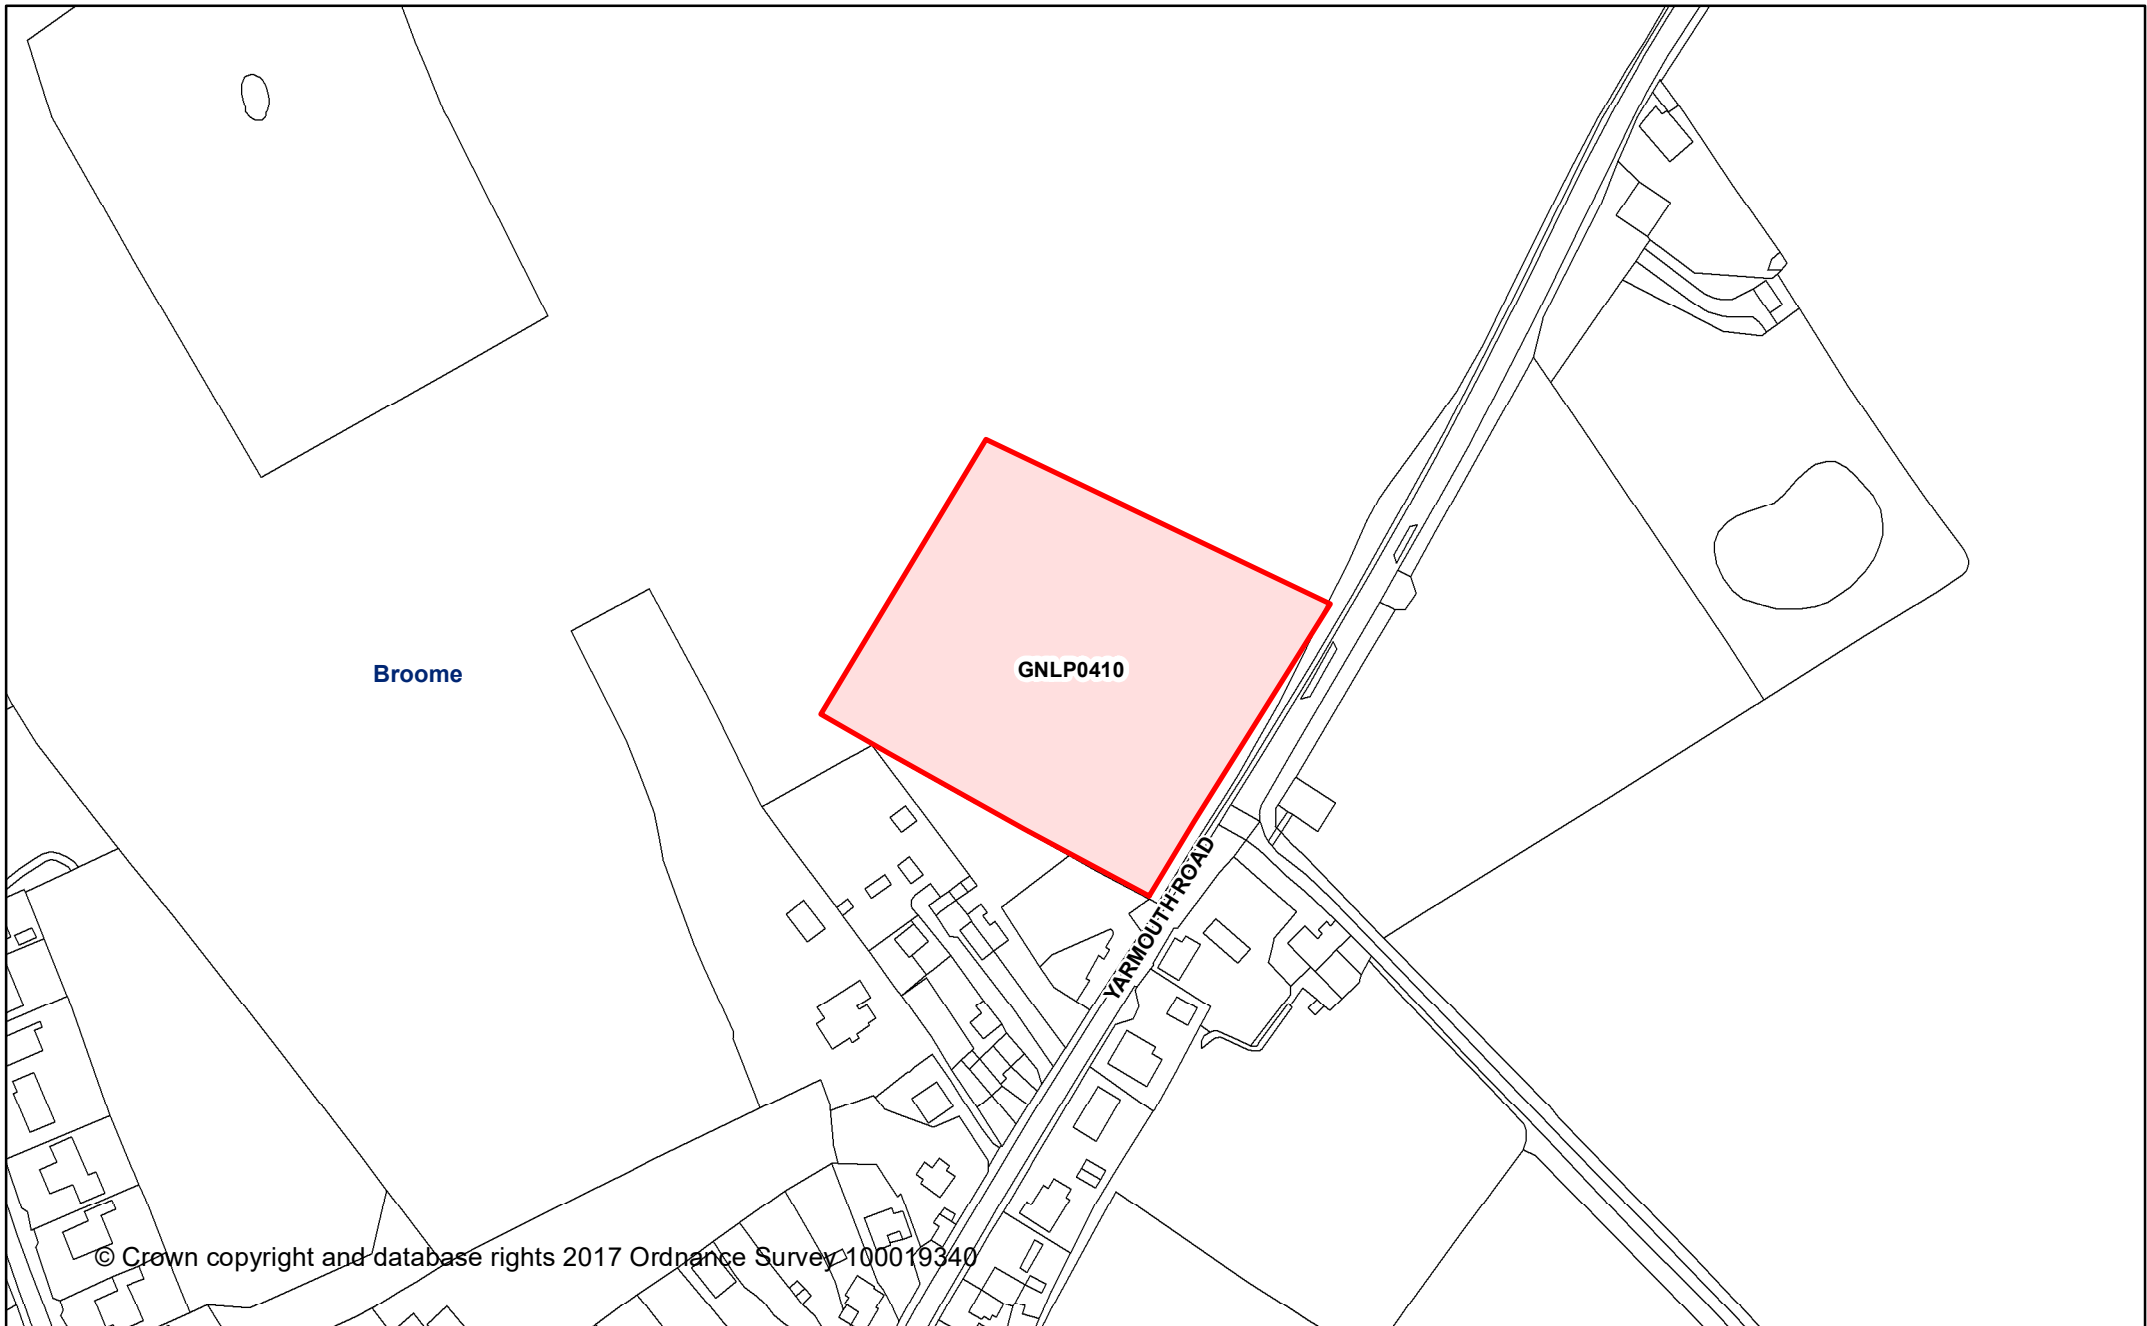

© Crown copyright and database rights 2017 Ordnance Survey 100019340

© Crown copyright and database rights 2017 Ordnance Survey 100019340

**Greater Norwich Local Plan**

**Broome**  
**GNL0410**  
**Old Yarmouth Rd Broome**

Date created:  
31-03-2017

**Legend** 1:2,000

 Parish Boundary

Ditchingham

Broome

GNL0346

YARMOUTH ROAD

© Crown copyright and database rights 2017 Ordnance Survey 100019340

**Greater Norwich Local Plan**

**Broome  
GNL0346**

**Land north of Old Yarmouth Road**

Date created:  
31-03-2017

**Legend** 1:2,000

 Parish Boundary