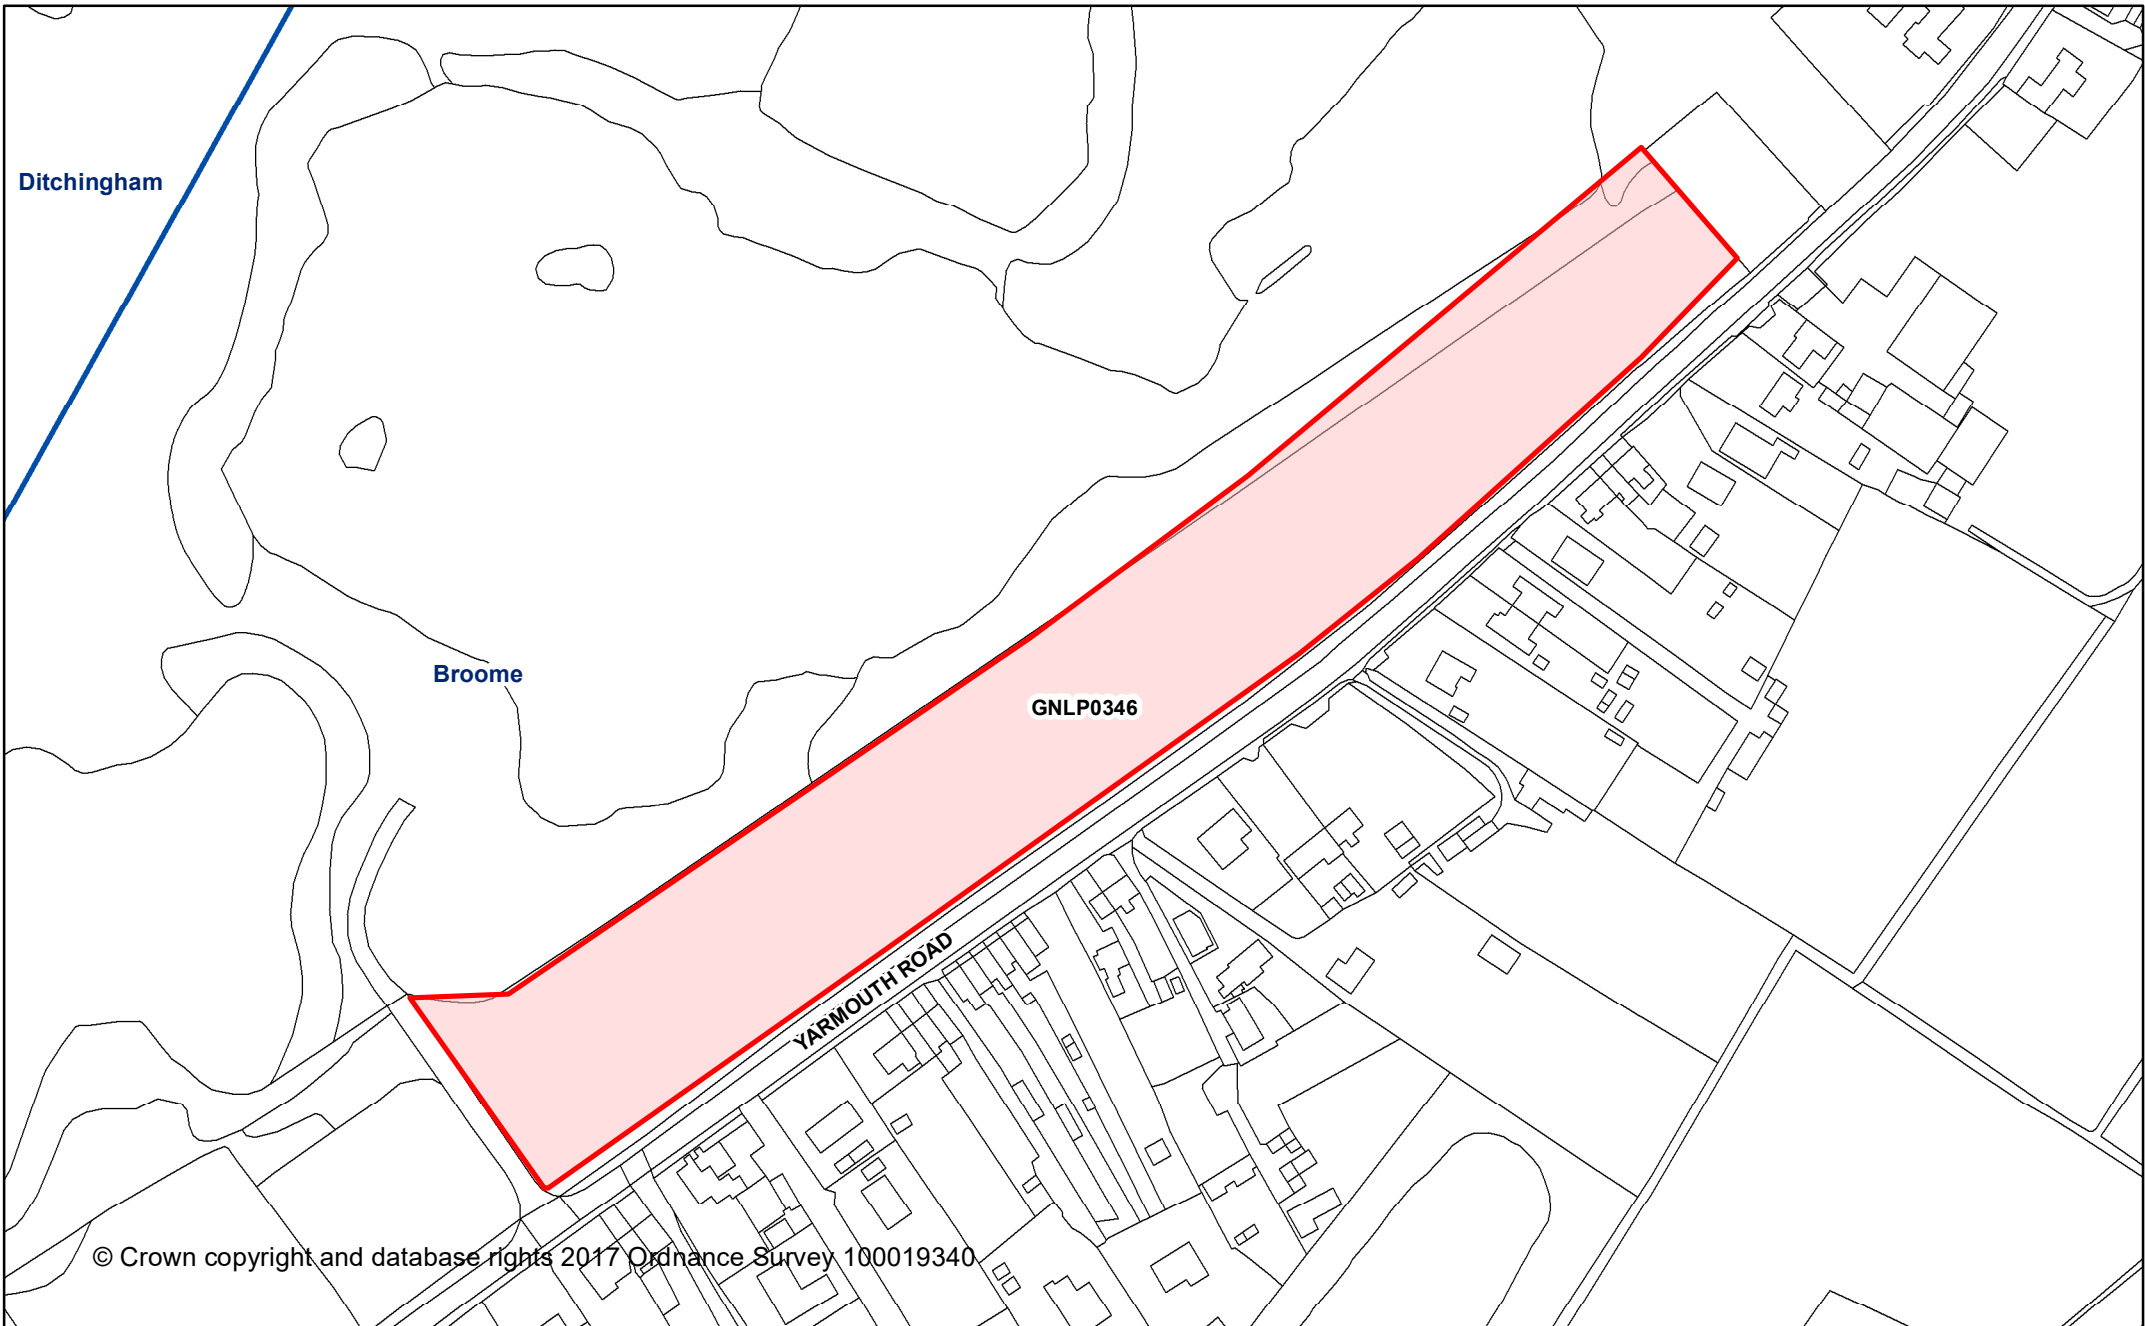

© Crown copyright and database rights 2017 Ordnance Survey 100019340

© Crown copyright and database rights 2017 Ordnance Survey 100019340

**Greater Norwich Local Plan**

**Broome**  
**GNL0410**  
**Old Yarmouth Rd Broome**

Date created:  
31-03-2017

**Legend** 1:2,000

 Parish Boundary

Ditchingham

Broome

GNL0346

YARMOUTH ROAD

© Crown copyright and database rights 2017 Ordnance Survey 100019340

**Greater Norwich Local Plan**

**Broome  
GNL0346**

**Land north of Old Yarmouth Road**

Date created:  
31-03-2017

**Legend** 1:2,000

 Parish Boundary