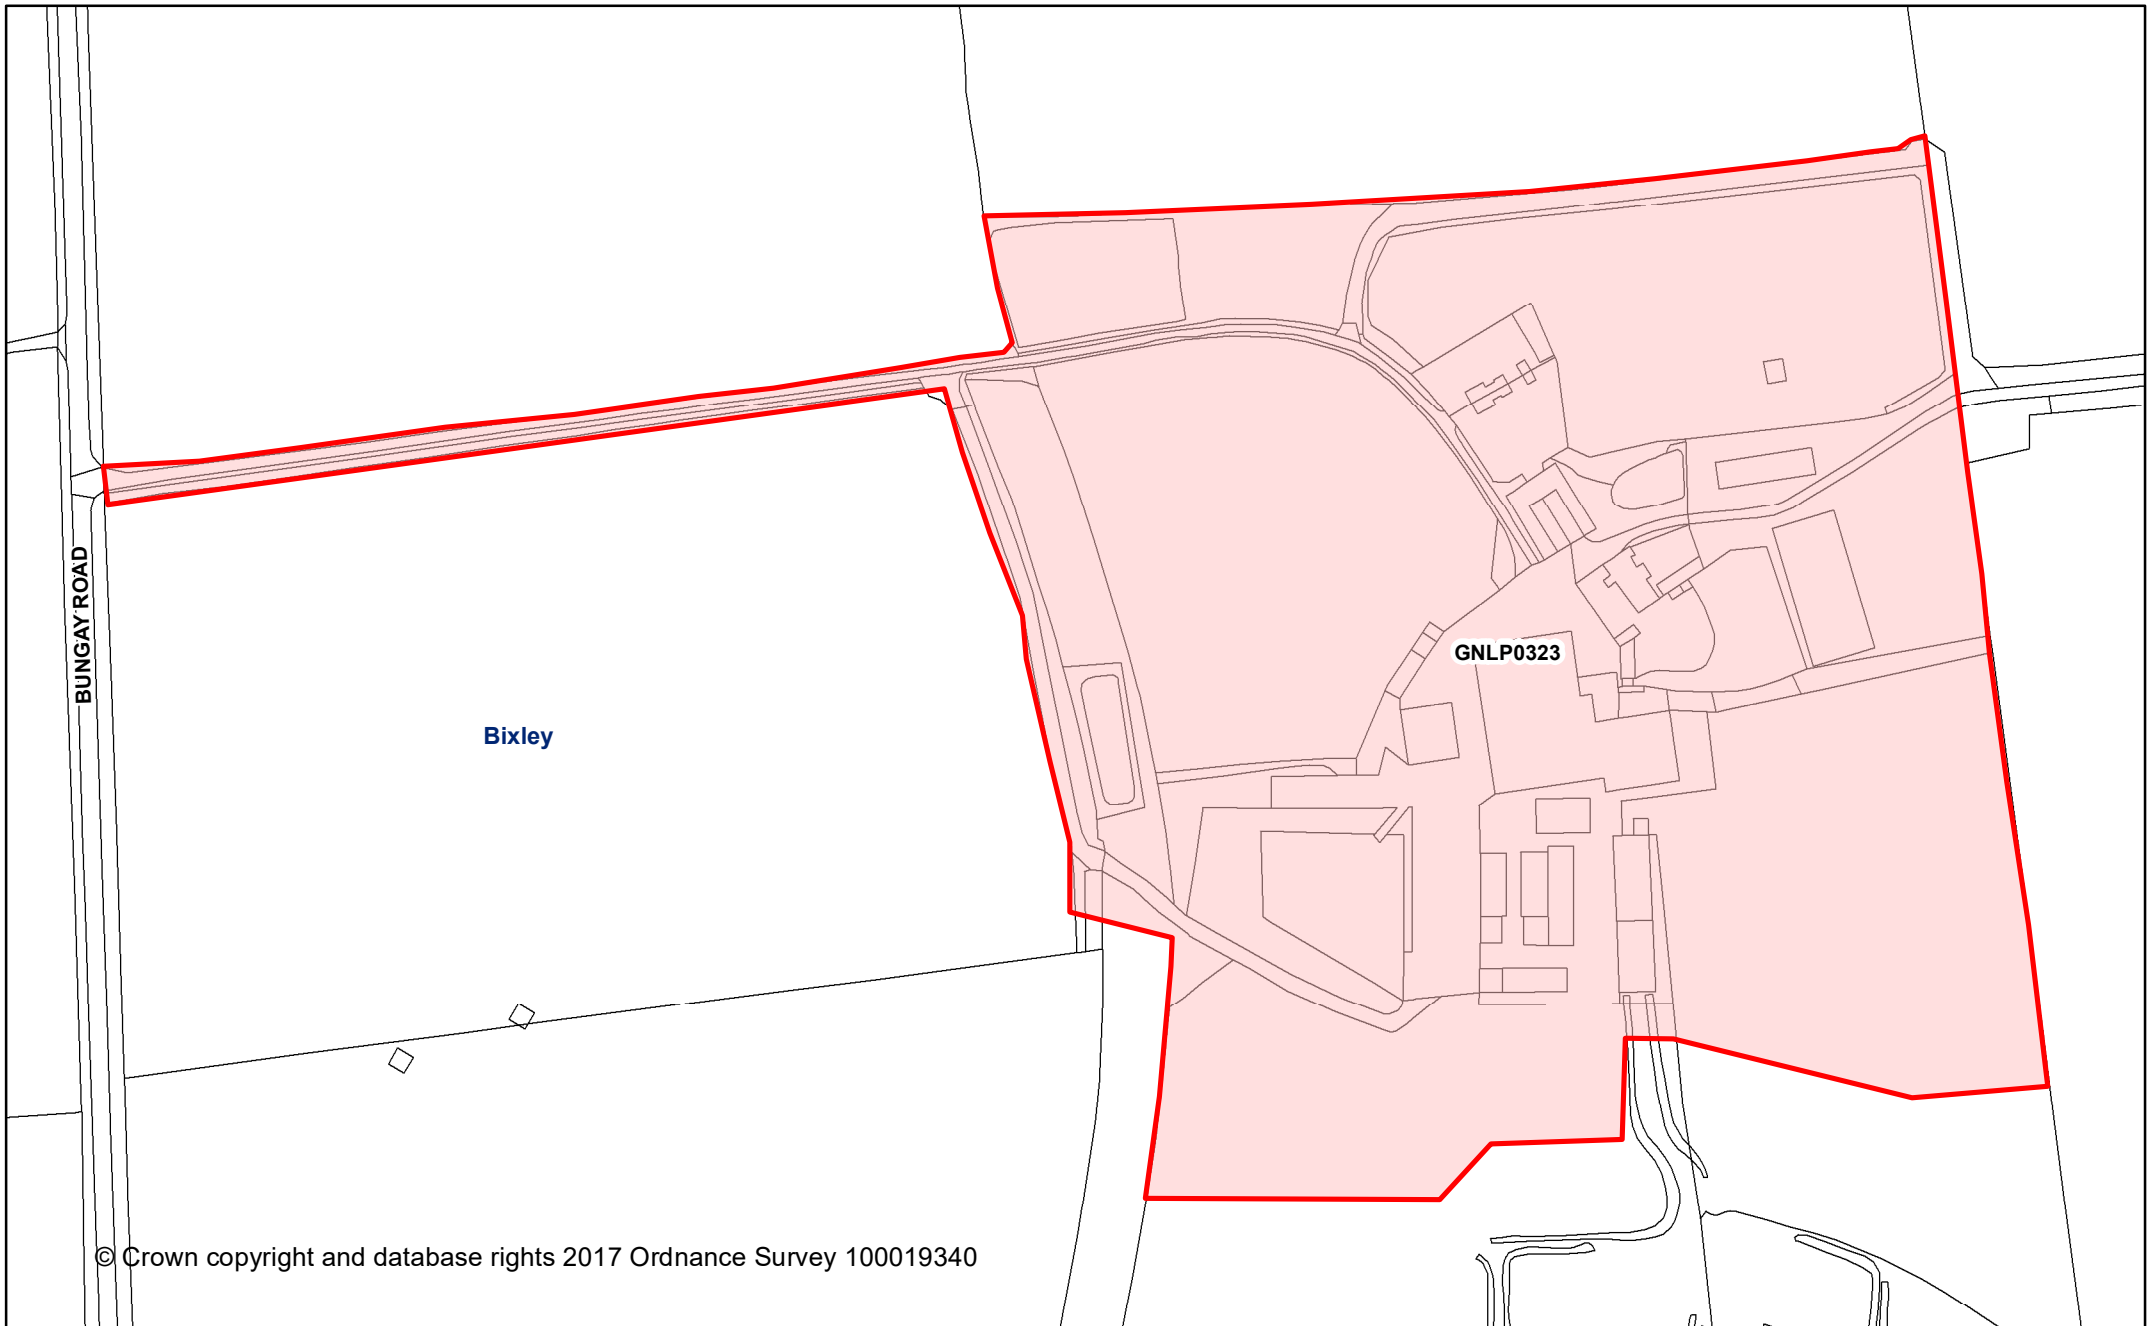

© Crown copyright and database rights 2017 Ordnance Survey 100019340

Greater Norwich Local Plan

Bixley

Legend

 ParishesBoundary

Date created:
31-03-2017

1:17,517

This map was made by the Norfolk County Council Information Exploitation Team gis@norfolk.gov.uk

© Crown copyright and database rights 2017 Ordnance Survey 100019340

Greater Norwich Local Plan

Bixley
GNLP0485
Land north of Caistor Lane

Date created:
 31-03-2017

Legend 1:5,012
 [Blue Outline] Parish Boundary

This map was made by the Norfolk County Council Information Exploitation Team gis@norfolk.gov.uk

© Crown copyright and database rights 2017 Ordnance Survey 100019340

Greater Norwich Local Plan

This map was made by the Norfolk County Council Information Exploitation Team gis@norfolk.gov.uk

Bixley
GNLP0323
Park Farm, Bungay Road

Date created:
31-03-2017

Legend 1:2,480

 Parish Boundary