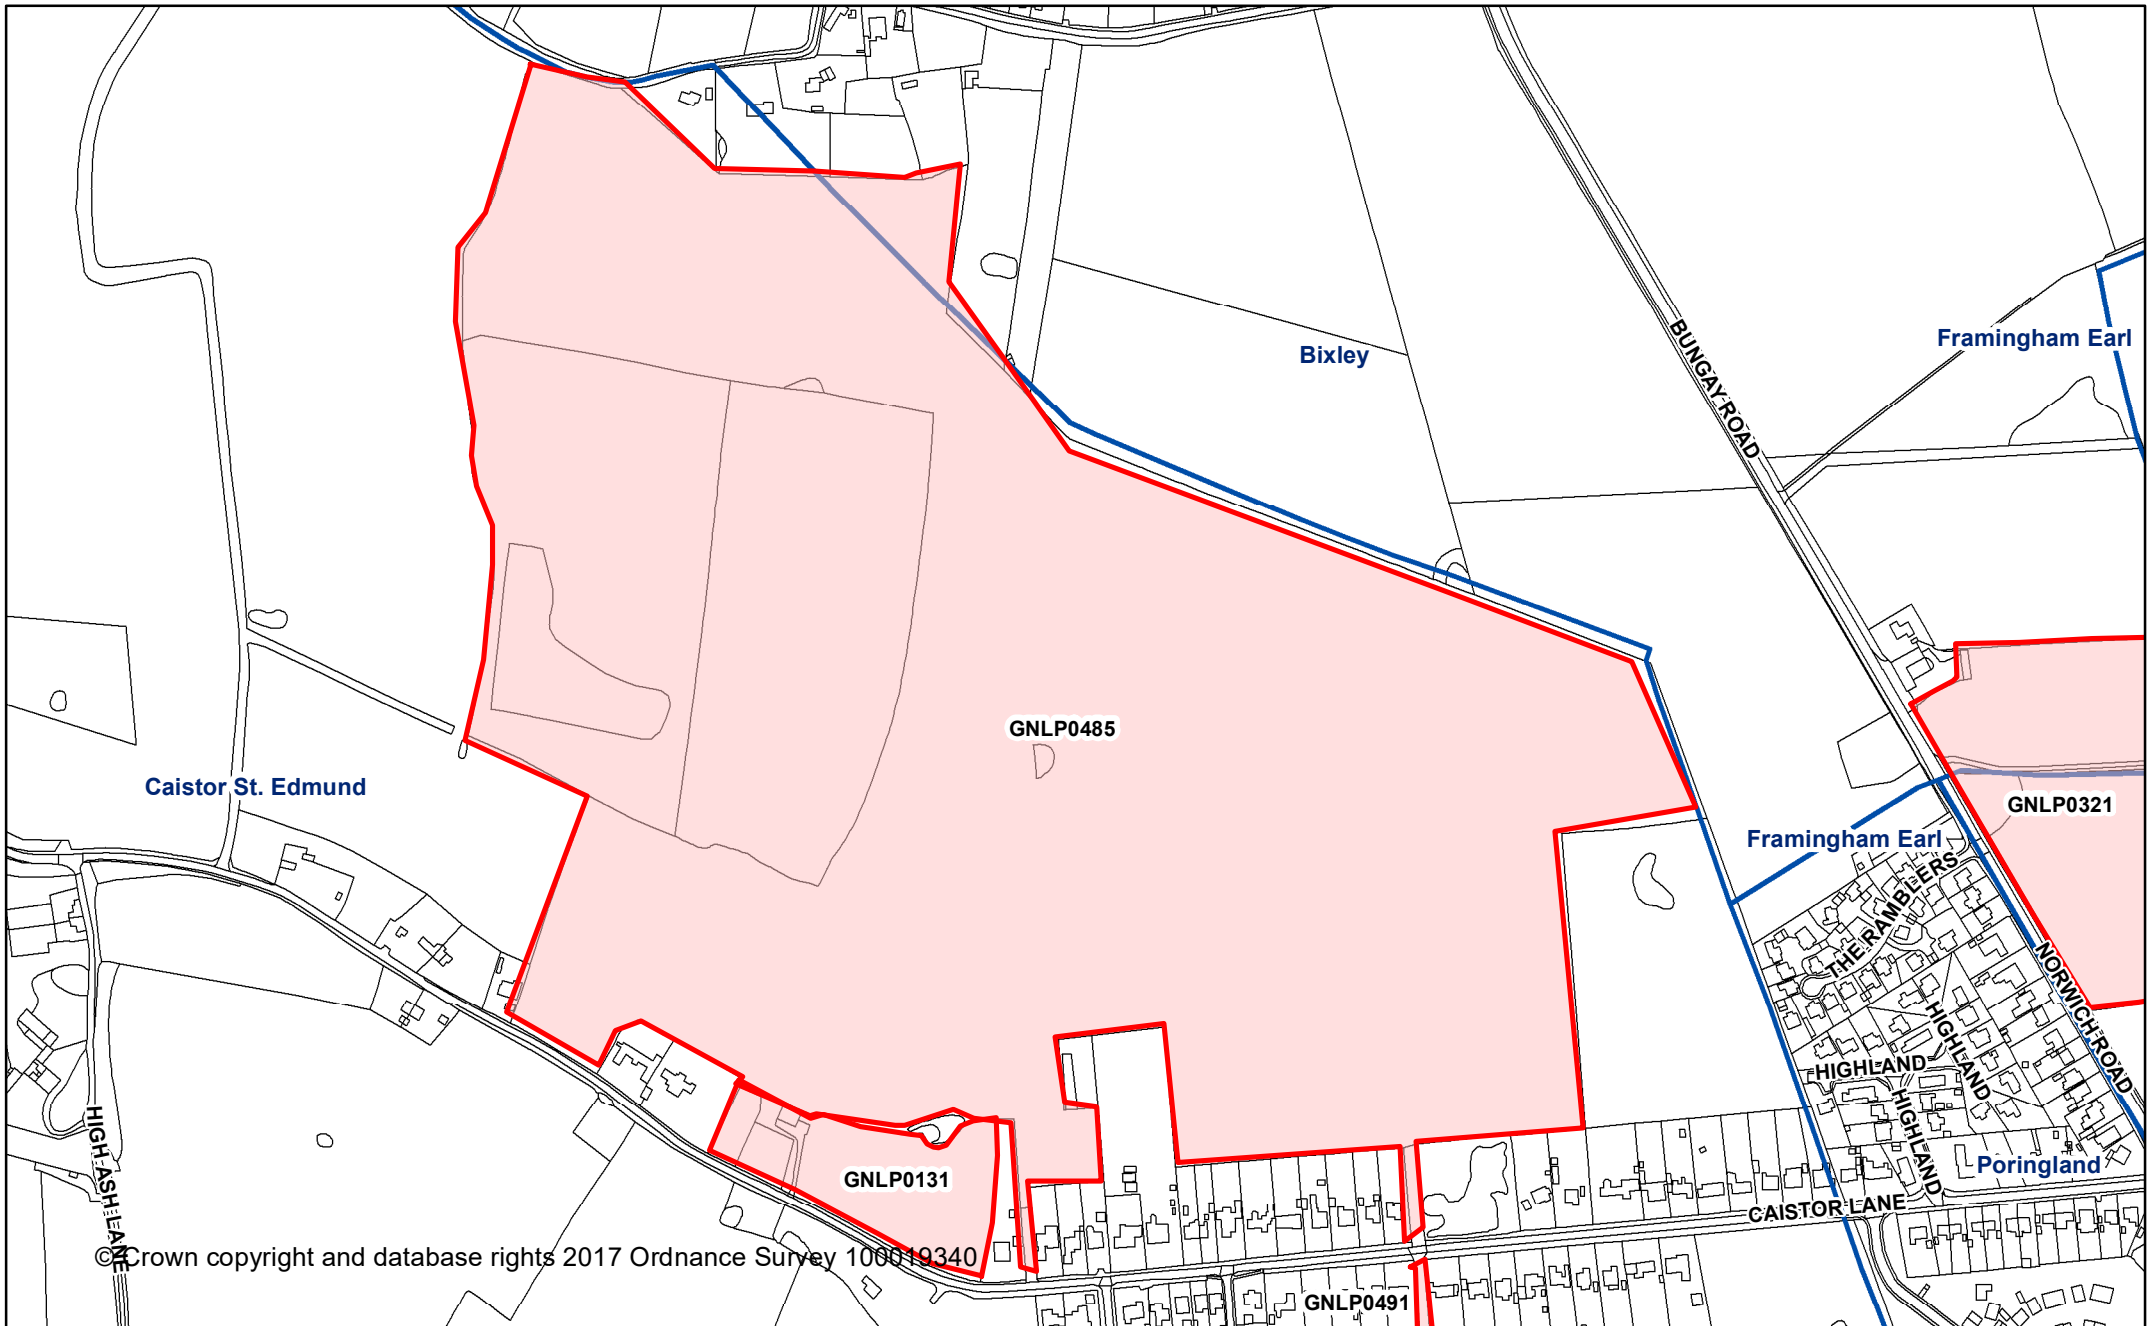

© Crown copyright and database rights 2017 Ordnance Survey 100019340

Greater Norwich Local Plan

Bixley

Legend

 ParishesBoundary

Date created:
31-03-2017

1:17,517

This map was made by the Norfolk County Council Information Exploitation Team gis@norfolk.gov.uk

© Crown copyright and database rights 2017 Ordnance Survey 100019340

Greater Norwich Local Plan

Bixley
GNLP0485
Land north of Caistor Lane

Date created:
 31-03-2017

Legend 1:5,012
 [Blue Outline] Parish Boundary

This map was made by the Norfolk County Council Information Exploitation Team gis@norfolk.gov.uk

© Crown copyright and database rights 2017 Ordnance Survey 100019340

Greater Norwich Local Plan

This map was made by the Norfolk County Council Information Exploitation Team gis@norfolk.gov.uk

Bixley
GNLP0323
Park Farm, Bungay Road

Date created:
31-03-2017

Legend 1:2,480

 Parish Boundary