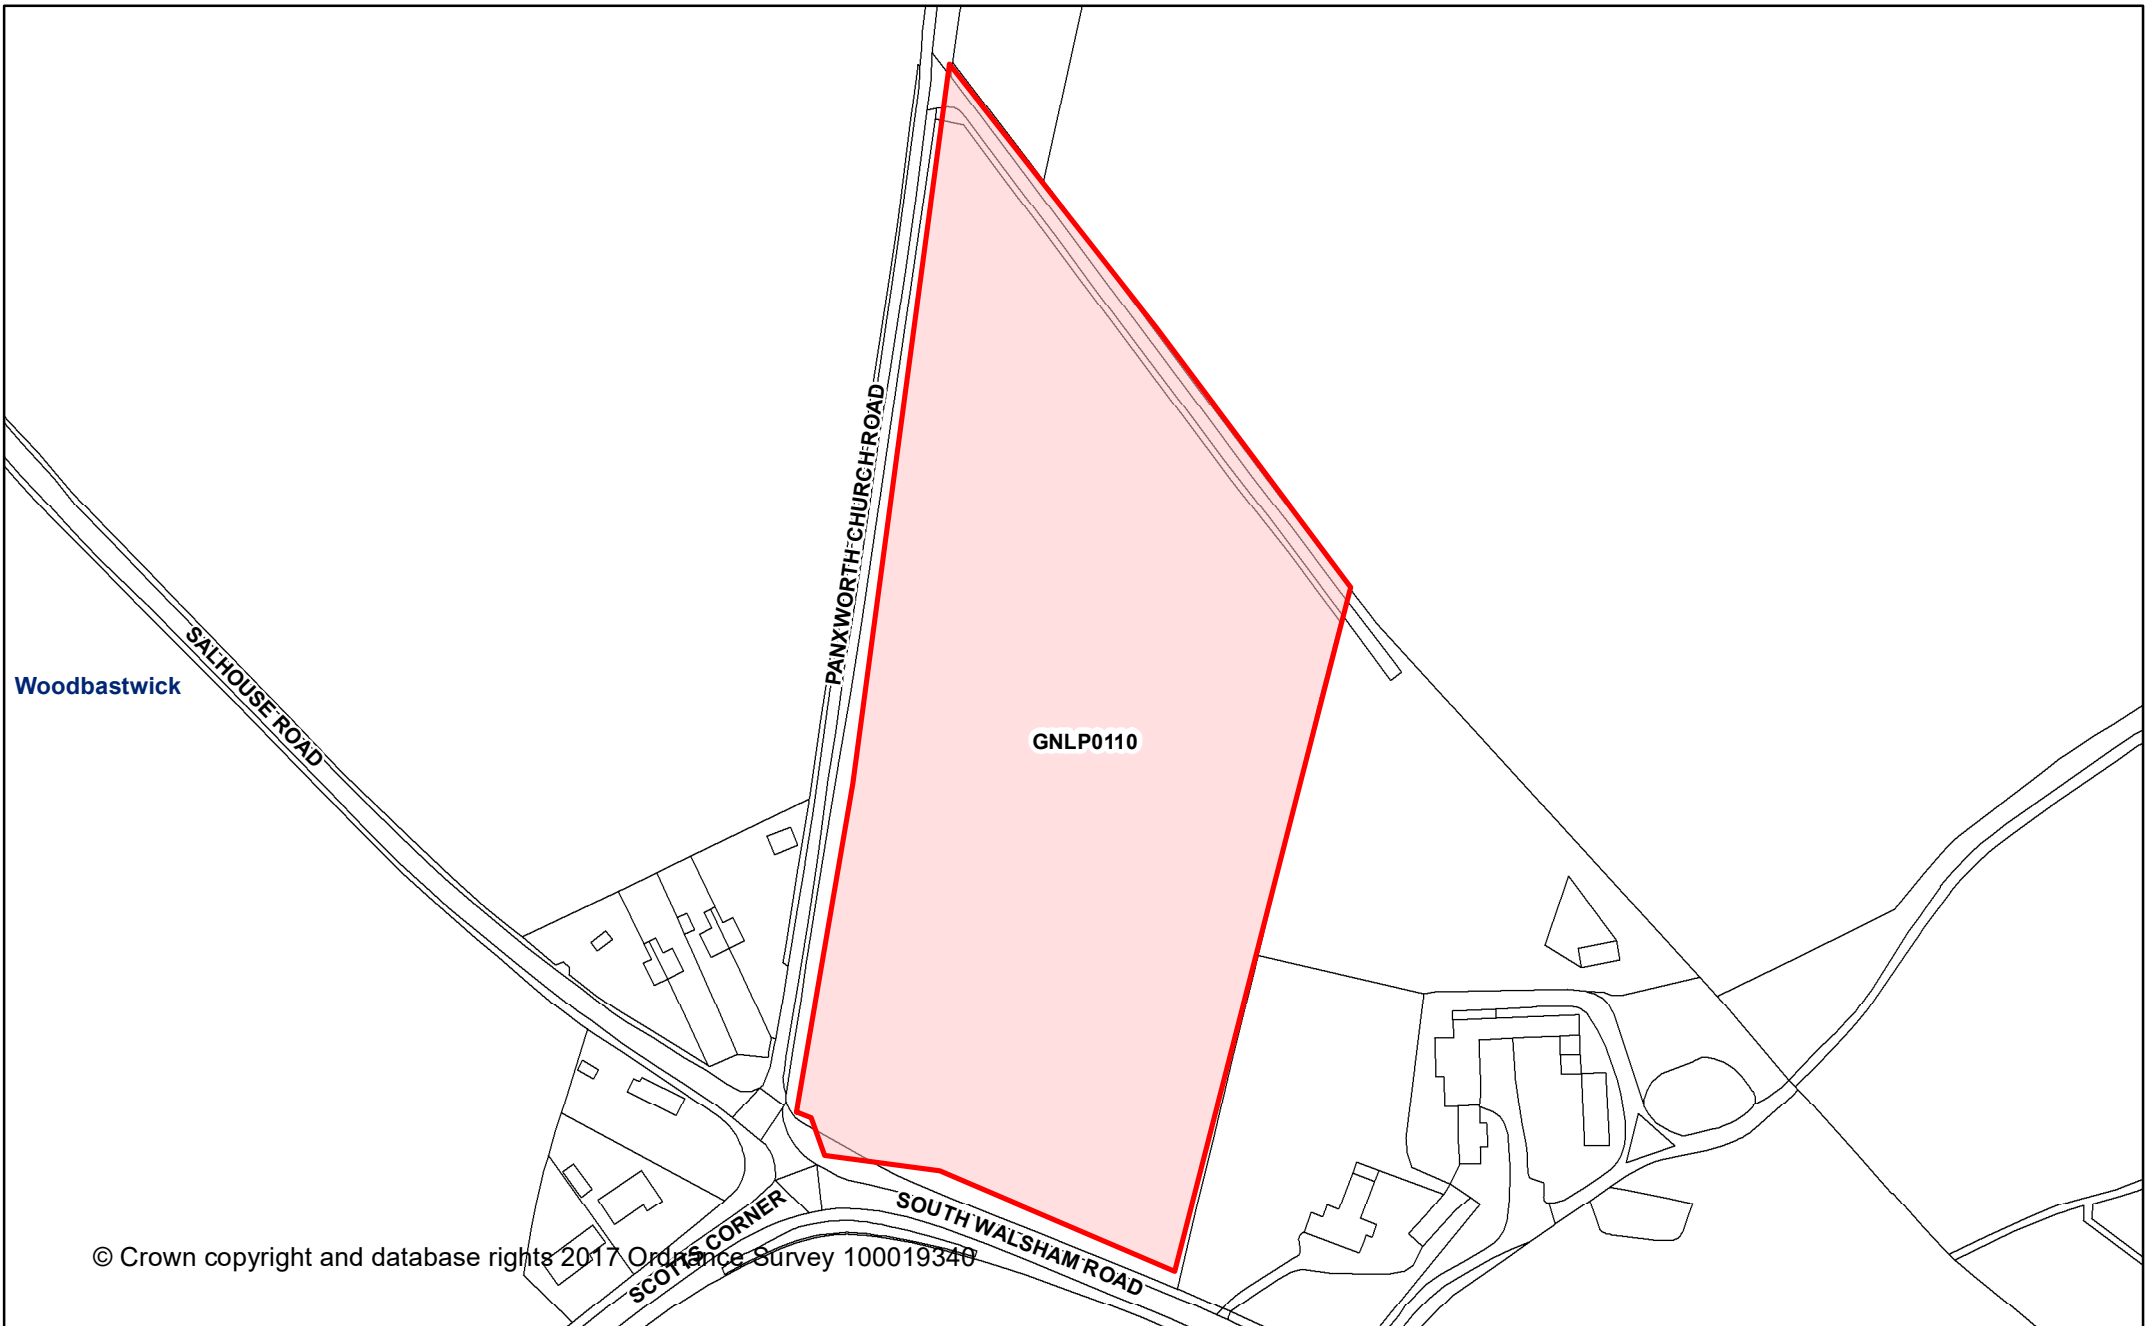

**Woodbastwick
GNLP0157**

Land to the north of Salhouse Road

Date created:
31-03-2017

Legend 1:4,562

 Parish Boundary

Woodbastwick

GNLP0110

© Crown copyright and database rights 2017 Ordnance Survey 100019340

Greater Norwich Local Plan

Woodbastwick
GNLP0110

Land to the East of Panxworth Church Road and B1140

Date created:
31-03-2017

Legend 1:2,068

 Parish Boundary