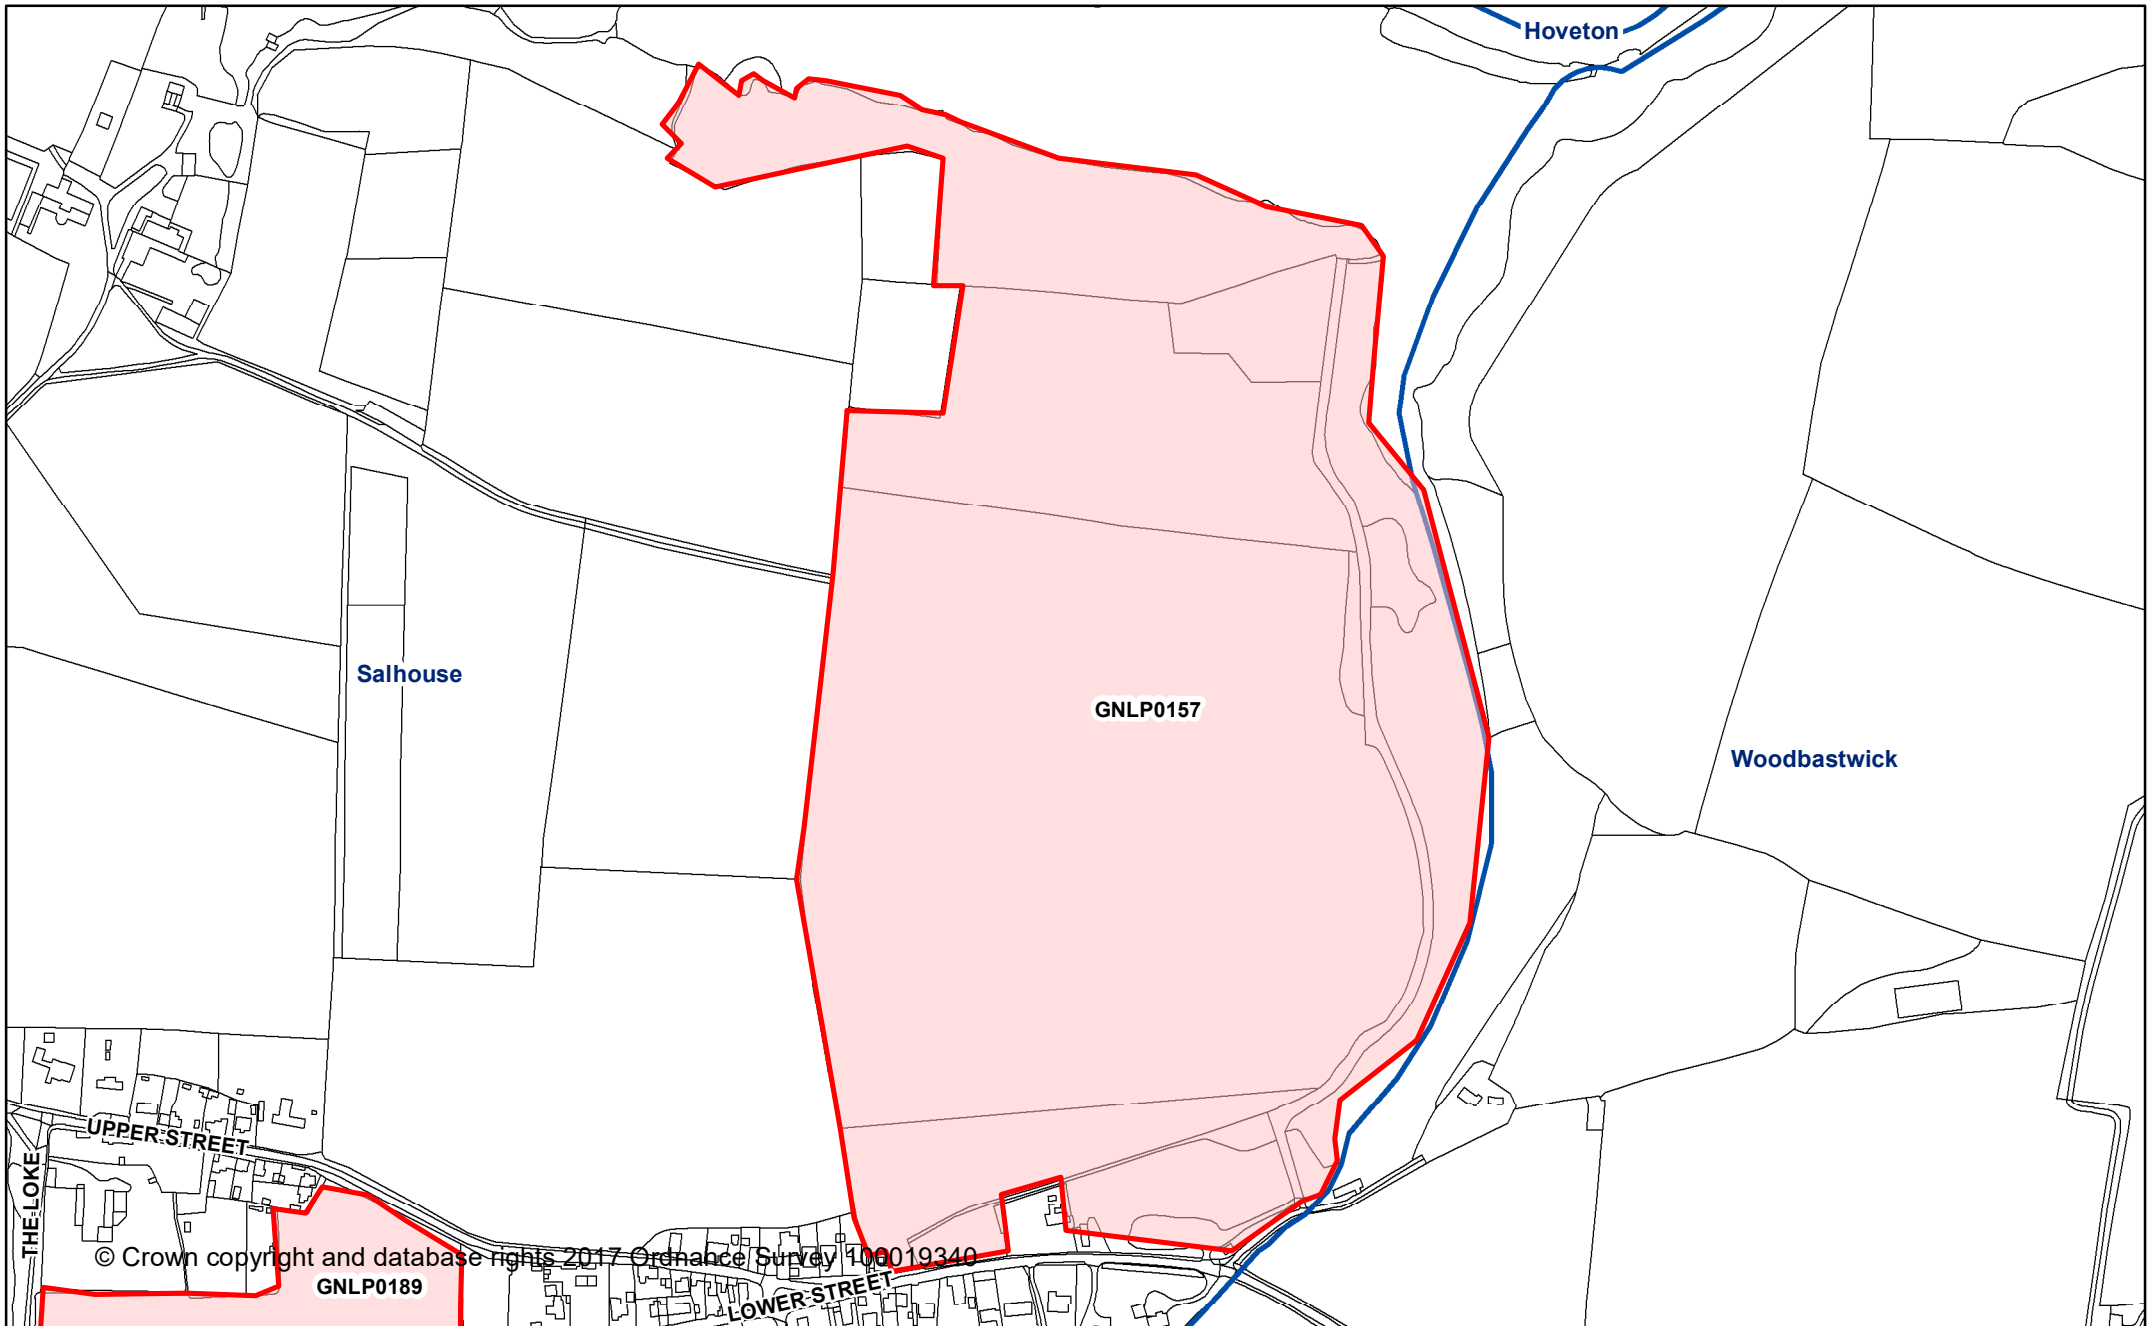

© Crown copyright and database rights 2016 Ordnance Survey 100019340

Greater Norwich Local Plan

Woodbastwick

Legend

 ParishesBoundary

Date created:
31-03-2017

1:33,720

Greater Norwich Local Plan

**Woodbastwick
GNLP0157**

Land to the north of Salhouse Road

Date created:
31-03-2017

Legend 1:4,562

 Parish Boundary

Woodbastwick

GNLP0110

© Crown copyright and database rights 2017 Ordnance Survey 100019340

Greater Norwich Local Plan

Woodbastwick
GNLP0110

Land to the East of Panxworth Church Road and B1140

Date created:
31-03-2017

Legend 1:2,068

 Parish Boundary