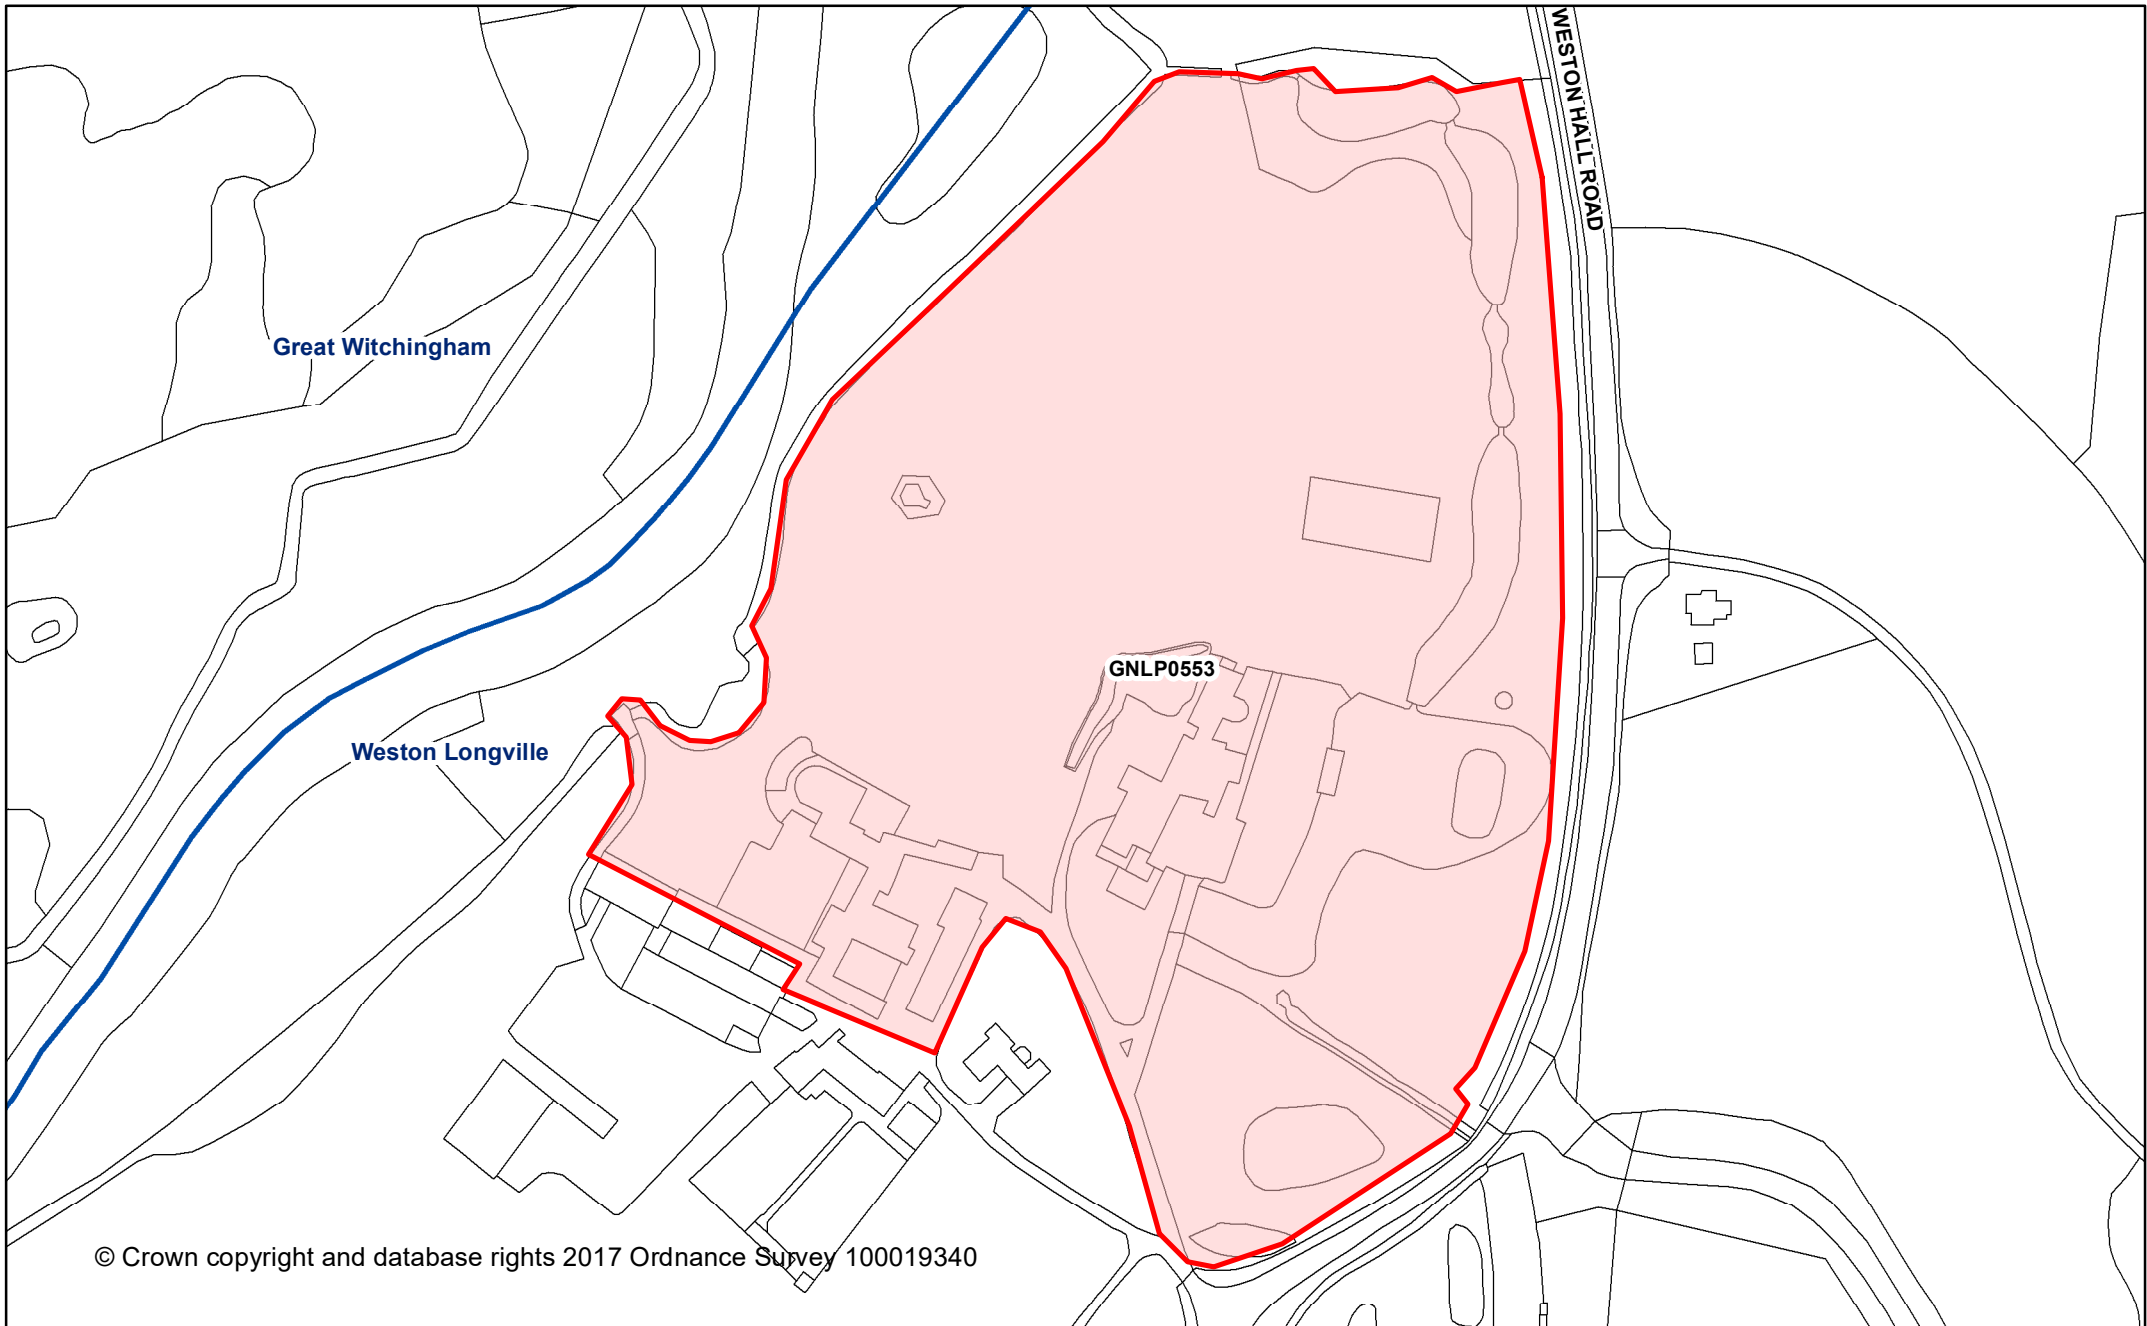

Greater Norwich Local Plan

Weston Longville

**Legend**

 ParishesBoundary

Date created:  
31-03-2017

1:32,261

© Crown copyright and database rights 2017 Ordnance Survey 100019340

**Greater Norwich Local Plan**

Weston Longville  
GNLP0553  
Weston Hall, Lenwade

Date created:  
31-03-2017

**Legend** 1:2,000

 Parish Boundary