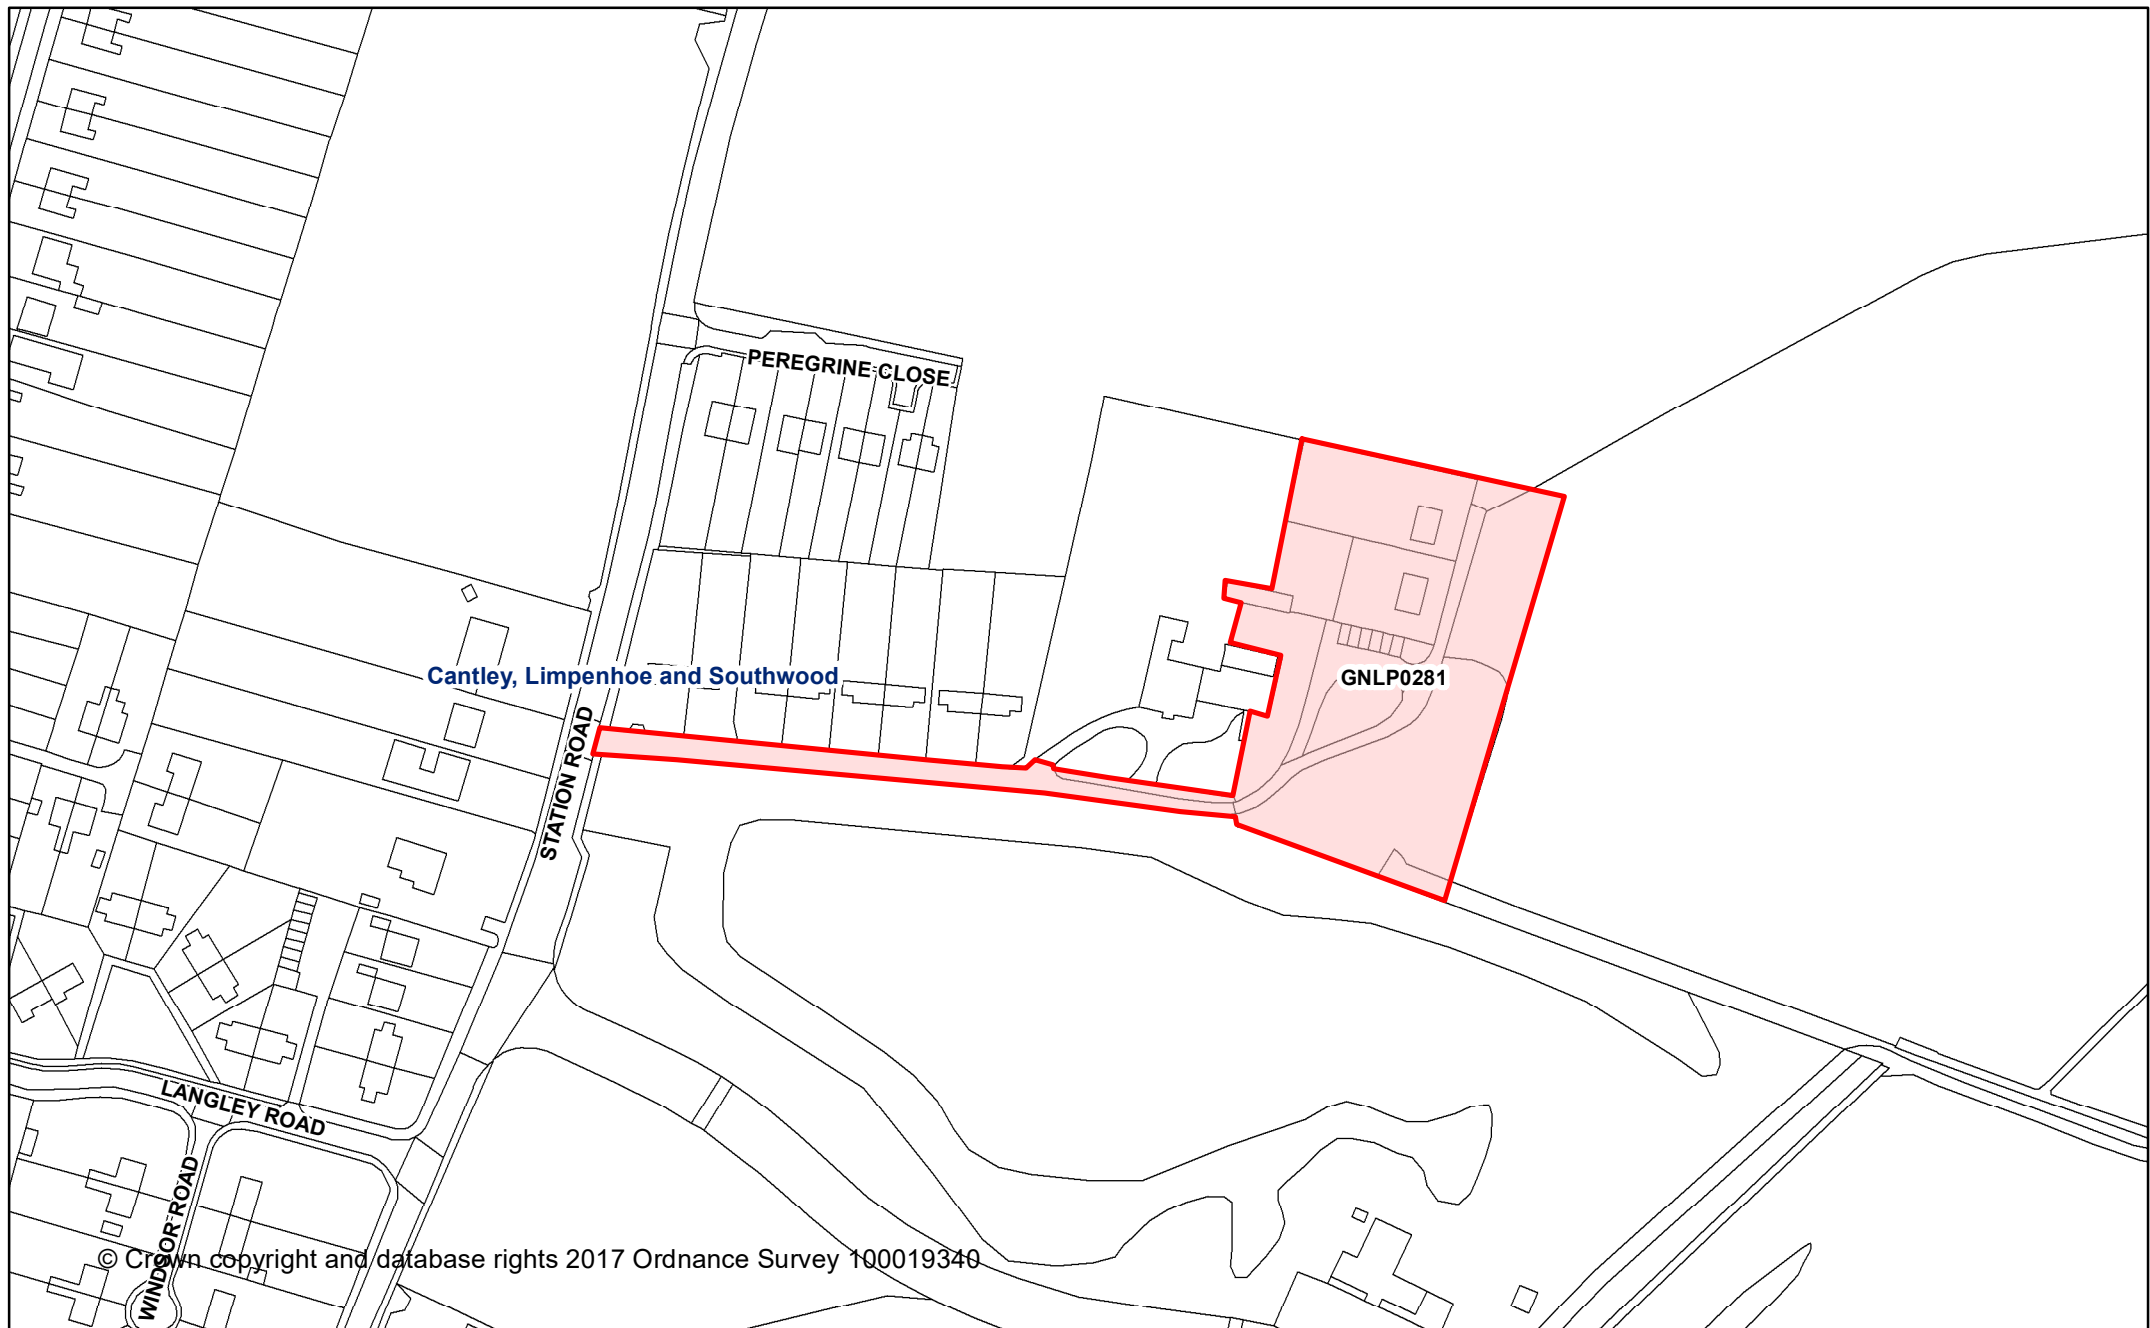

© Crown copyright and database rights 2017 Ordnance Survey 100019340

**Greater Norwich Local Plan**

**Cantley, Limpenhoe and Southwood**

**Legend**

 ParishesBoundary

Date created:  
31-03-2017

1:35,226

Cantley, Limpenhoe and Southwood

GNLP0281

Cantley, Limpenhoe and Southwood  
GNLP0281

The bungalows, garages and stable block, Grange Road

Date created:  
31-03-2017

Legend 1:2,000

 Parish Boundary

Greater Norwich Local Plan

This map was made by the Norfolk County Council Information Exploitation Team gis@norfolk.gov.uk

© Crown copyright and database rights 2017 Ordnance Survey 100019340