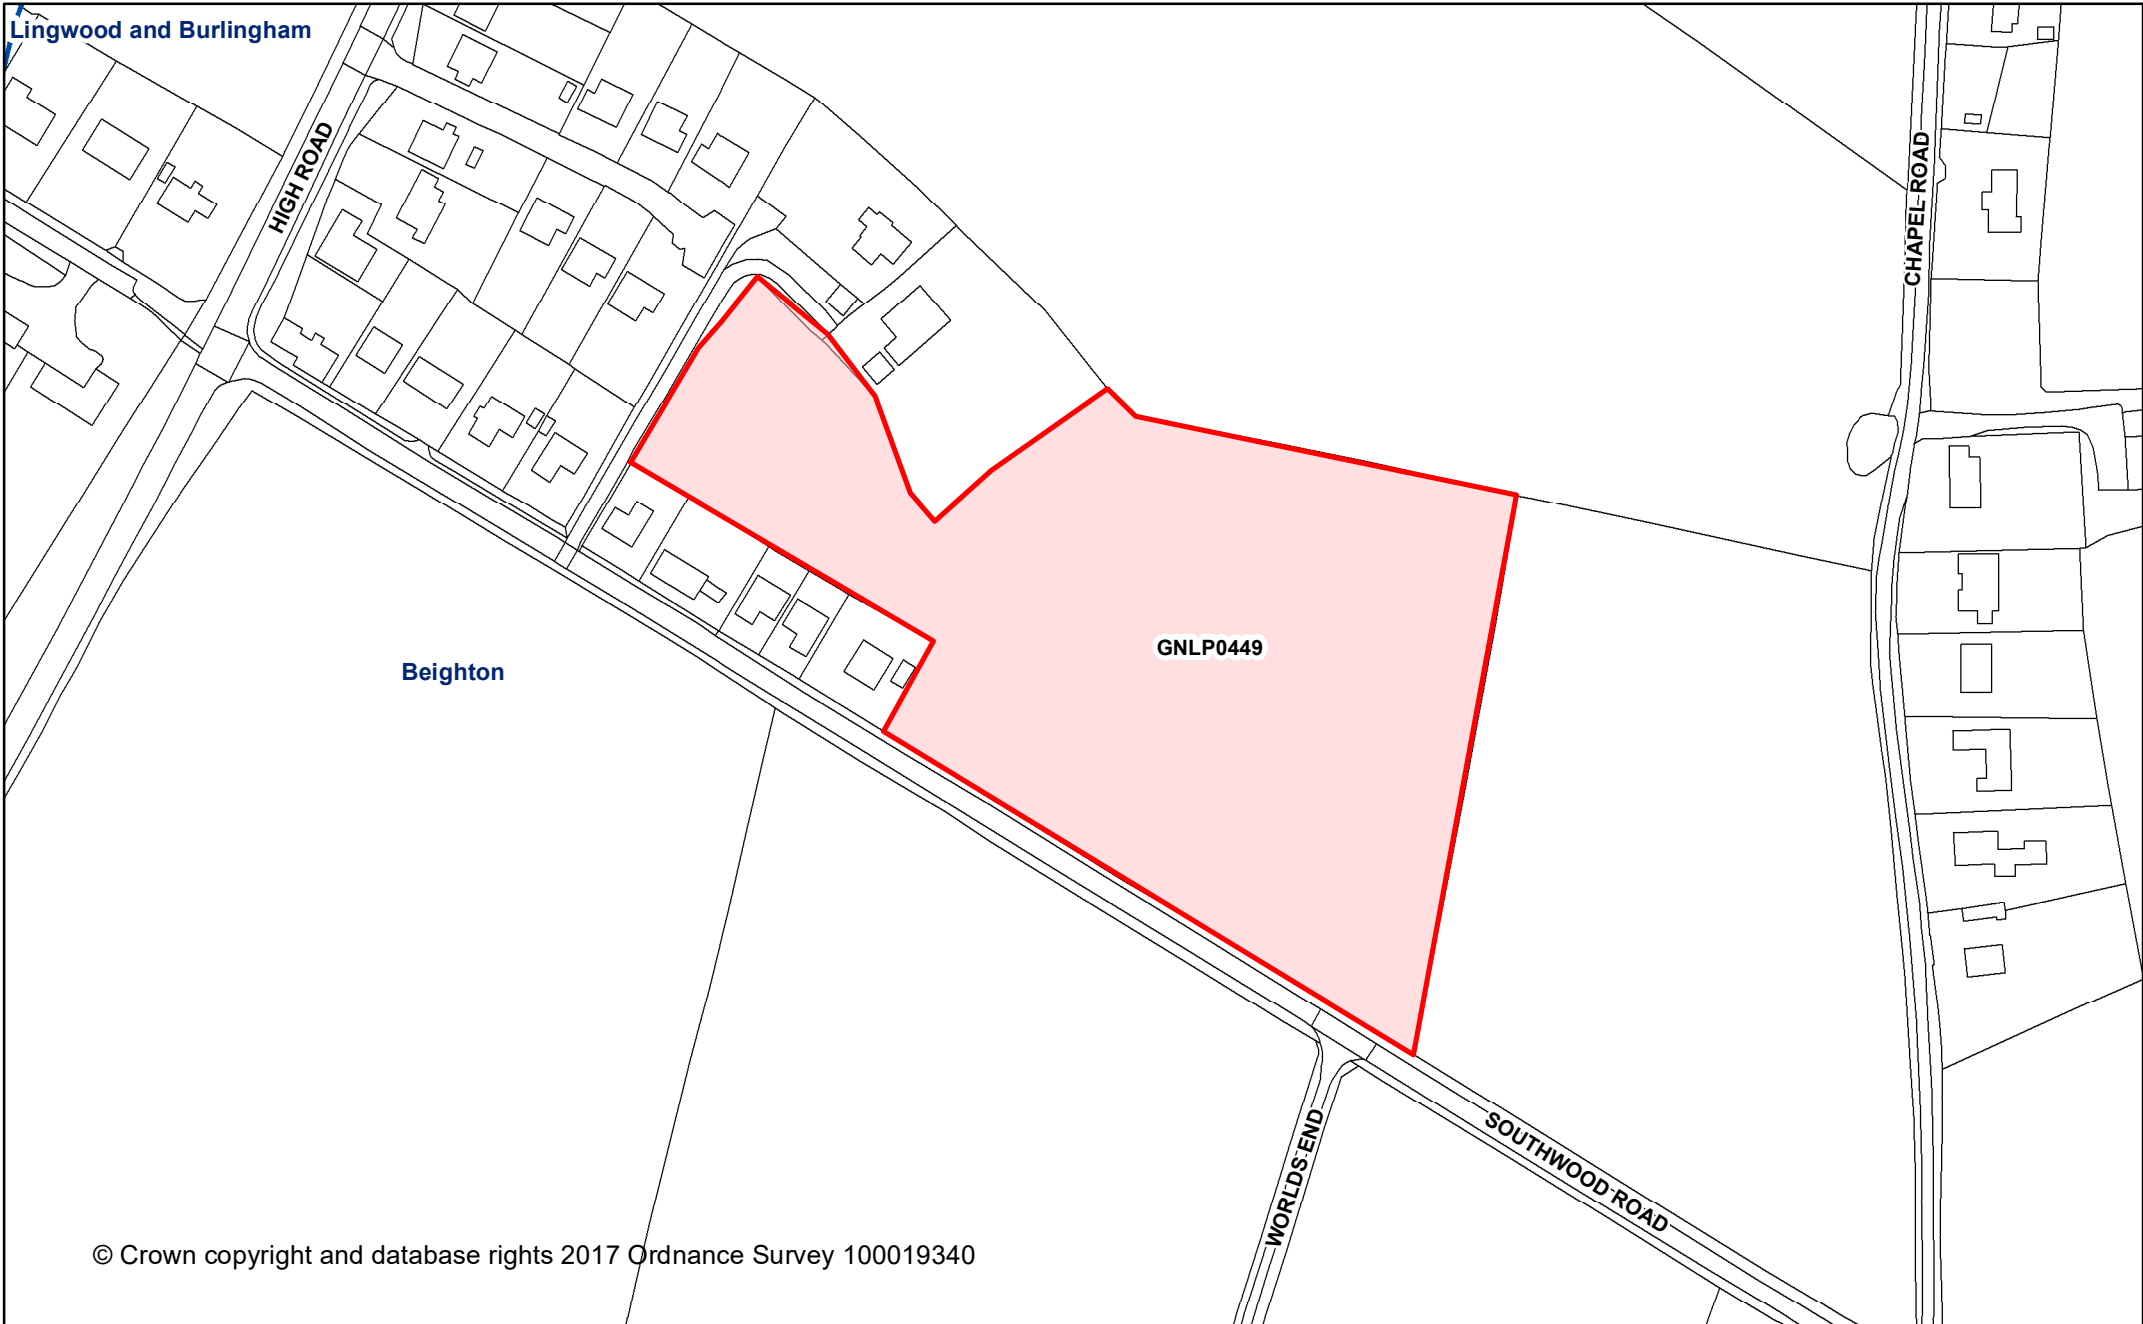

© Crown copyright and database rights 2017 Ordnance Survey 100019340  
**Cantley, Limpenhoe and Southwood**

**Greater Norwich Local Plan**

**Beighton**

**Legend**

 ParishesBoundary

Date created:  
31-03-2017

1:25,525

This map was made by the Norfolk County Council Information Exploitation Team gis@norfolk.gov.uk

© Crown copyright and database rights 2017 Ordnance Survey 100019340

**Greater Norwich Local Plan**

Beighton  
GNLP0449  
Land off Southwood Road

Date created:  
31-03-2017

**Legend** 1:2,000

 Parish Boundary