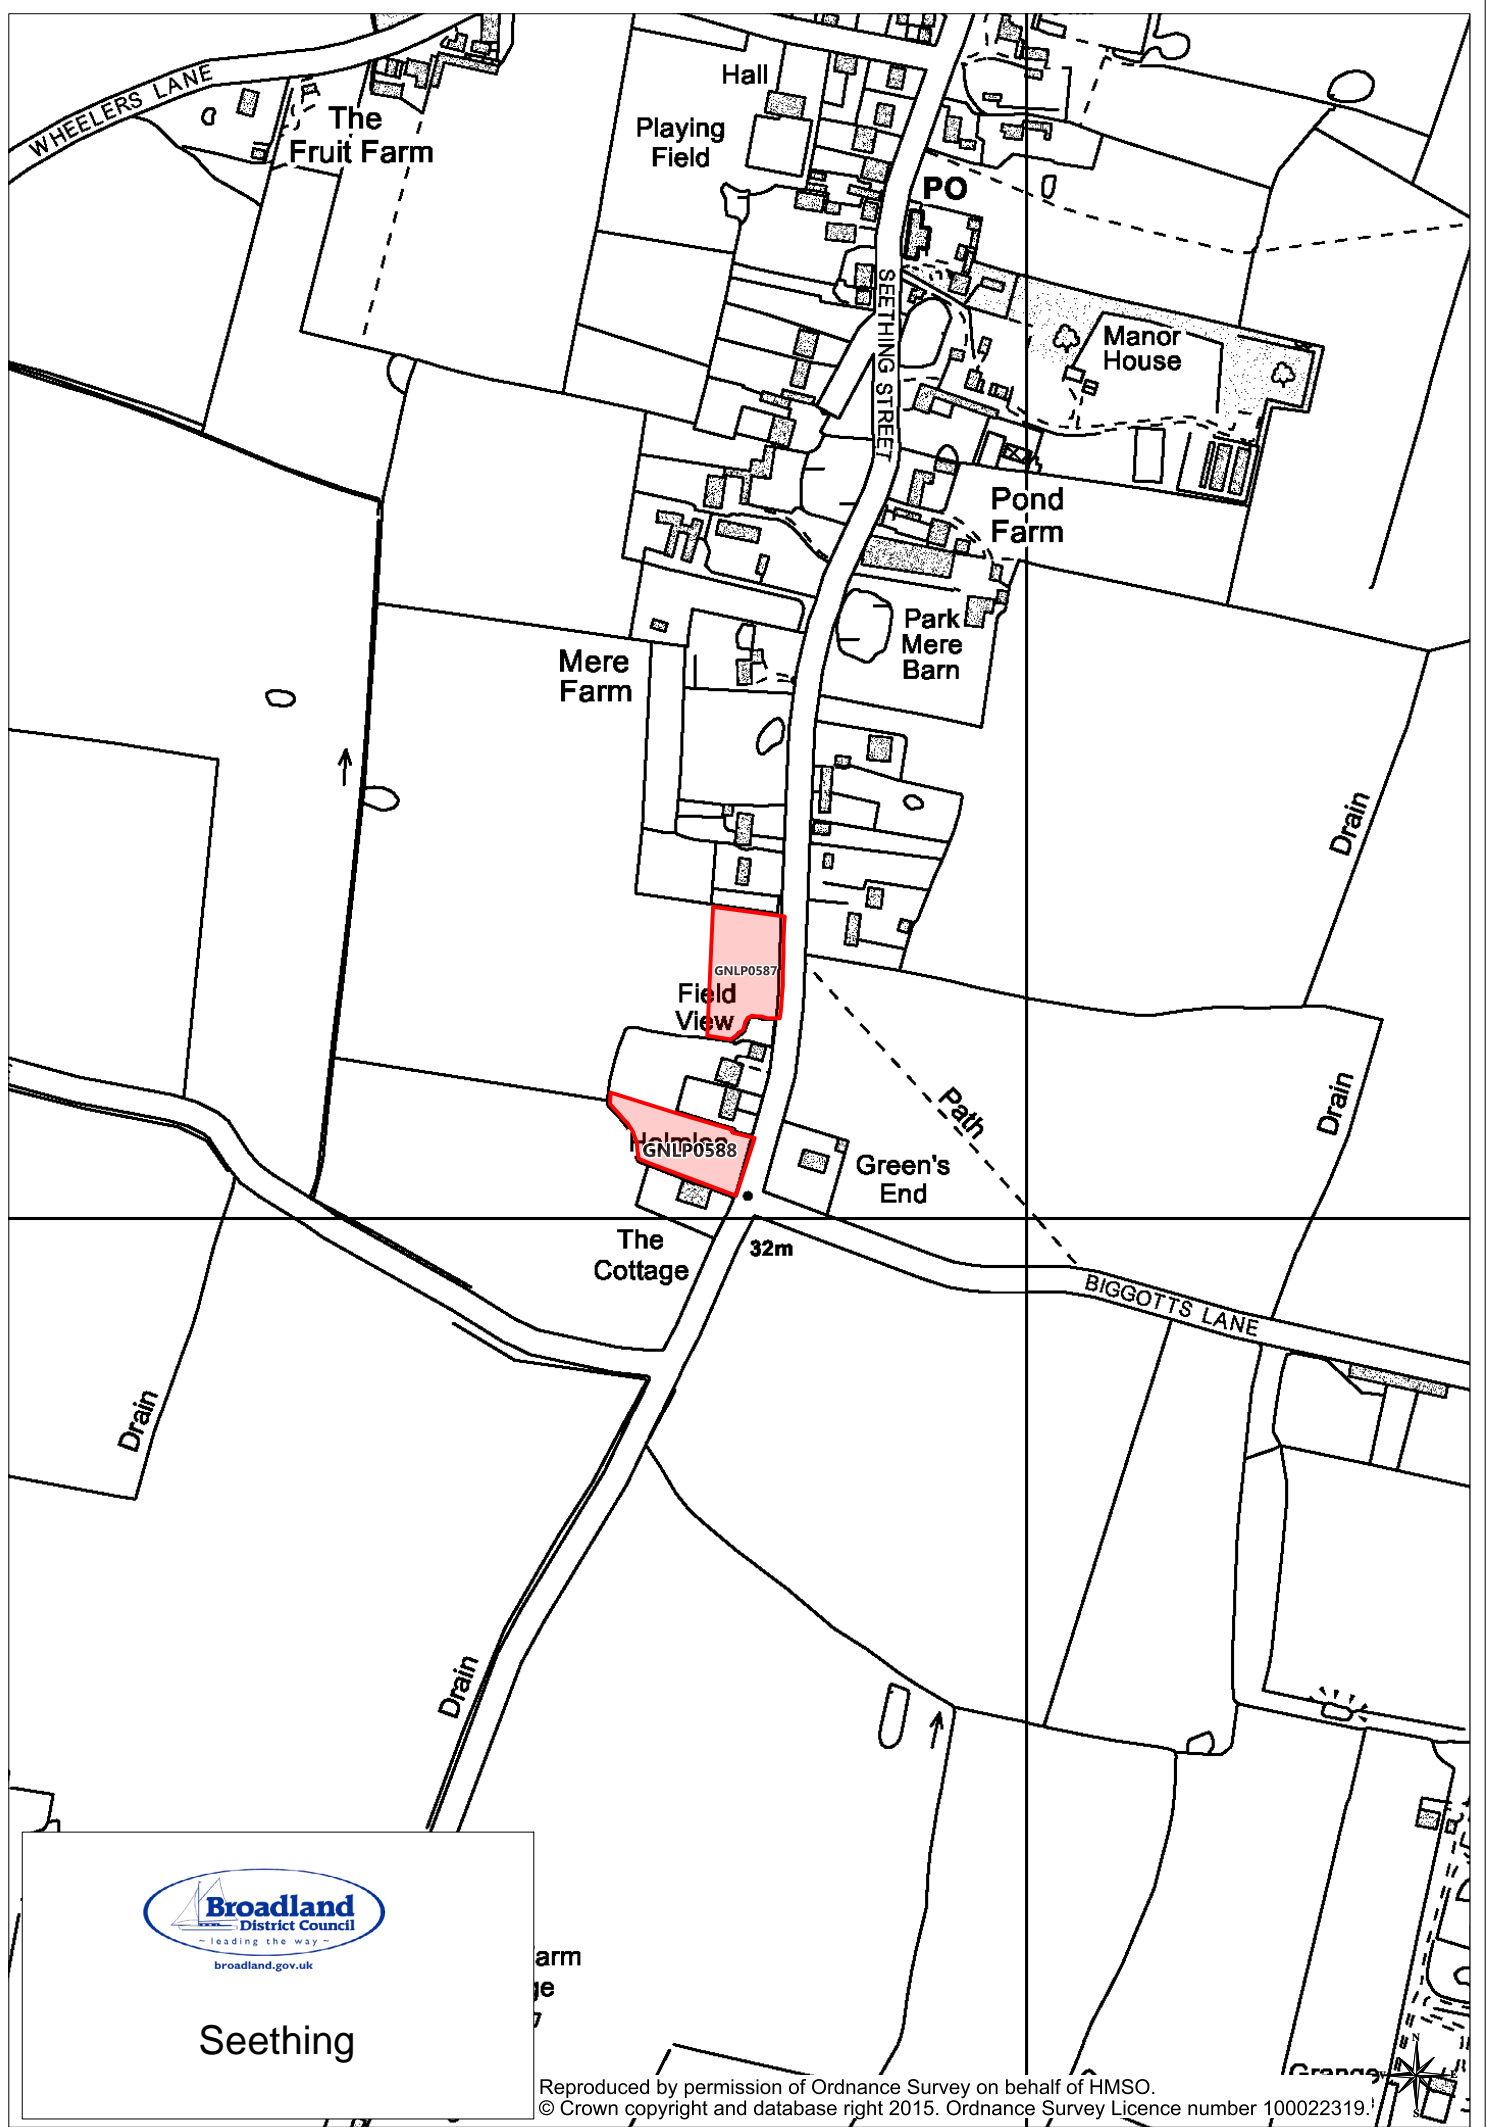

St Faiths Common

Track

Sandy Lane (Track)

School

Pinelands Industrial Estate

GNLP0251

Pye Hum Farm

PYEHURN LANE

**GNL0586**

**Great Witchingham**

Mid Norfolk  
Railway

Warren  
Plantation

Wicklewood  
Bridge

Poultry  
Houses

Cook's  
Terrace

HILL  
SIDE  
CRESCENT

Windmill  
(dis)

51m •

48m

**Broadland**  
District Council  
- leading the way -  
broadland.gov.uk

Wicklewood

# Tivetshall St Margare

Tivetshall St Mary

Seething