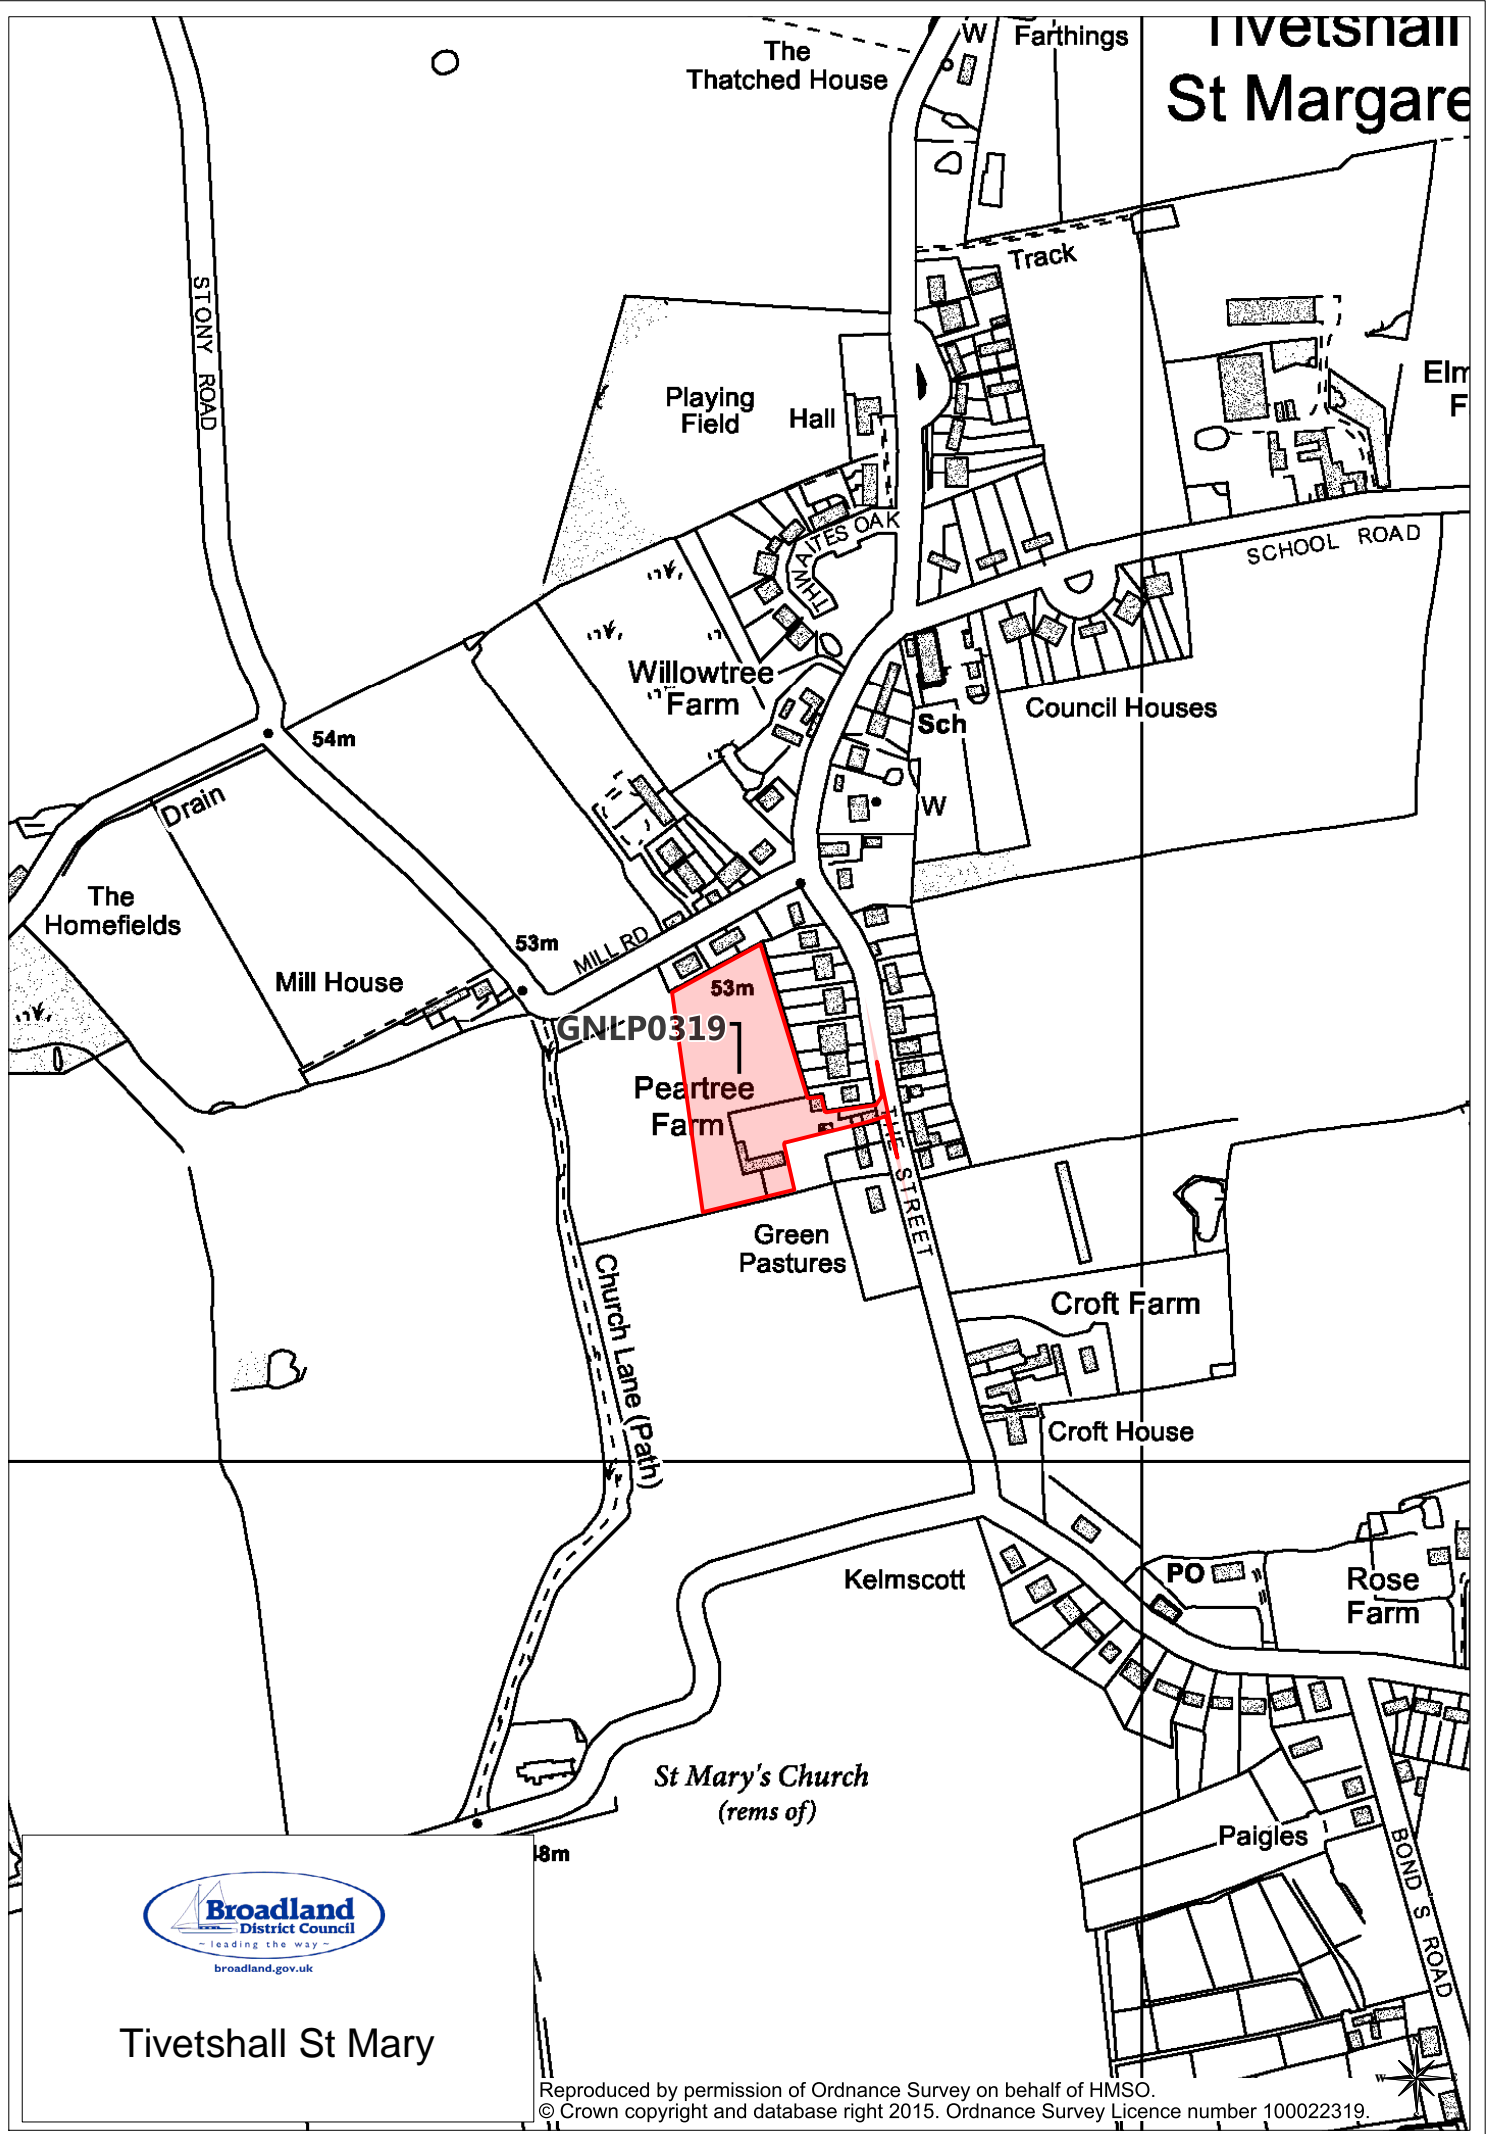

**GNL0586**

**Great Witchingham**

Mid Norfolk  
Railway

Warren  
Plantation

Wicklewood  
Bridge

Poultry  
Houses

Cook's  
Terrace

HILL  
SIDE  
CRESCENT

Windmill  
(dis)

51m •

48m

**Broadland**  
District Council  
- leading the way -  
broadland.gov.uk

Wicklewood

# Tivetshall St Margare

Tivetshall St Mary

Seething