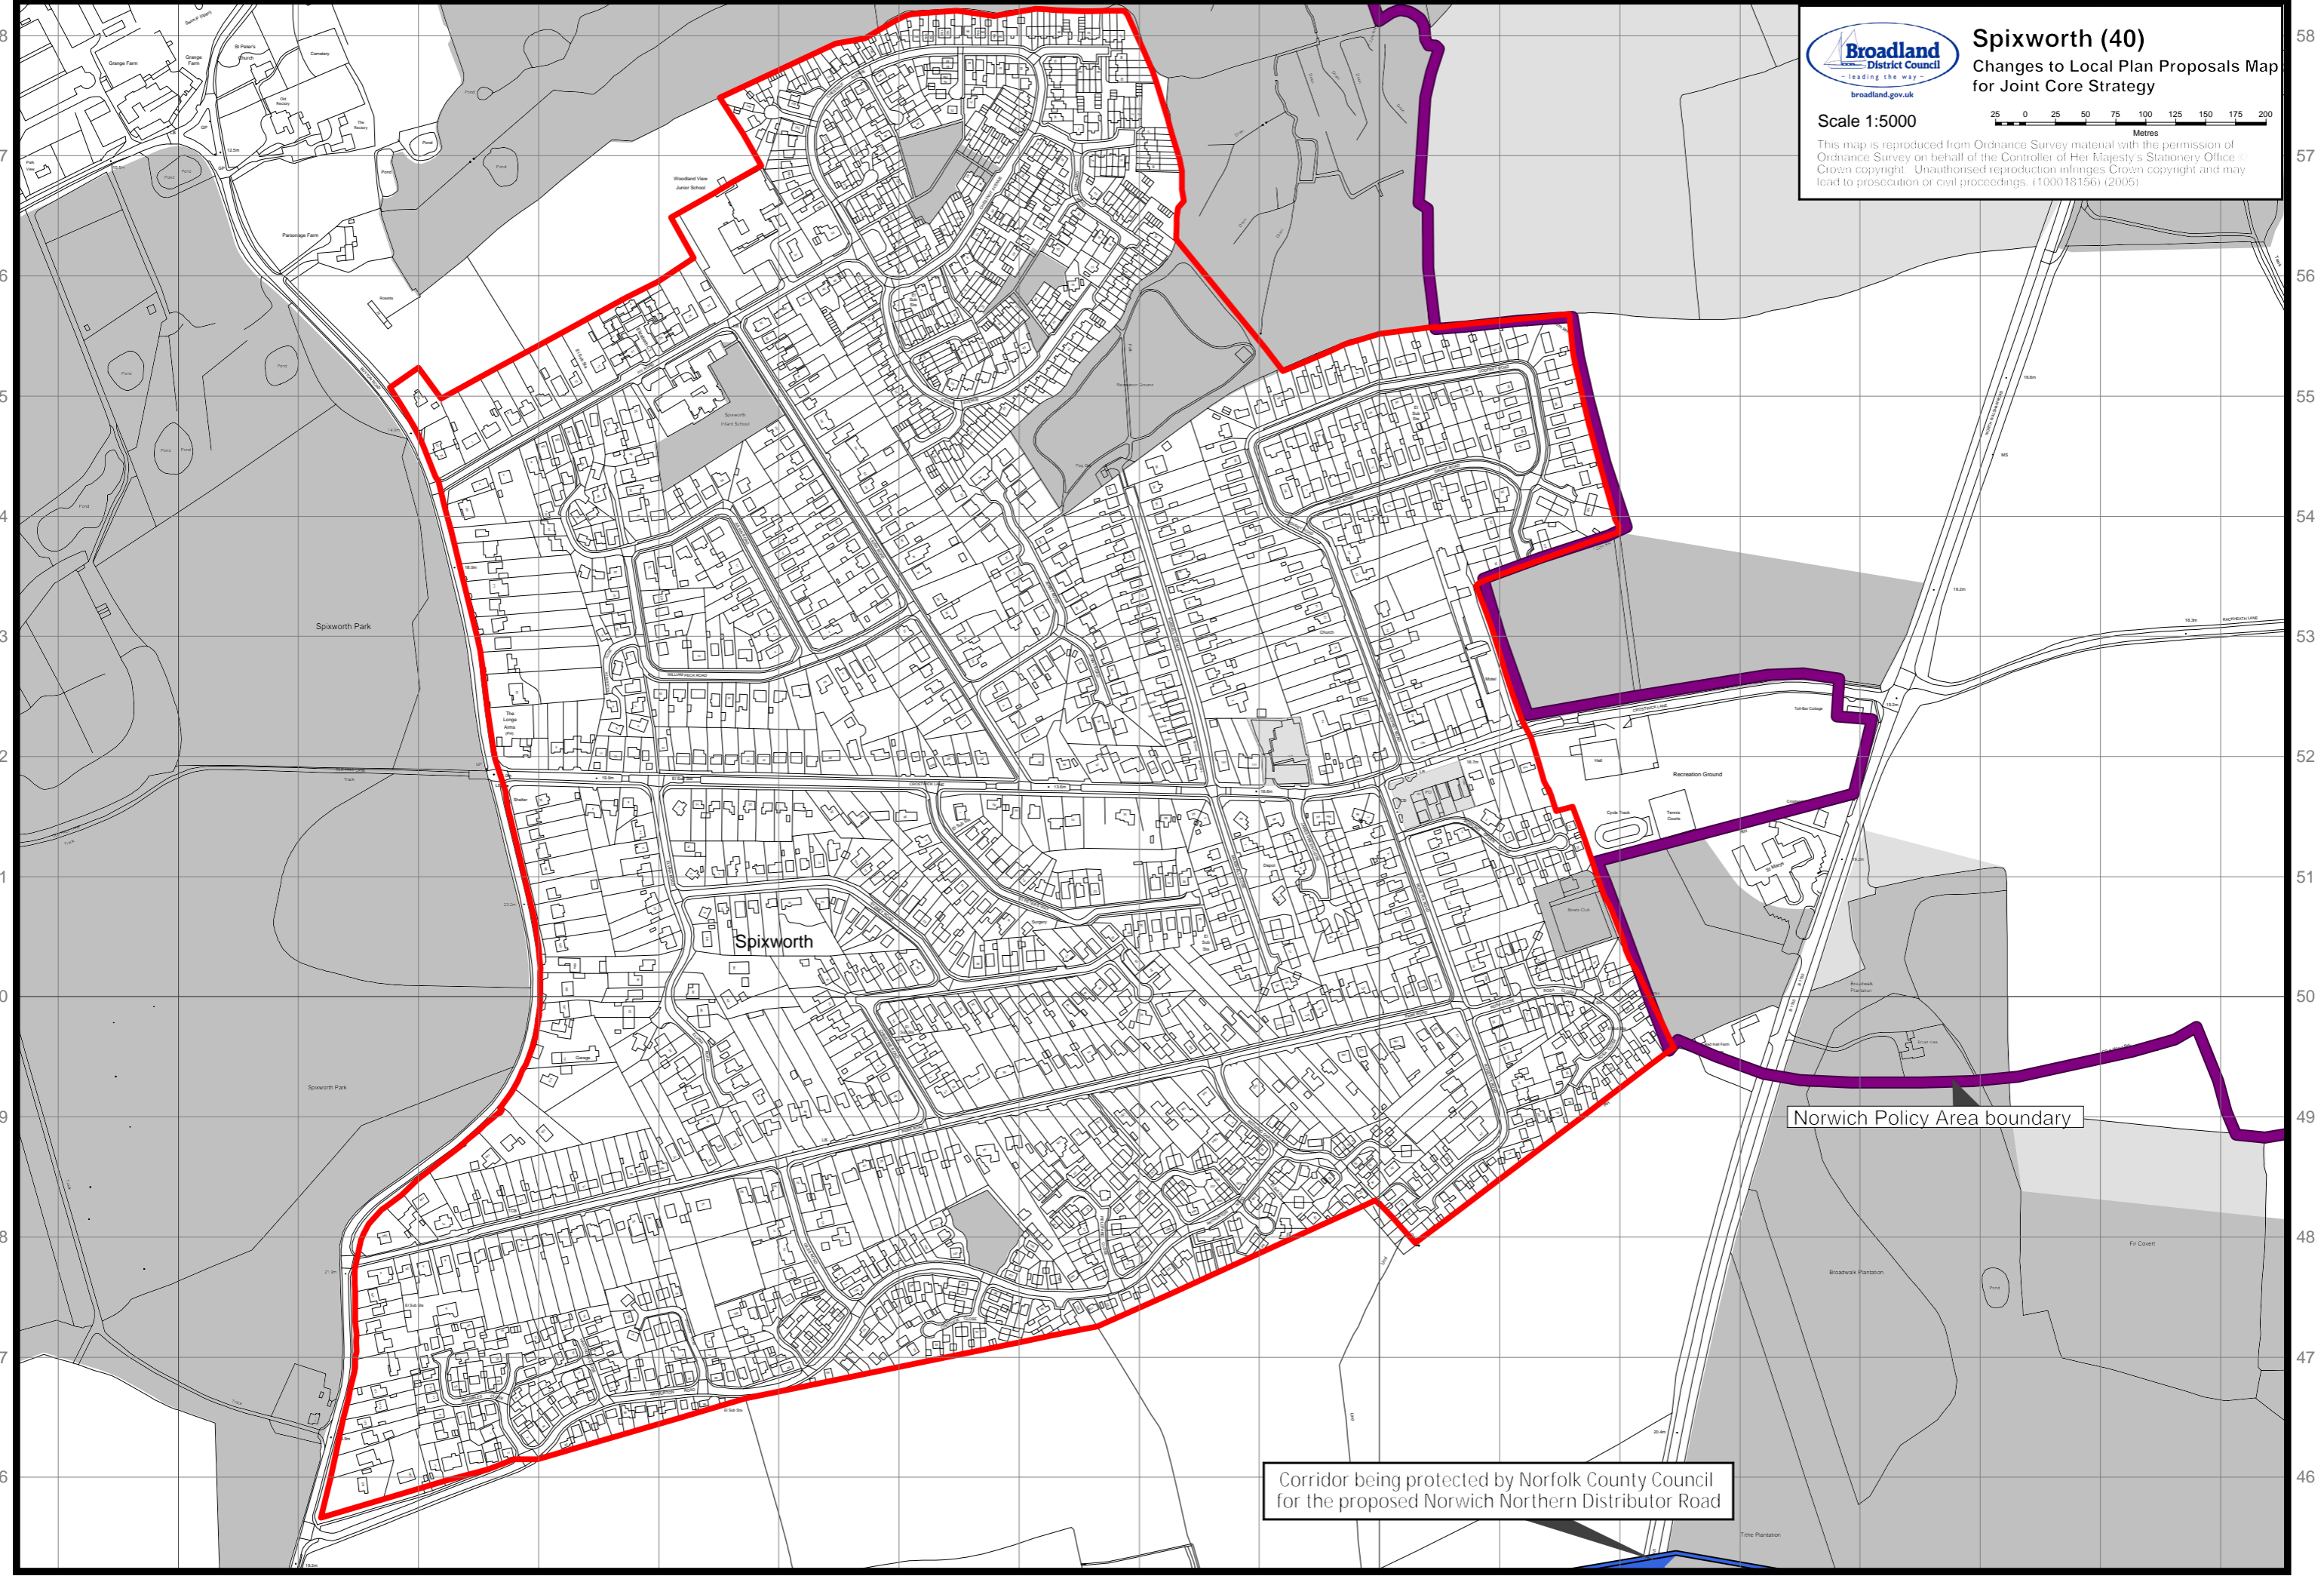

Spixworth (40)

Changes to Local Plan Proposals Map for Joint Core Strategy

Scale 1:5000

This map is reproduced from Ordnance Survey material with the permission of Ordnance Survey on behalf of the Controller of Her Majesty's Stationery Office. Crown copyright. Unauthorised reproduction infringes Crown copyright and may lead to prosecution or civil proceedings. (100018156) (2005)

Corridor being protected by Norfolk County Council for the proposed Norwich Northern Distributor Road

Norwich Policy Area boundary

39 40 41 42 43 44 45 46 47 48 49 50 51 52 53 54 55 56 57

58

57

56

55

54

53

52

51

50

49

48

47

46