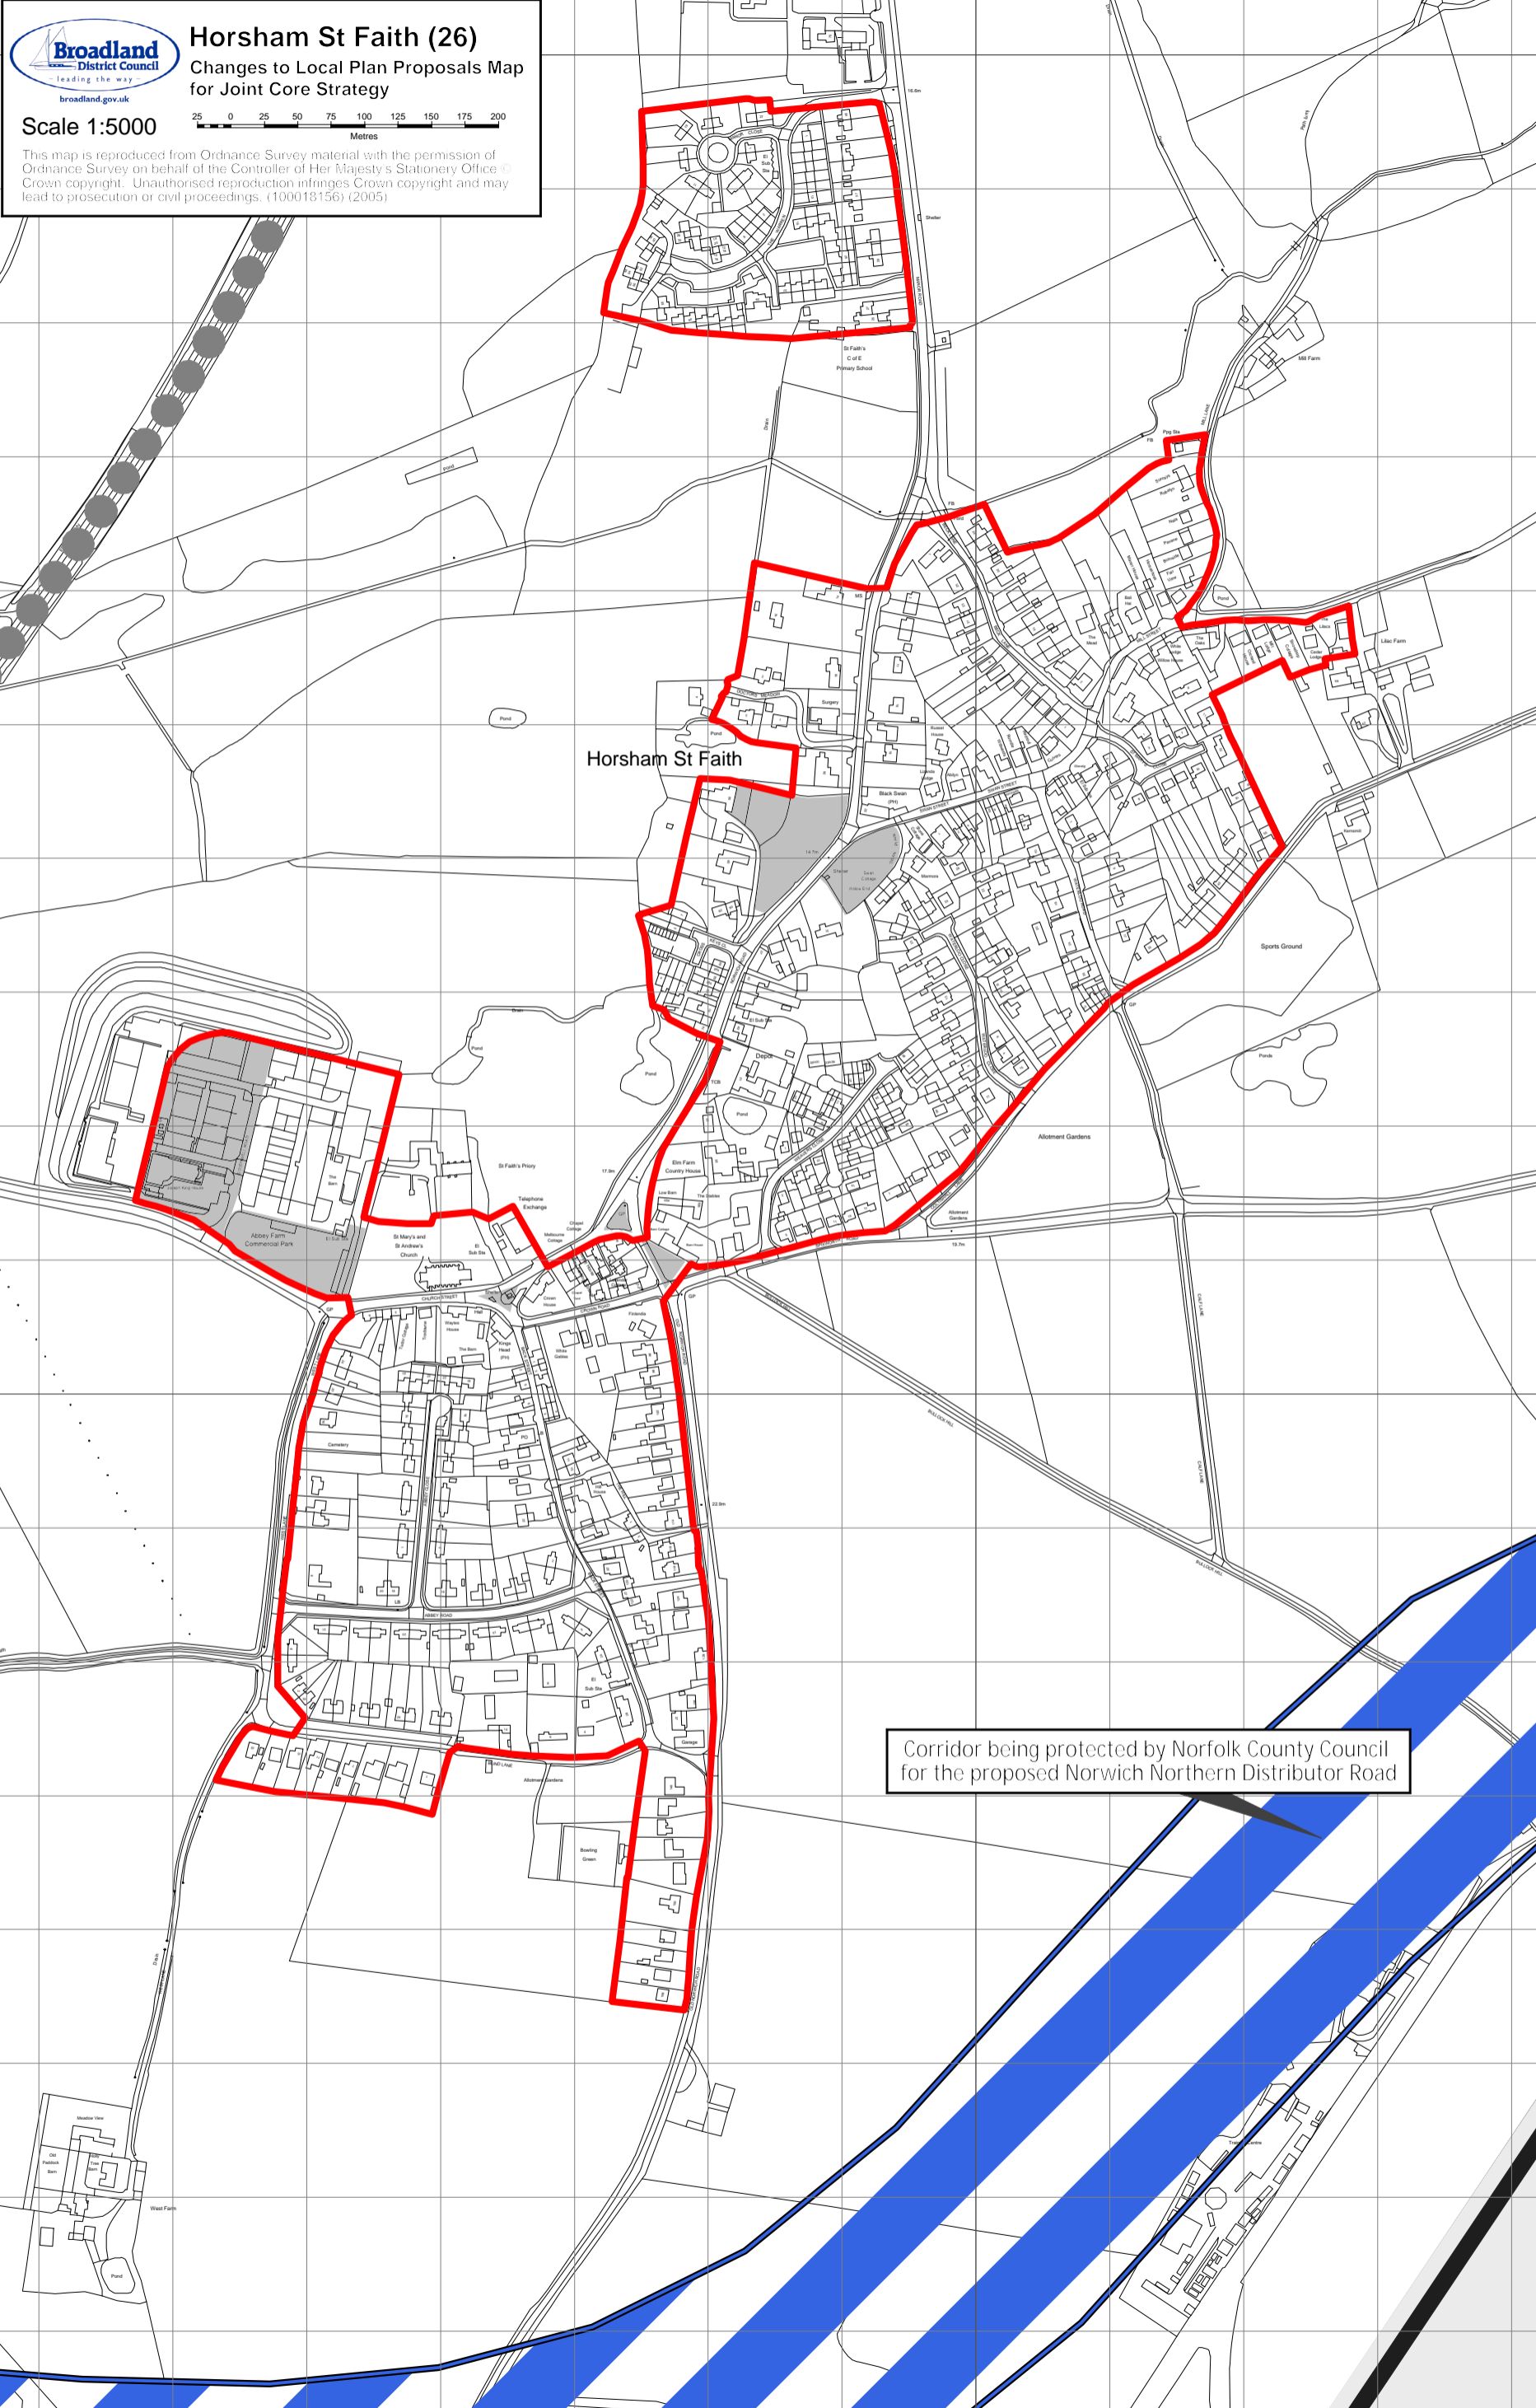

13 14 15 16 17 18 19 20 21 22 23 24

Horsham St Faith (26) Changes to Local Plan Proposals Map for Joint Core Strategy

Scale 1:5000

This map is reproduced from Ordnance Survey material with the permission of Ordnance Survey on behalf of the Controller of Her Majesty's Stationery Office. Crown copyright. Unauthorised reproduction infringes Crown copyright and may lead to prosecution or civil proceedings. (100018156) (2005)

60
59
58
57
56
55
54
53
52
51
50
49
48
47
46
45
44
43

60
59
58
57
56
55
54
53
52
51
50
49
48
47
46
45
44
43

Horsham St Faith

Corridor being protected by Norfolk County Council for the proposed Norwich Northern Distributor Road

13 14 15 16 17 18 19 20 21 22 23 24